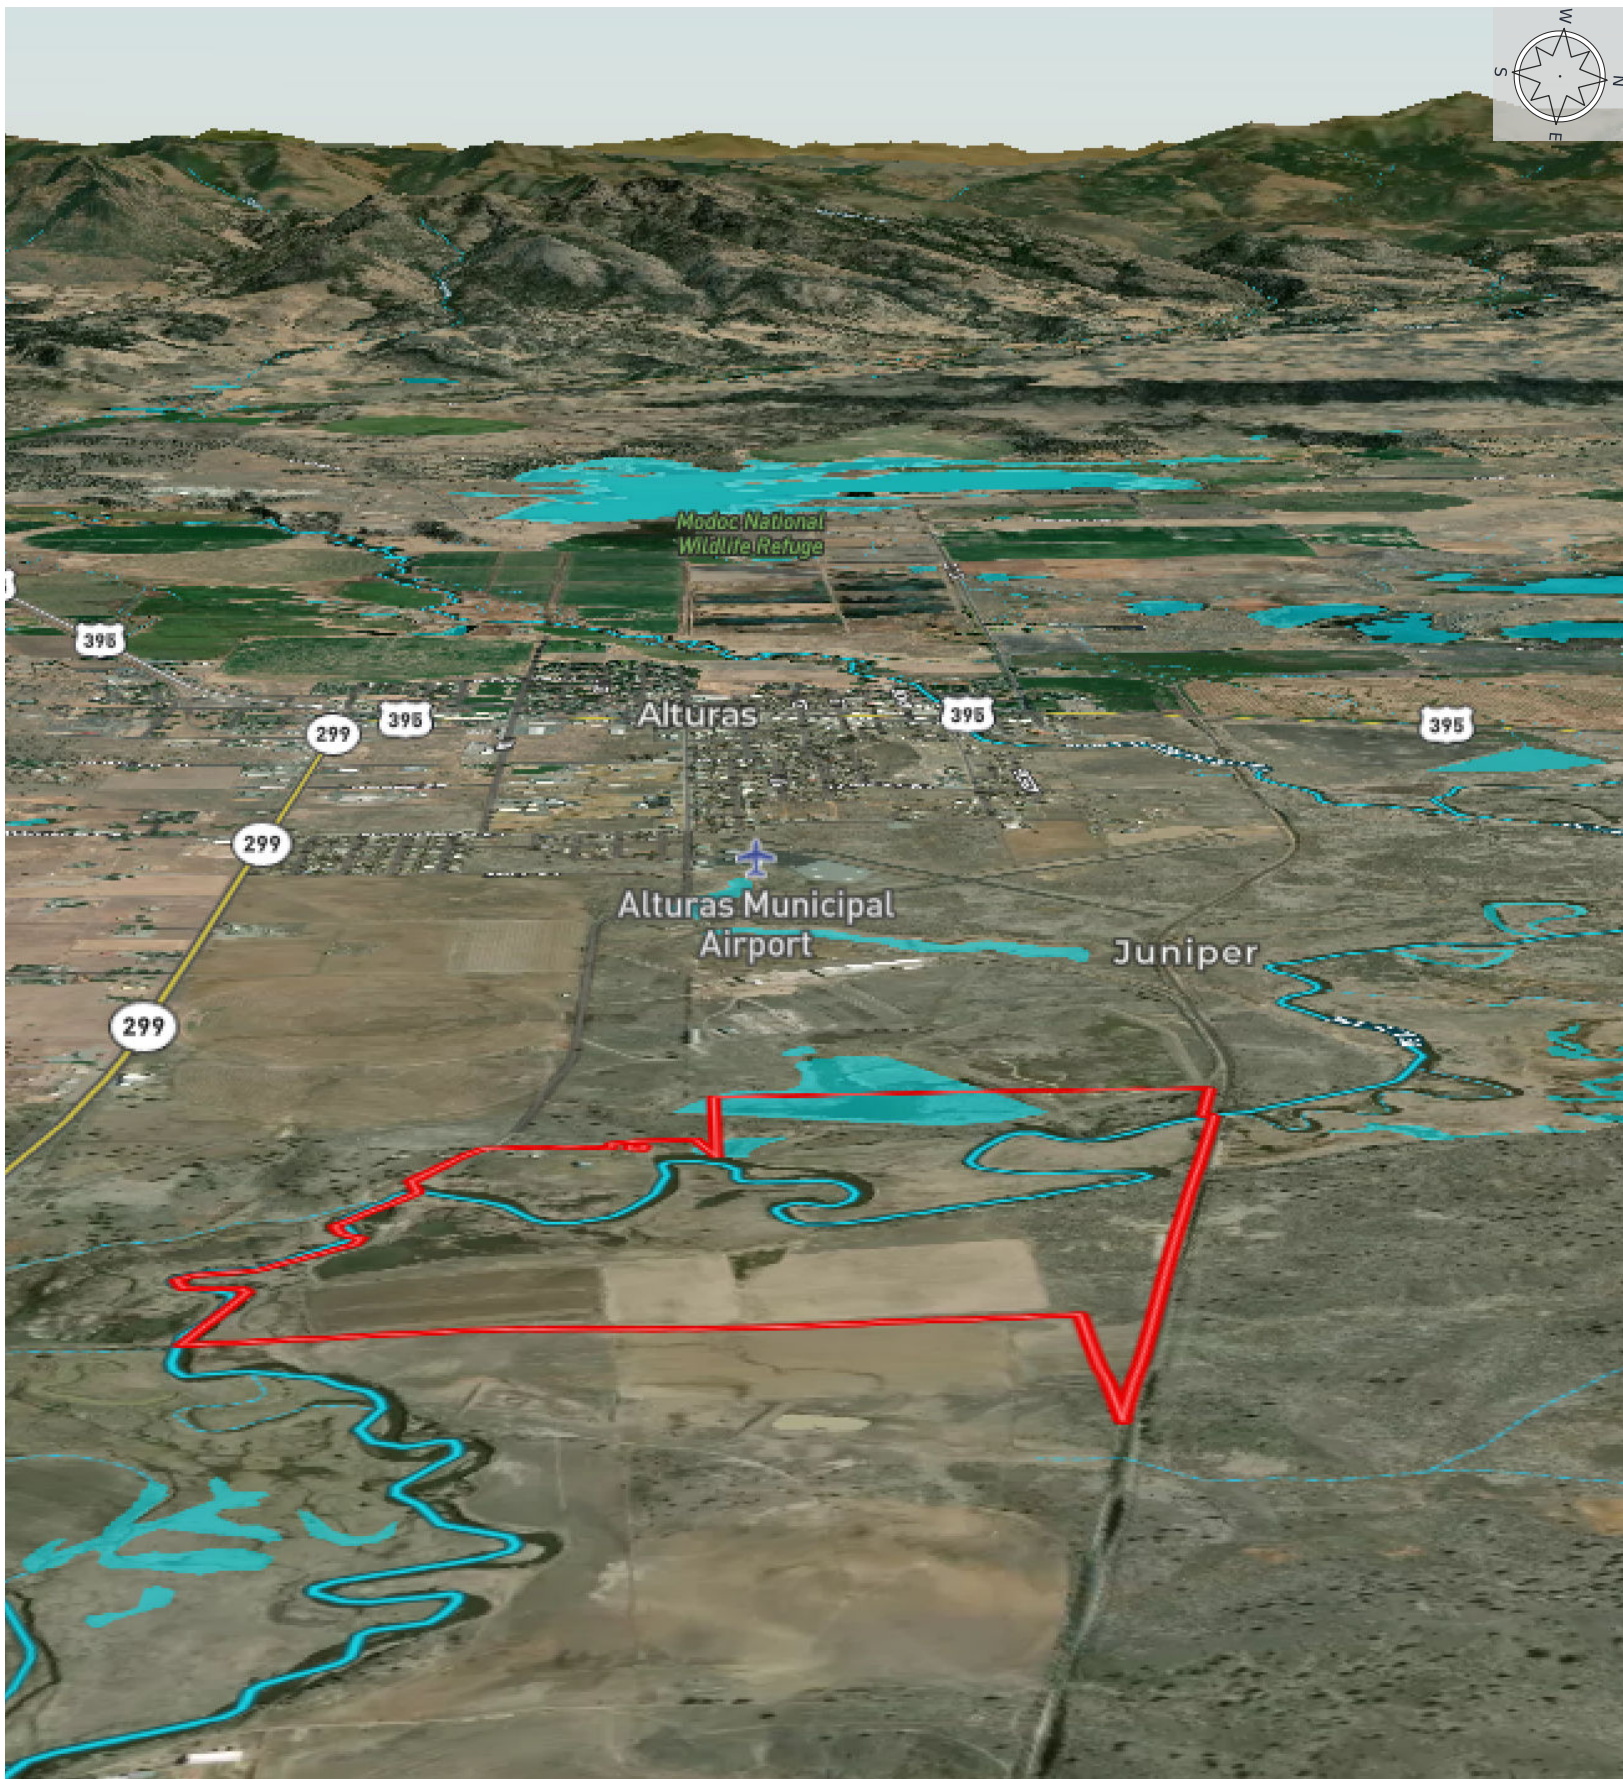

Pit River Land & Cattle

Modoc County, California, 260 AC +/-

- Boundary
- Stream, Intermittent
- River/Creek
- Water Body