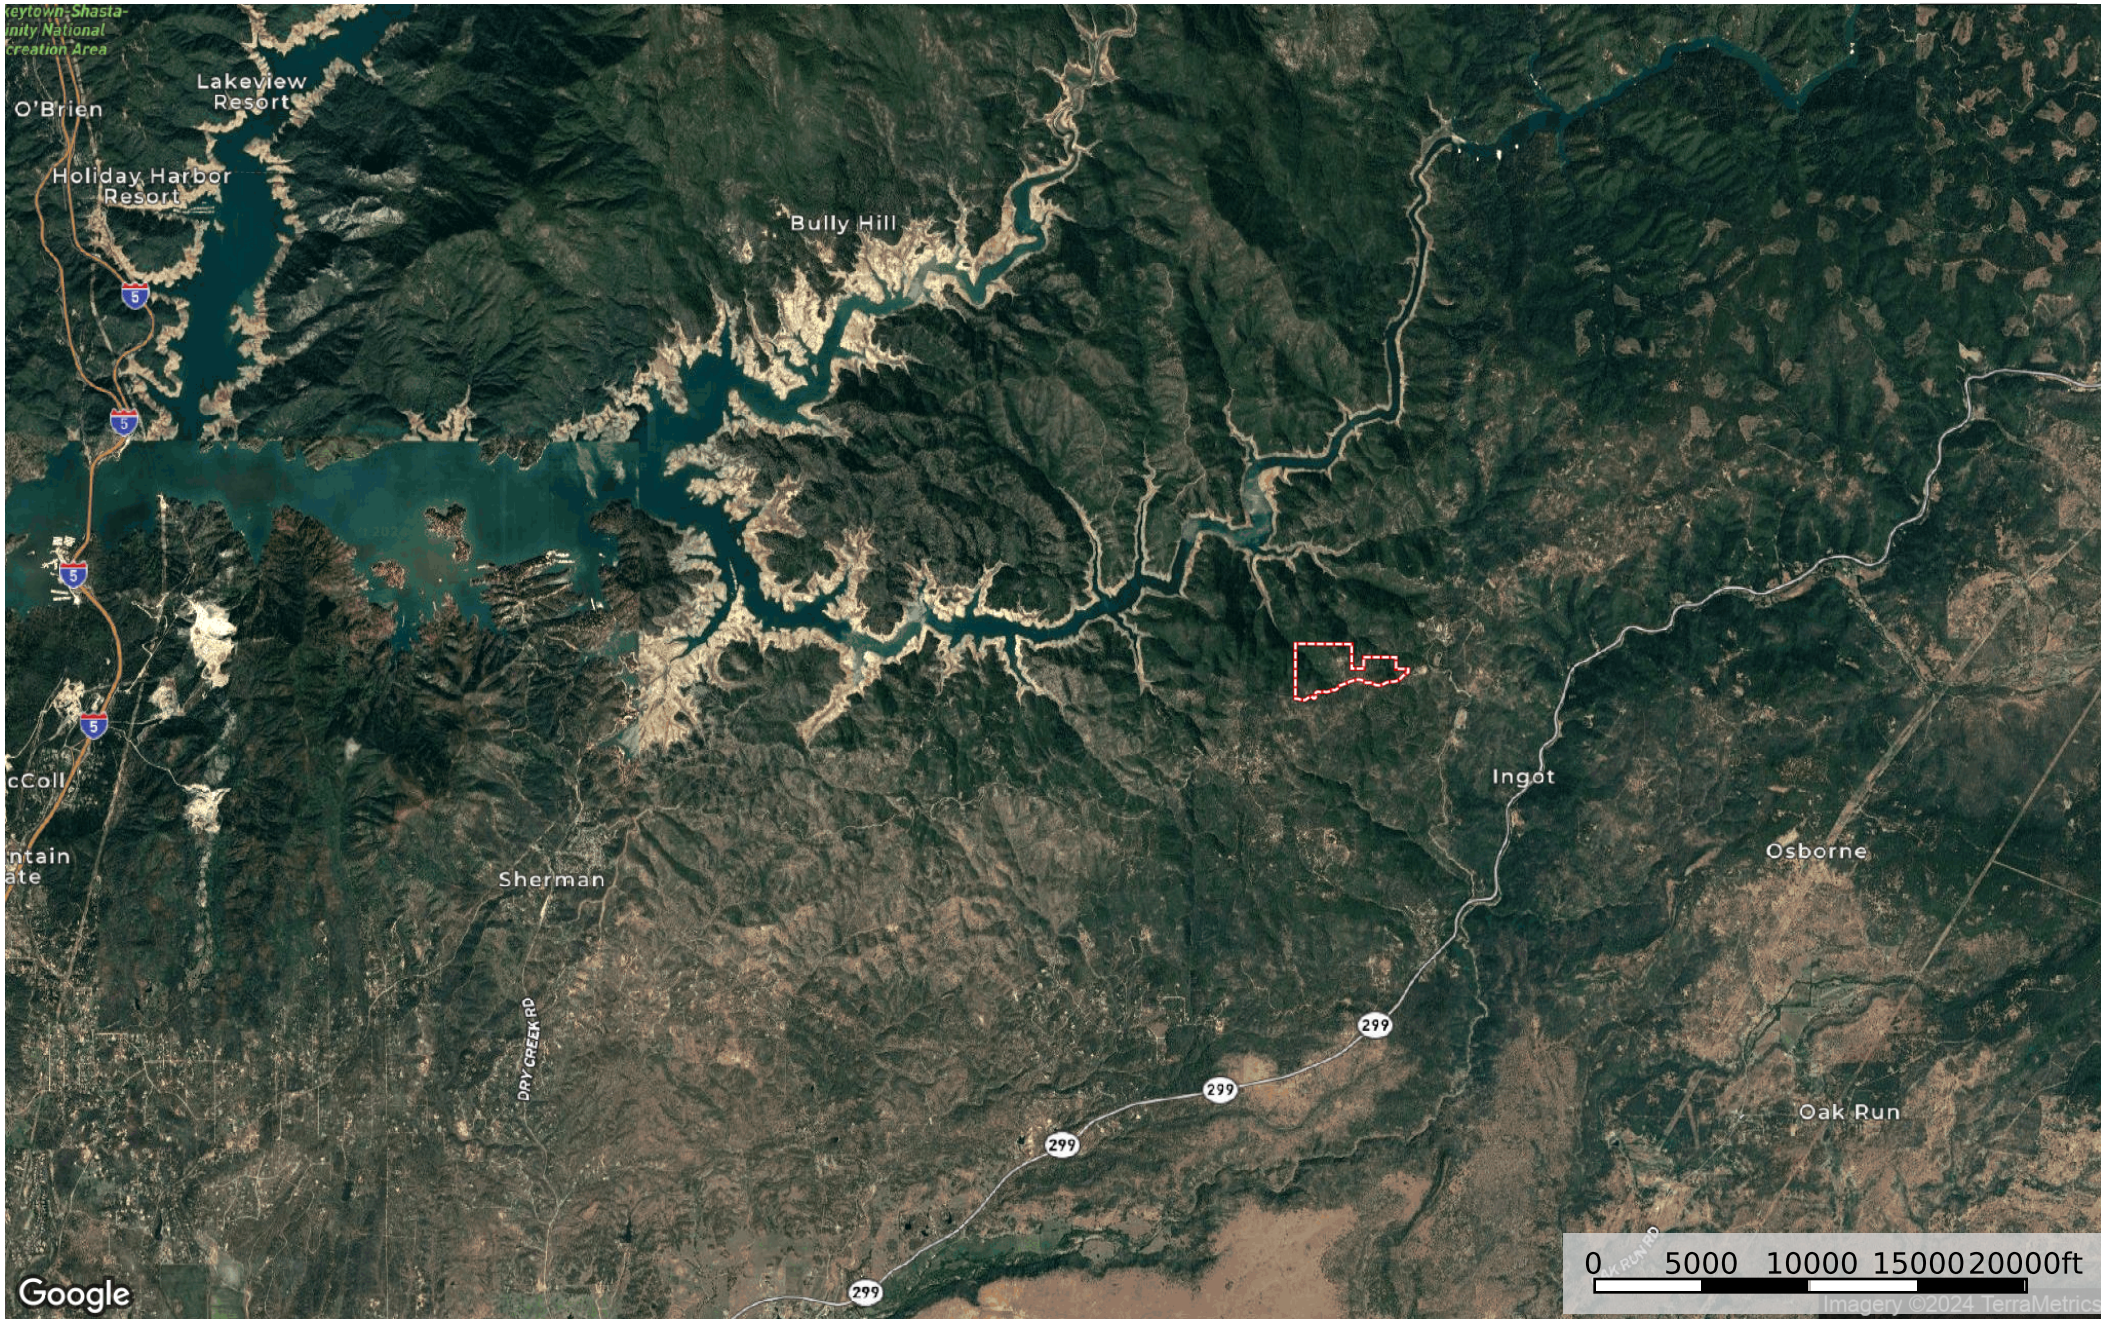

Backbone Hide-Awa

Shasta County, California, 197 AC +/-

Google

 Property Boundary 197