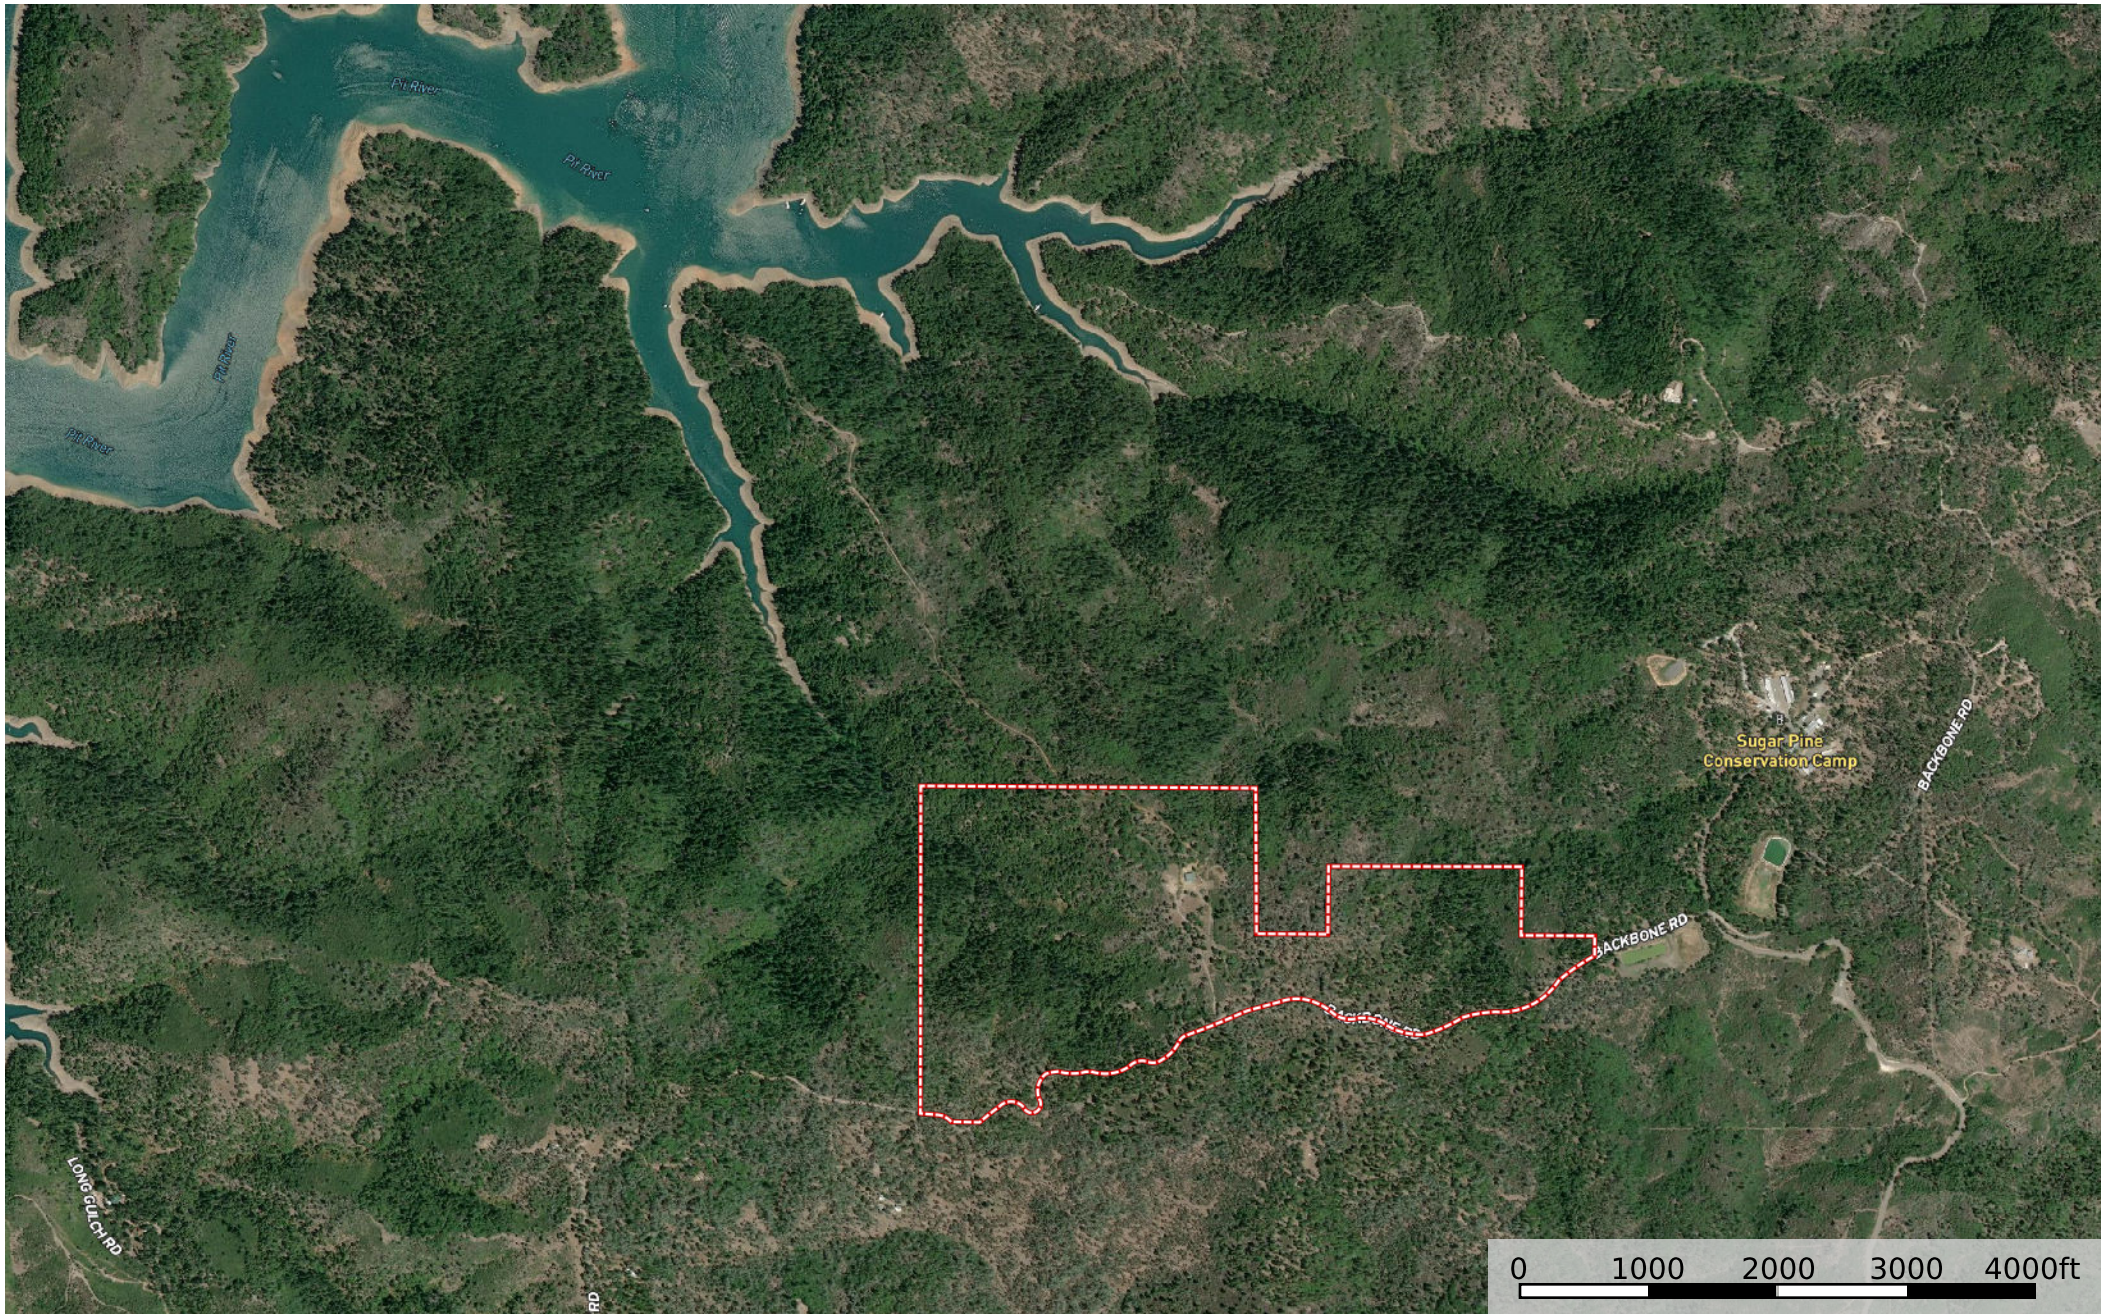

Backbone Hide-Awa

Shasta County, California, 197 AC +/-

 Property Boundary 197