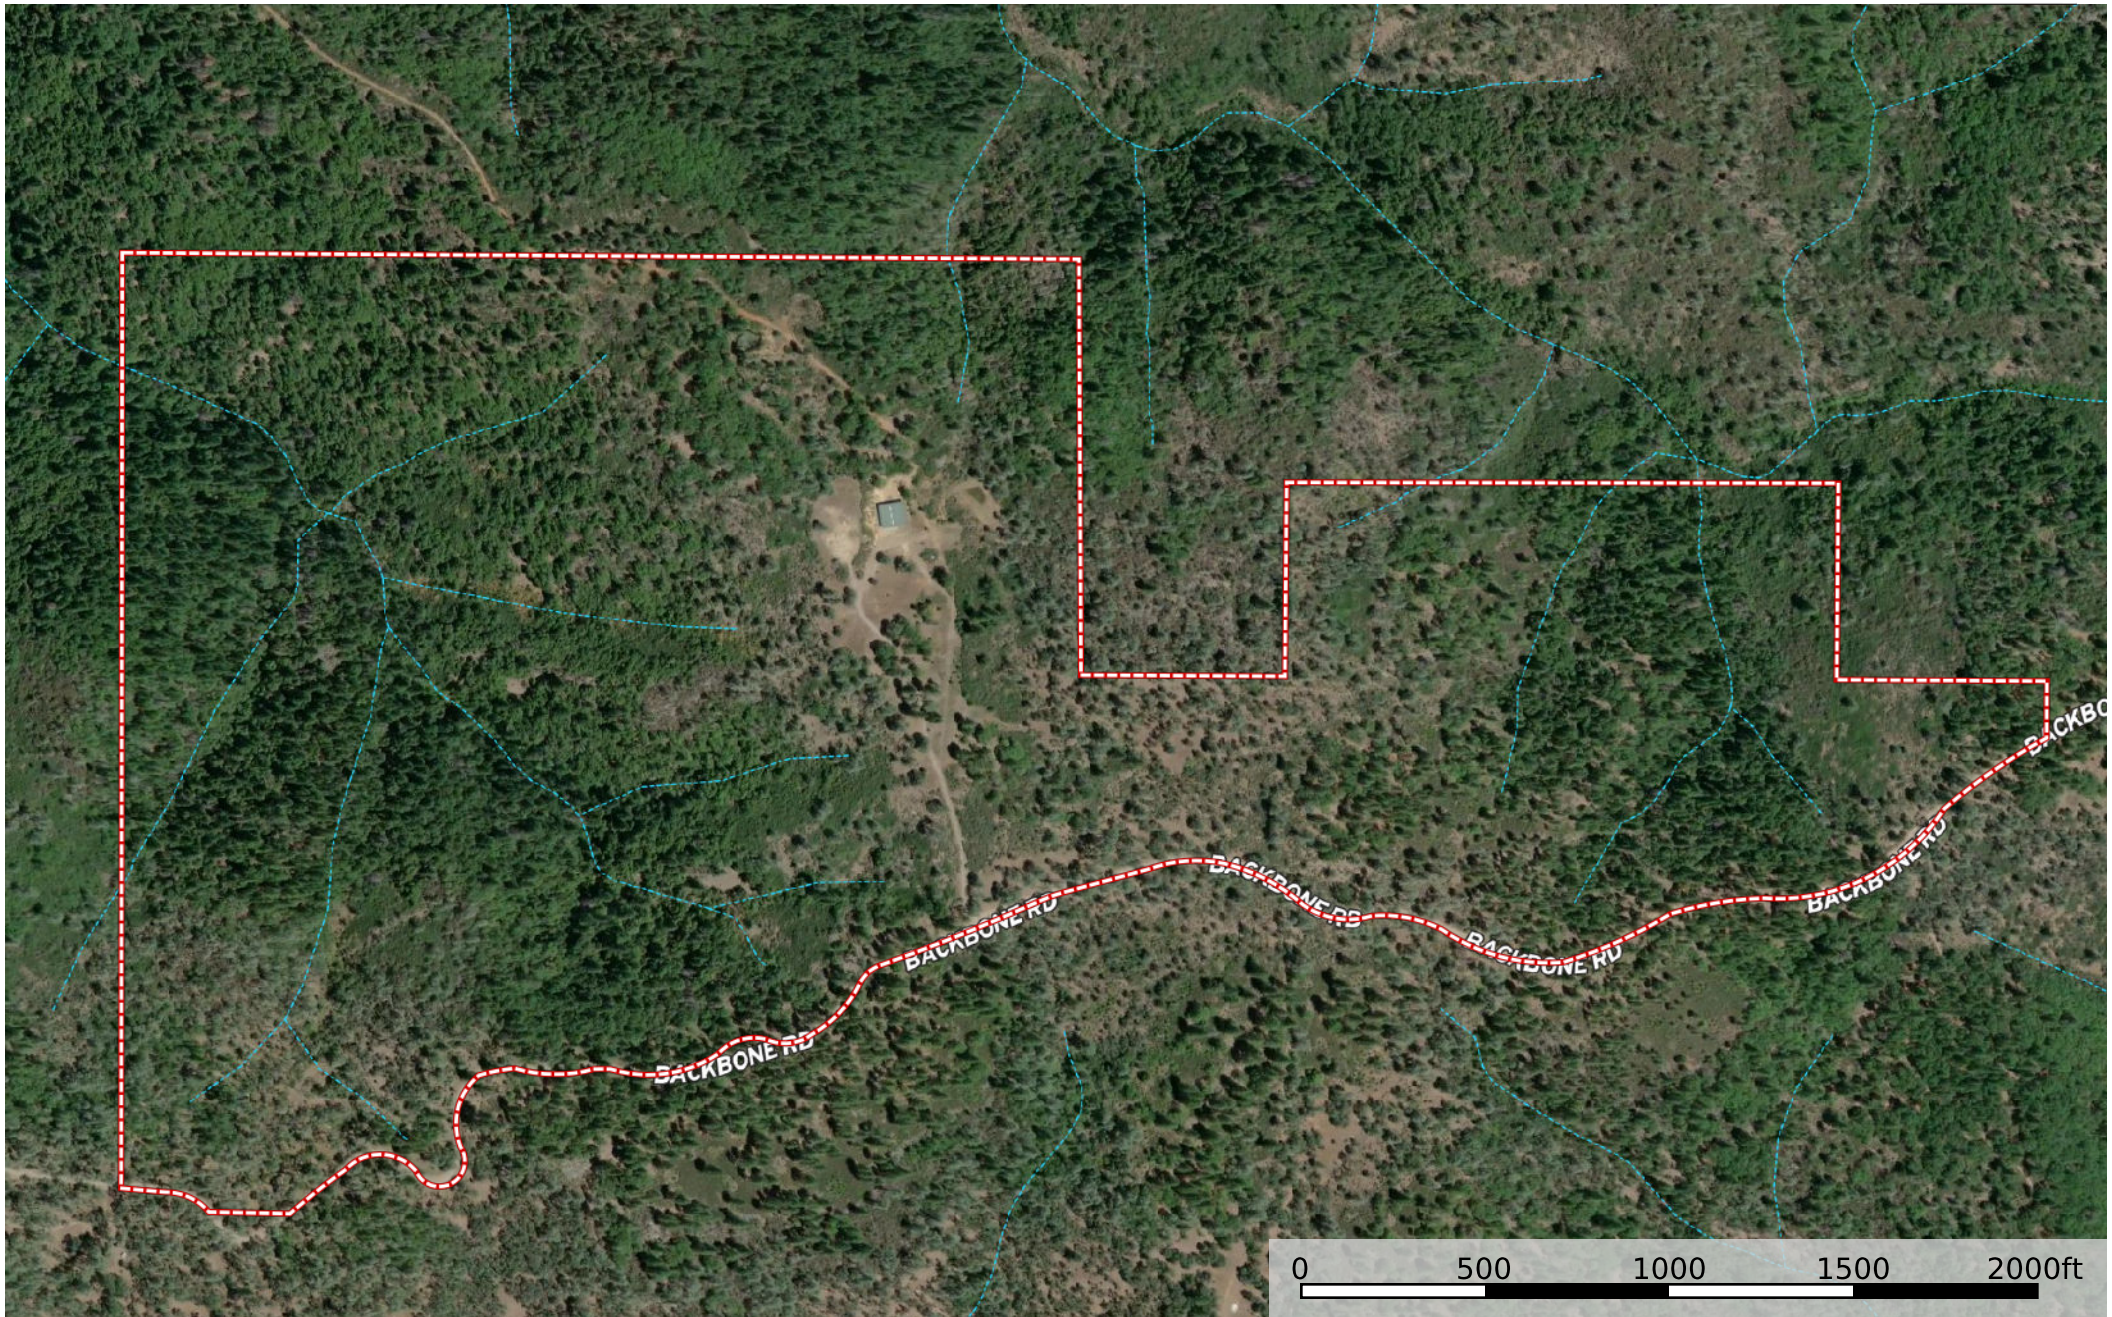

Backbone Hide-Awa

Shasta County, California, 197 AC +/-

- Property Boundary 197
- Stream, Intermittent
- River/Creek
- Water Body