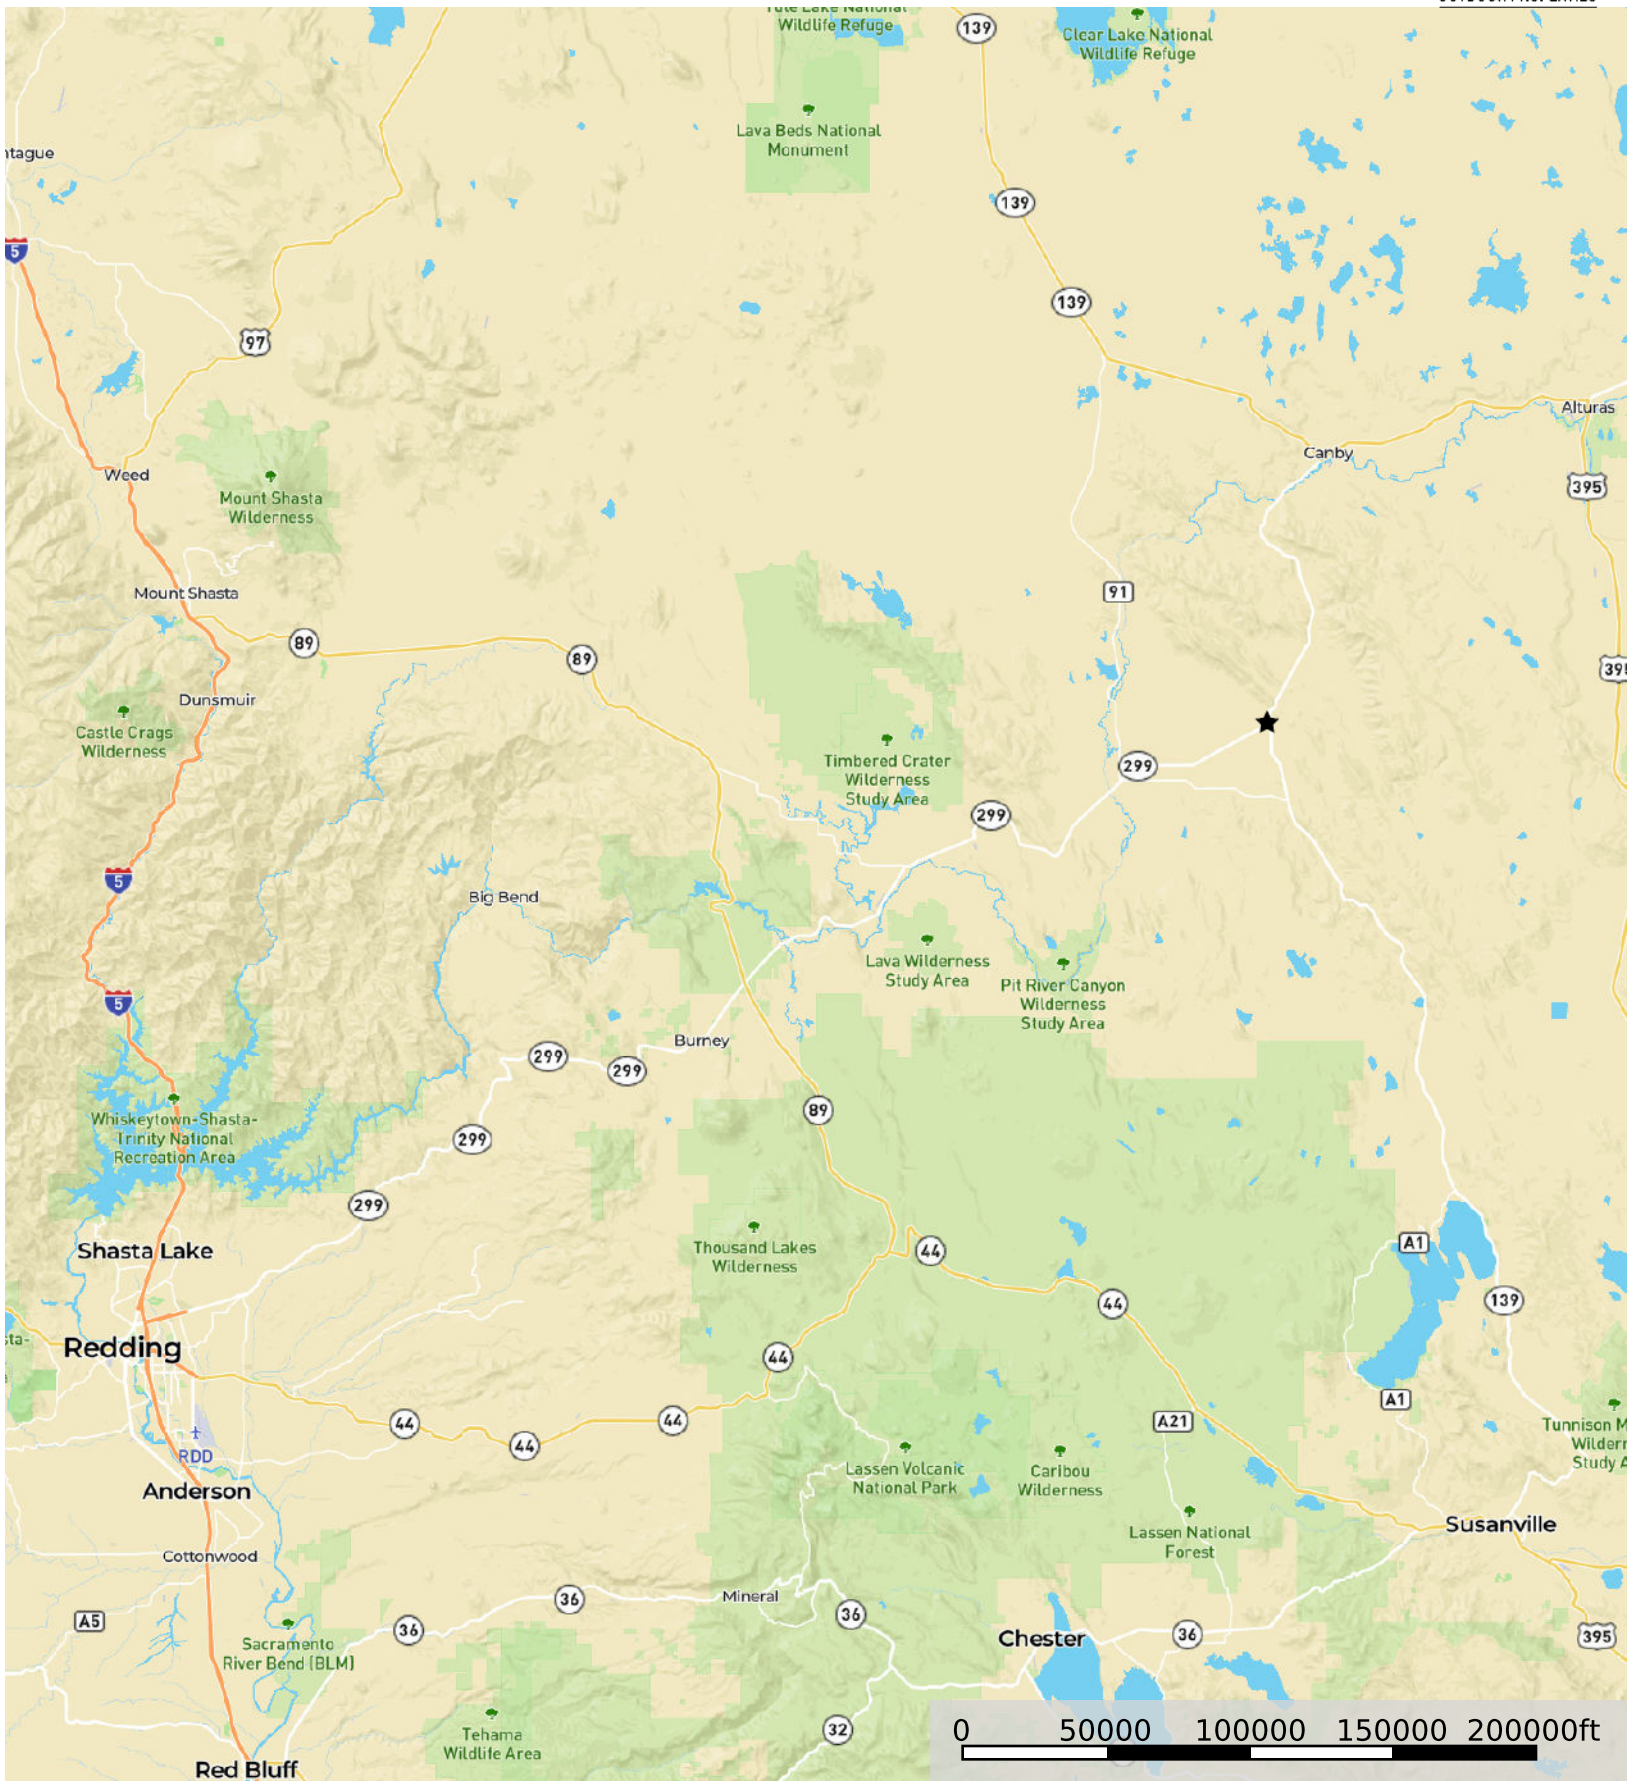

Butte Creek Mobil Home and RV Park

Modoc County, California, AC +/-

★ Adin CA □ Boundary