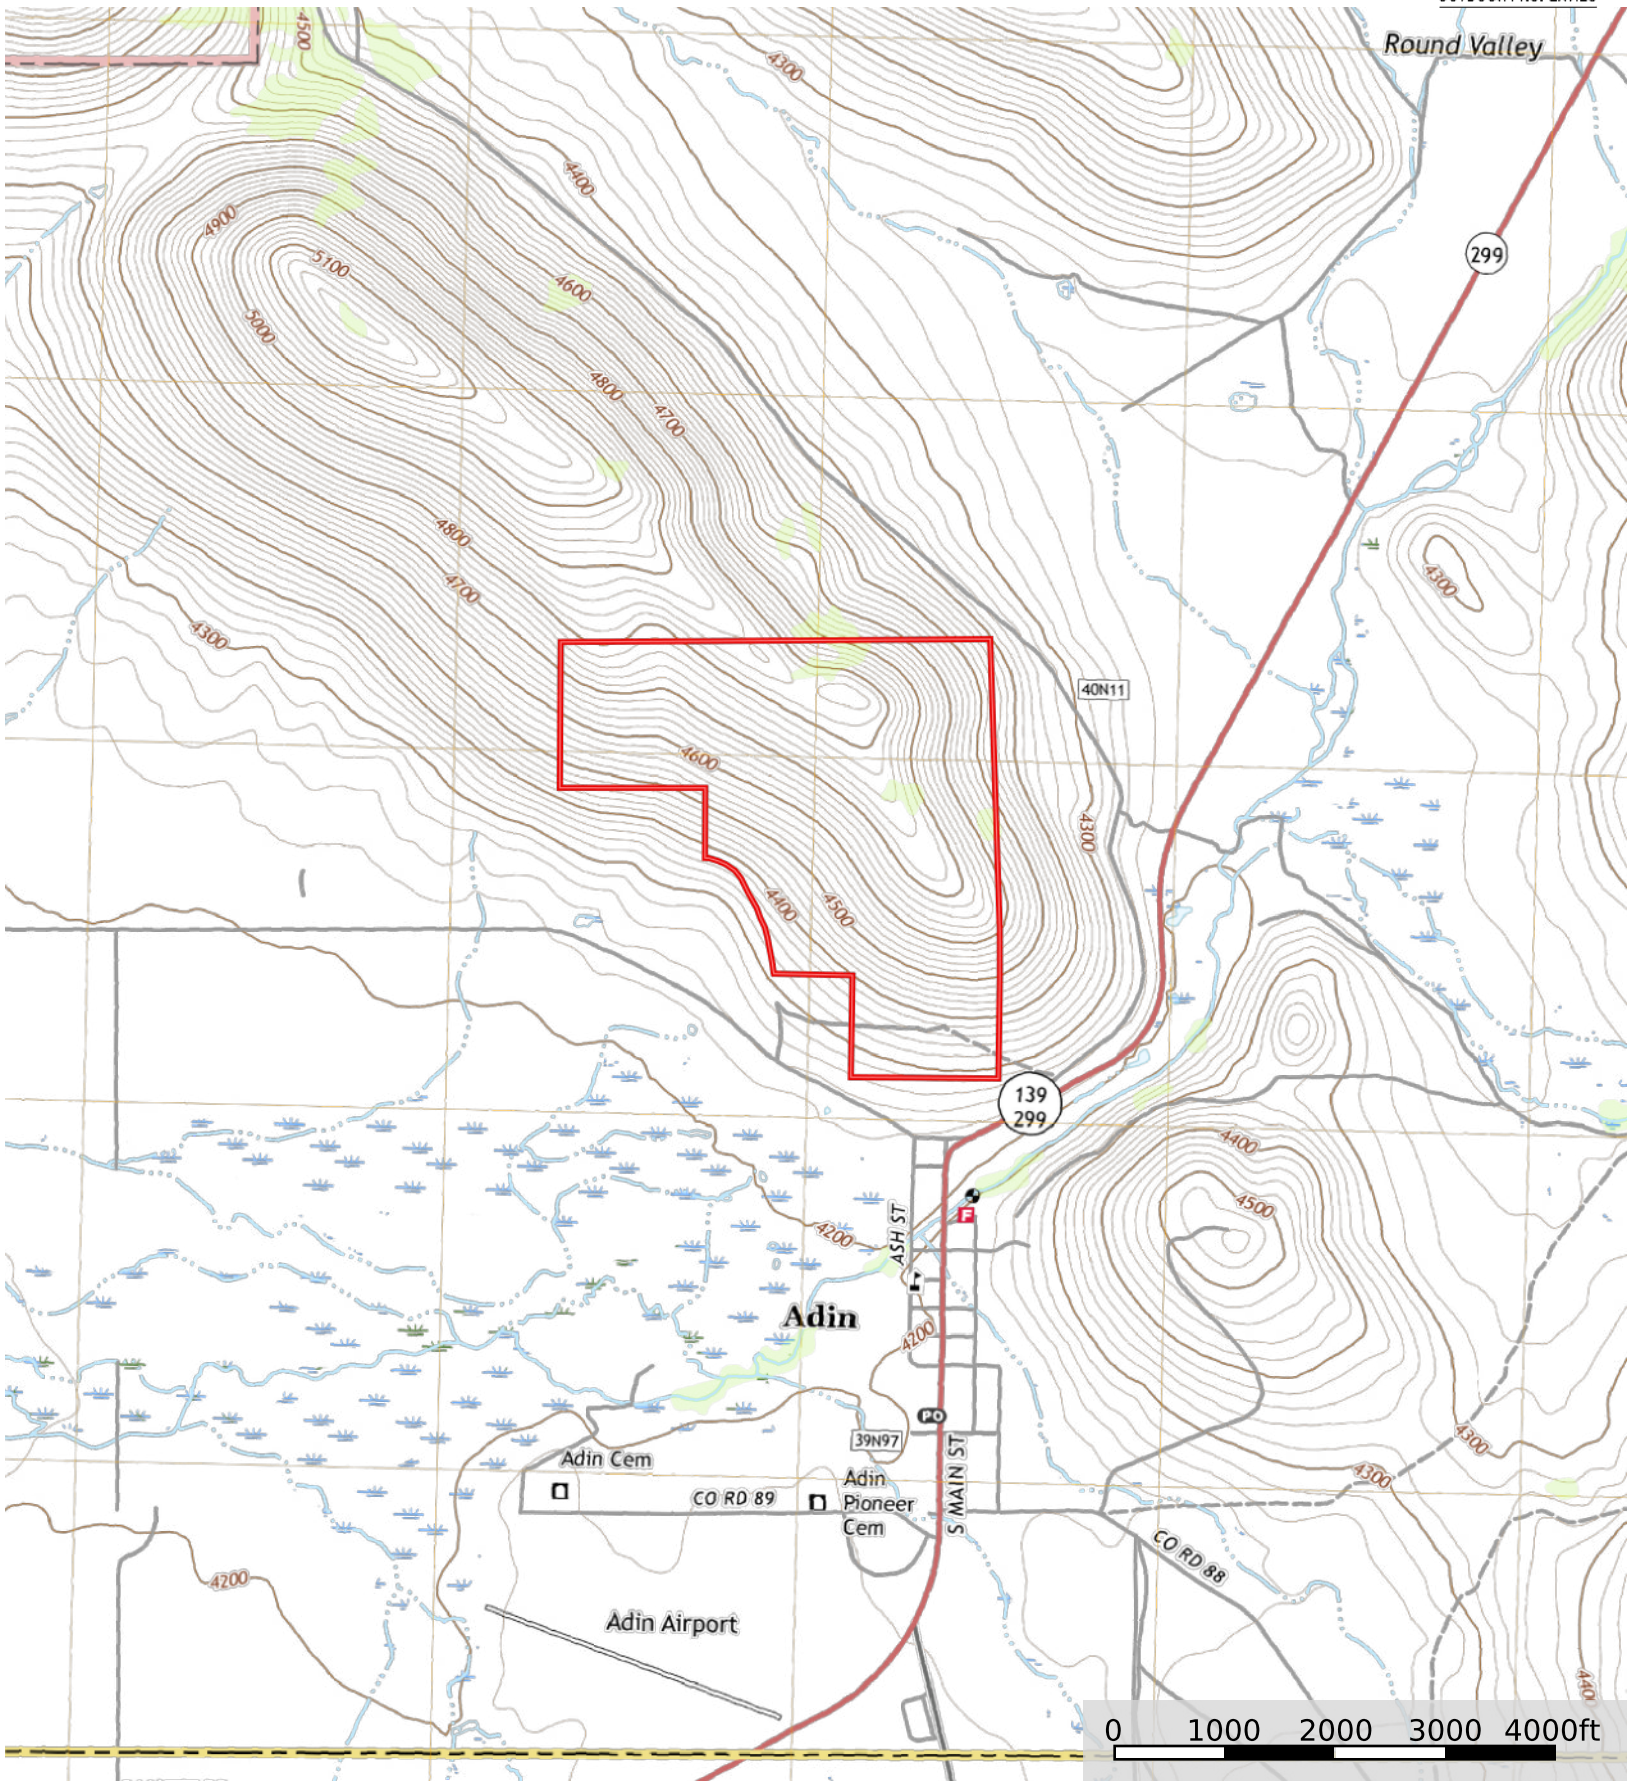

Adin Hill

Modoc County, California, 237 AC +/-

Boundary