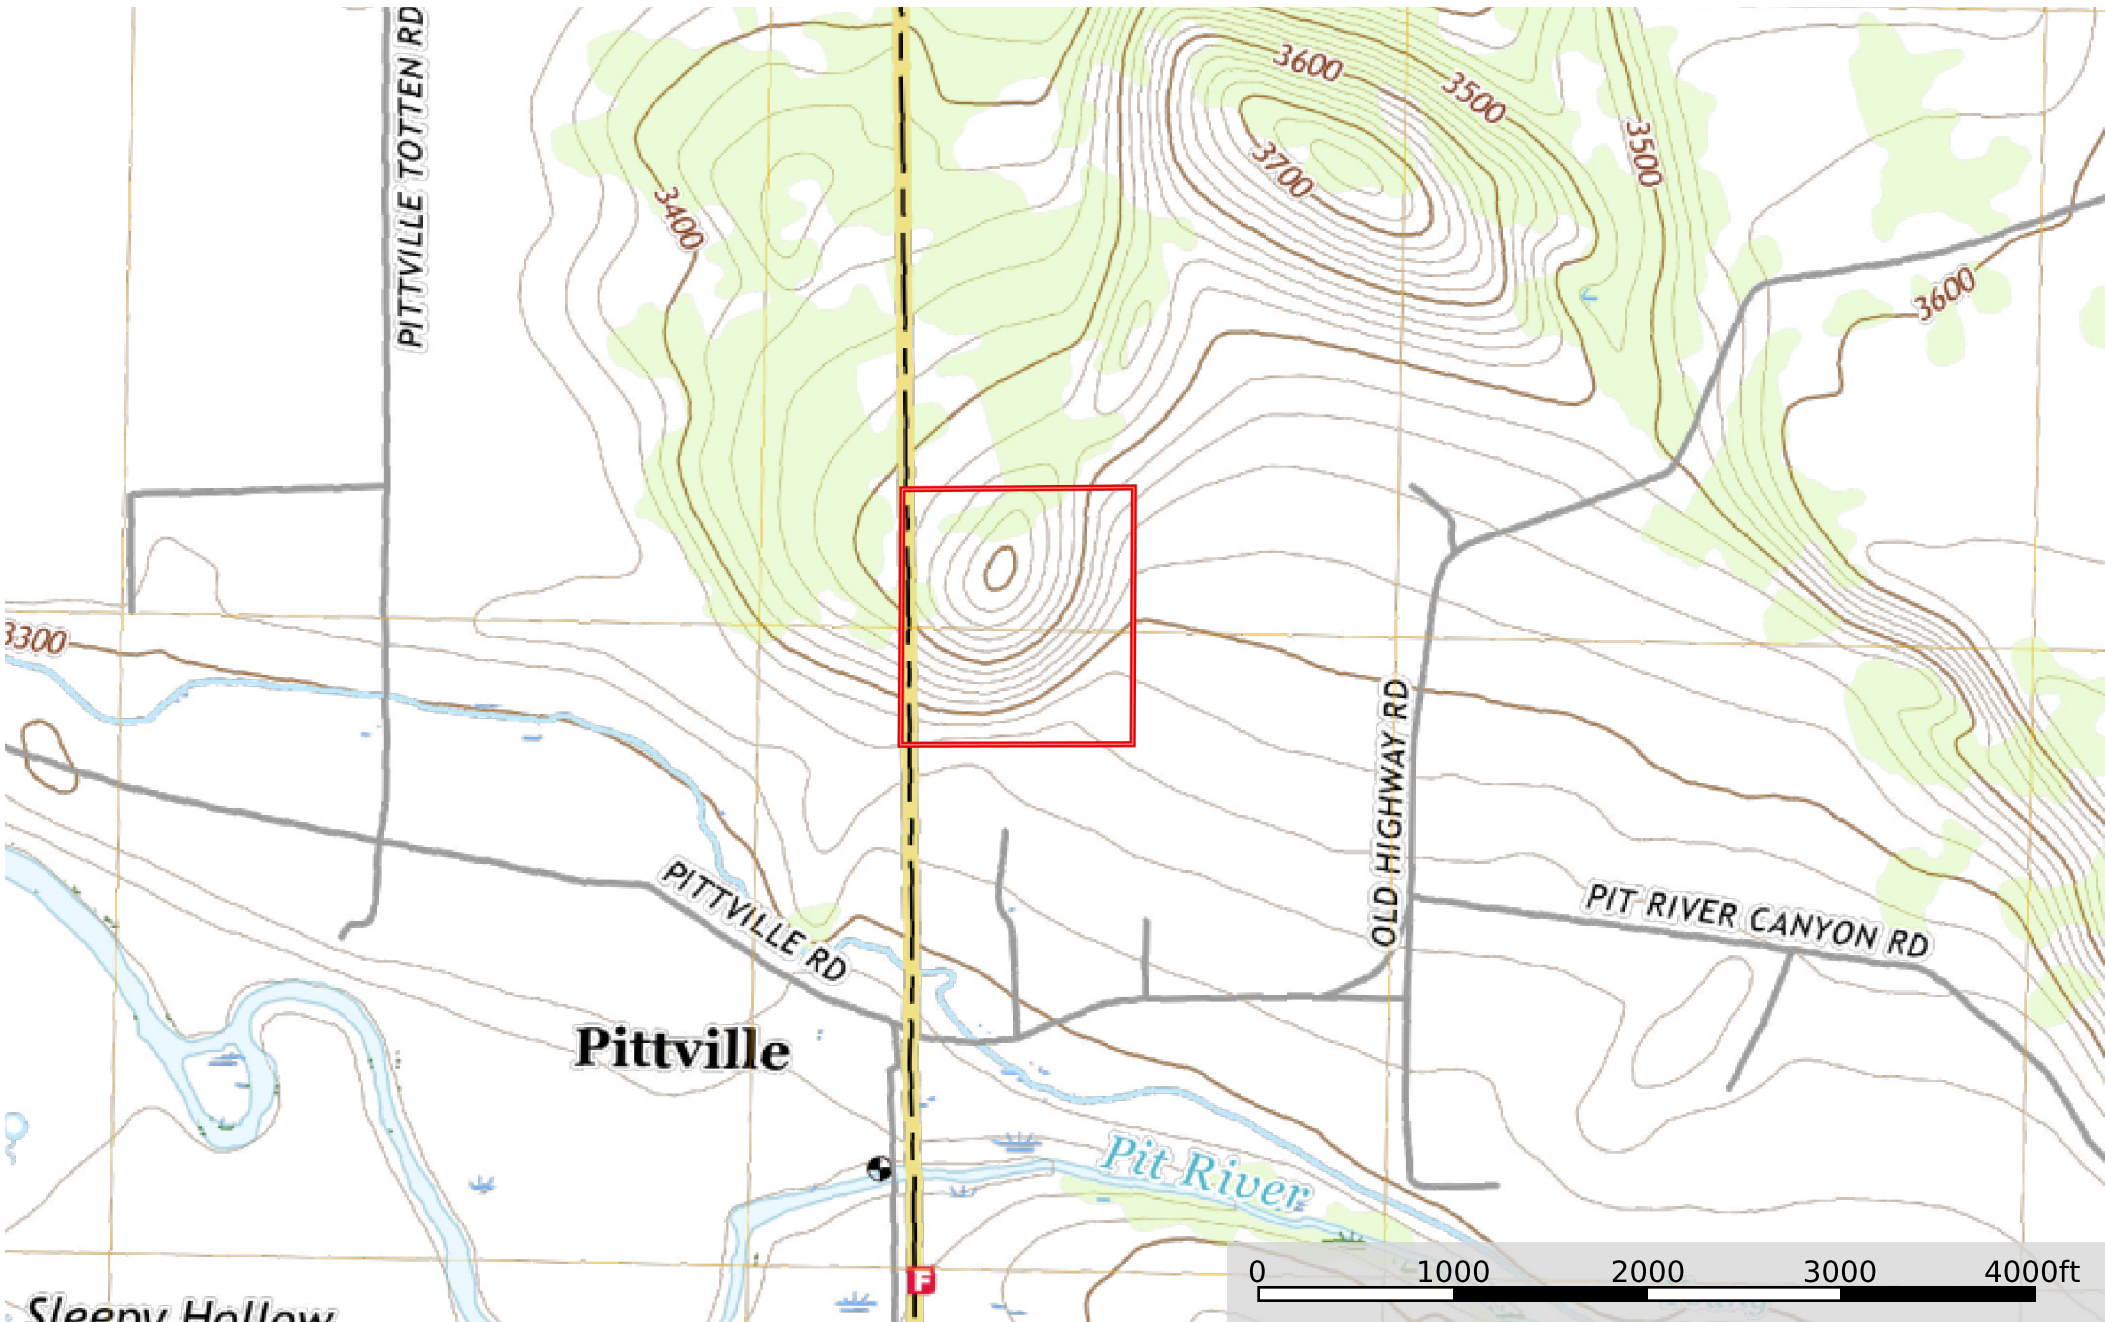

Pittville Majestic Views

Lassen County, California, 40 AC +/-

 Boundary