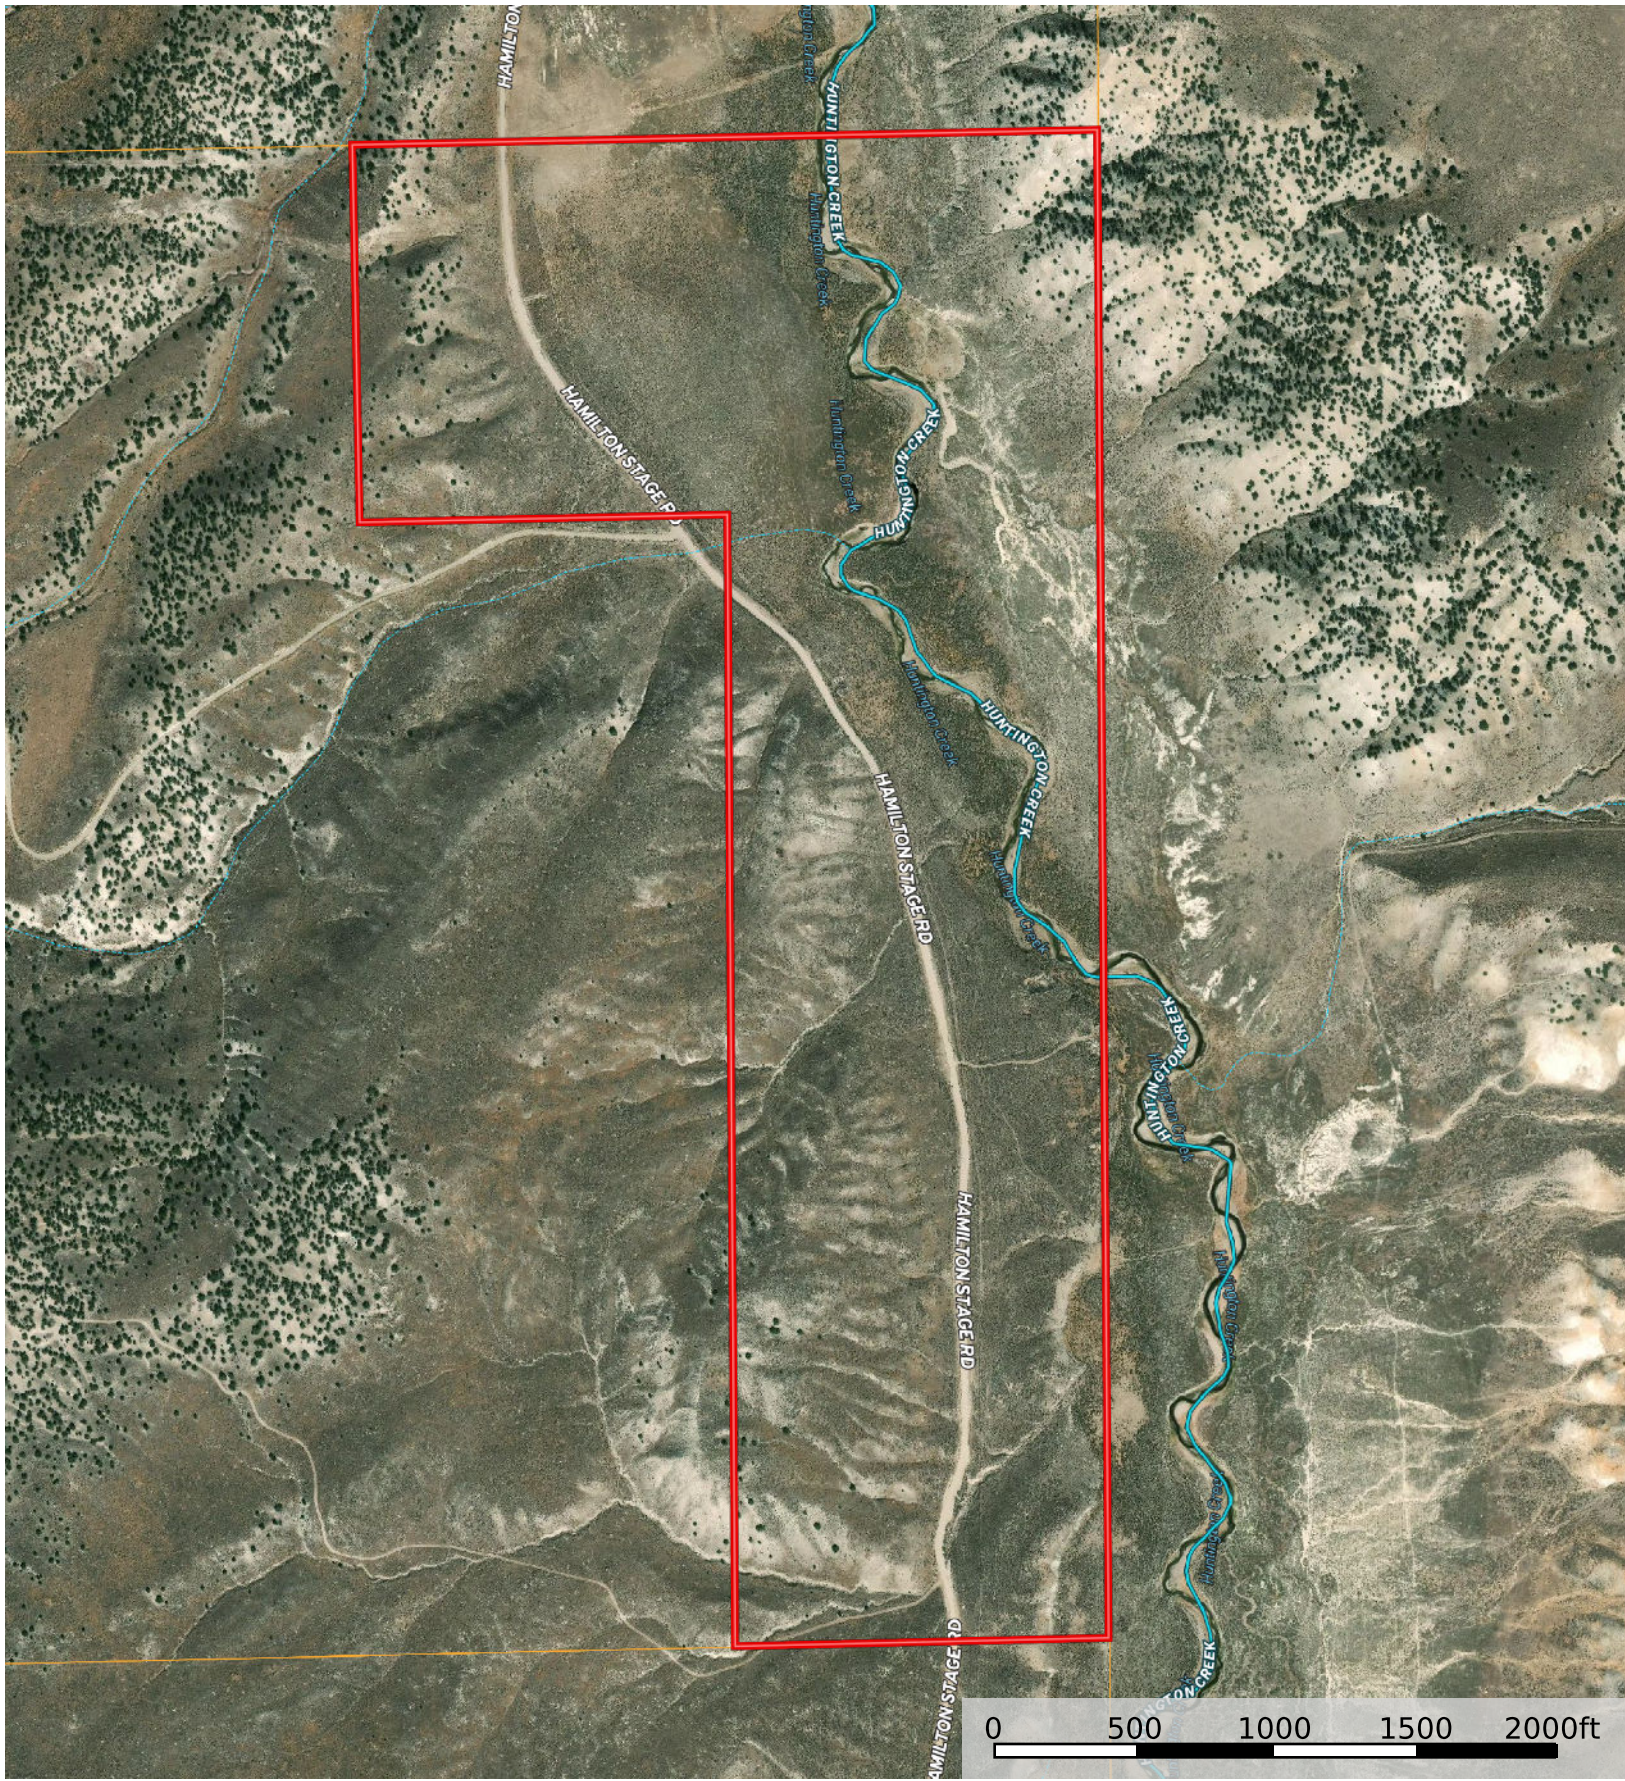

Huntington Creek

Elko County, Nevada, 200 AC +/-

- Boundary
- Stream, Intermittent
- River/Creek
- Water Body