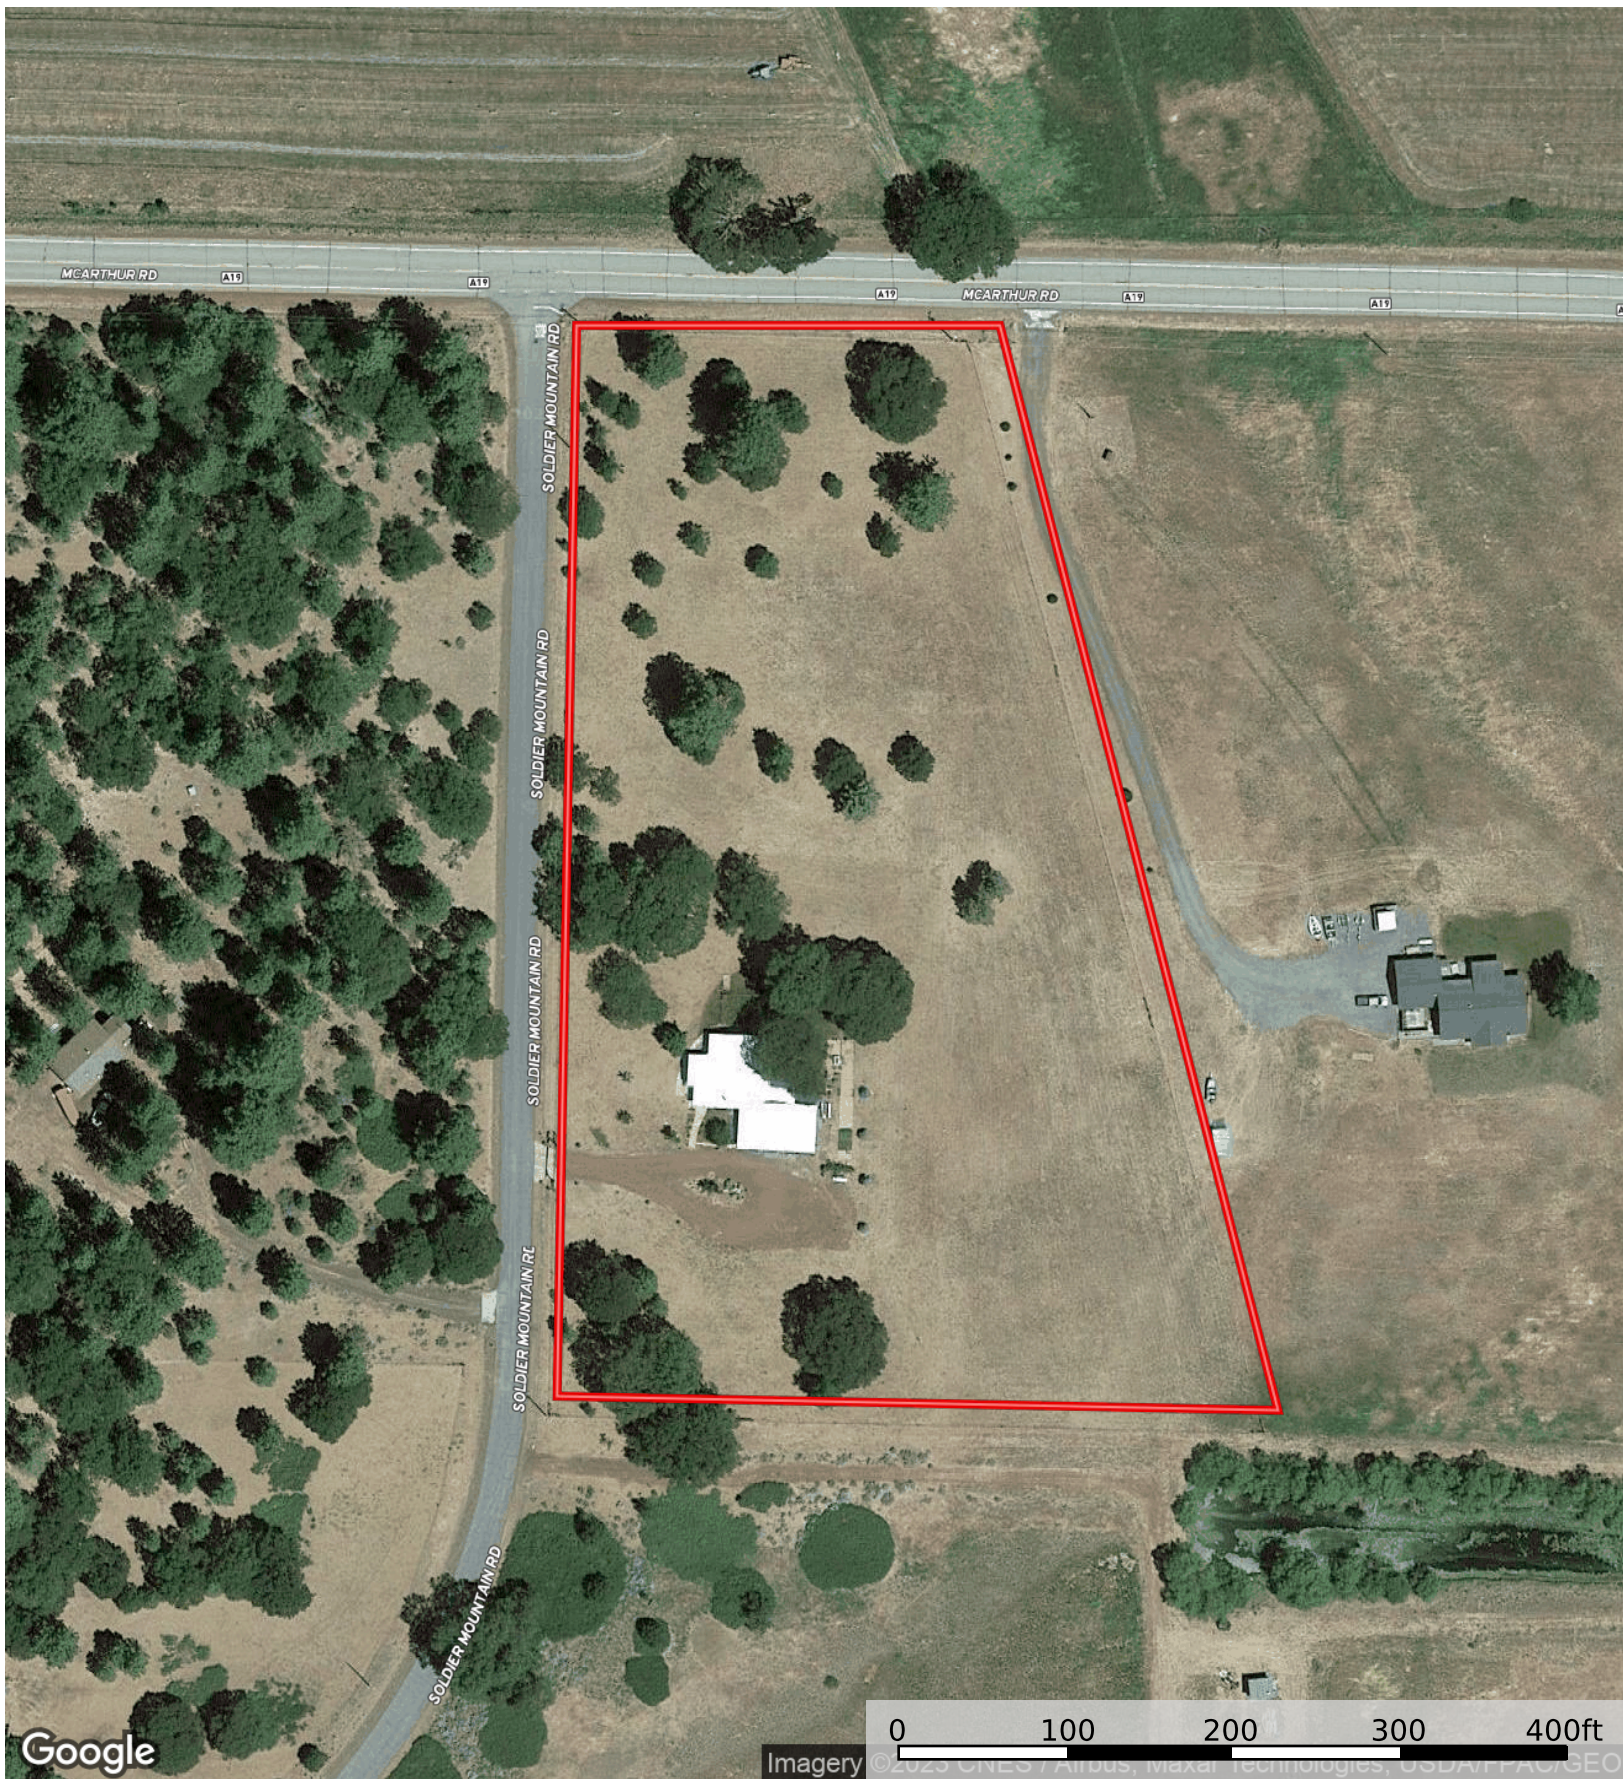

Soldier Mountain

California, 5 AC +/-

Google

Imagery

0 100 200 300 400ft

Boundary

Donna Utterback
P: 530-604-0700

californiaoutdoorproperties.com