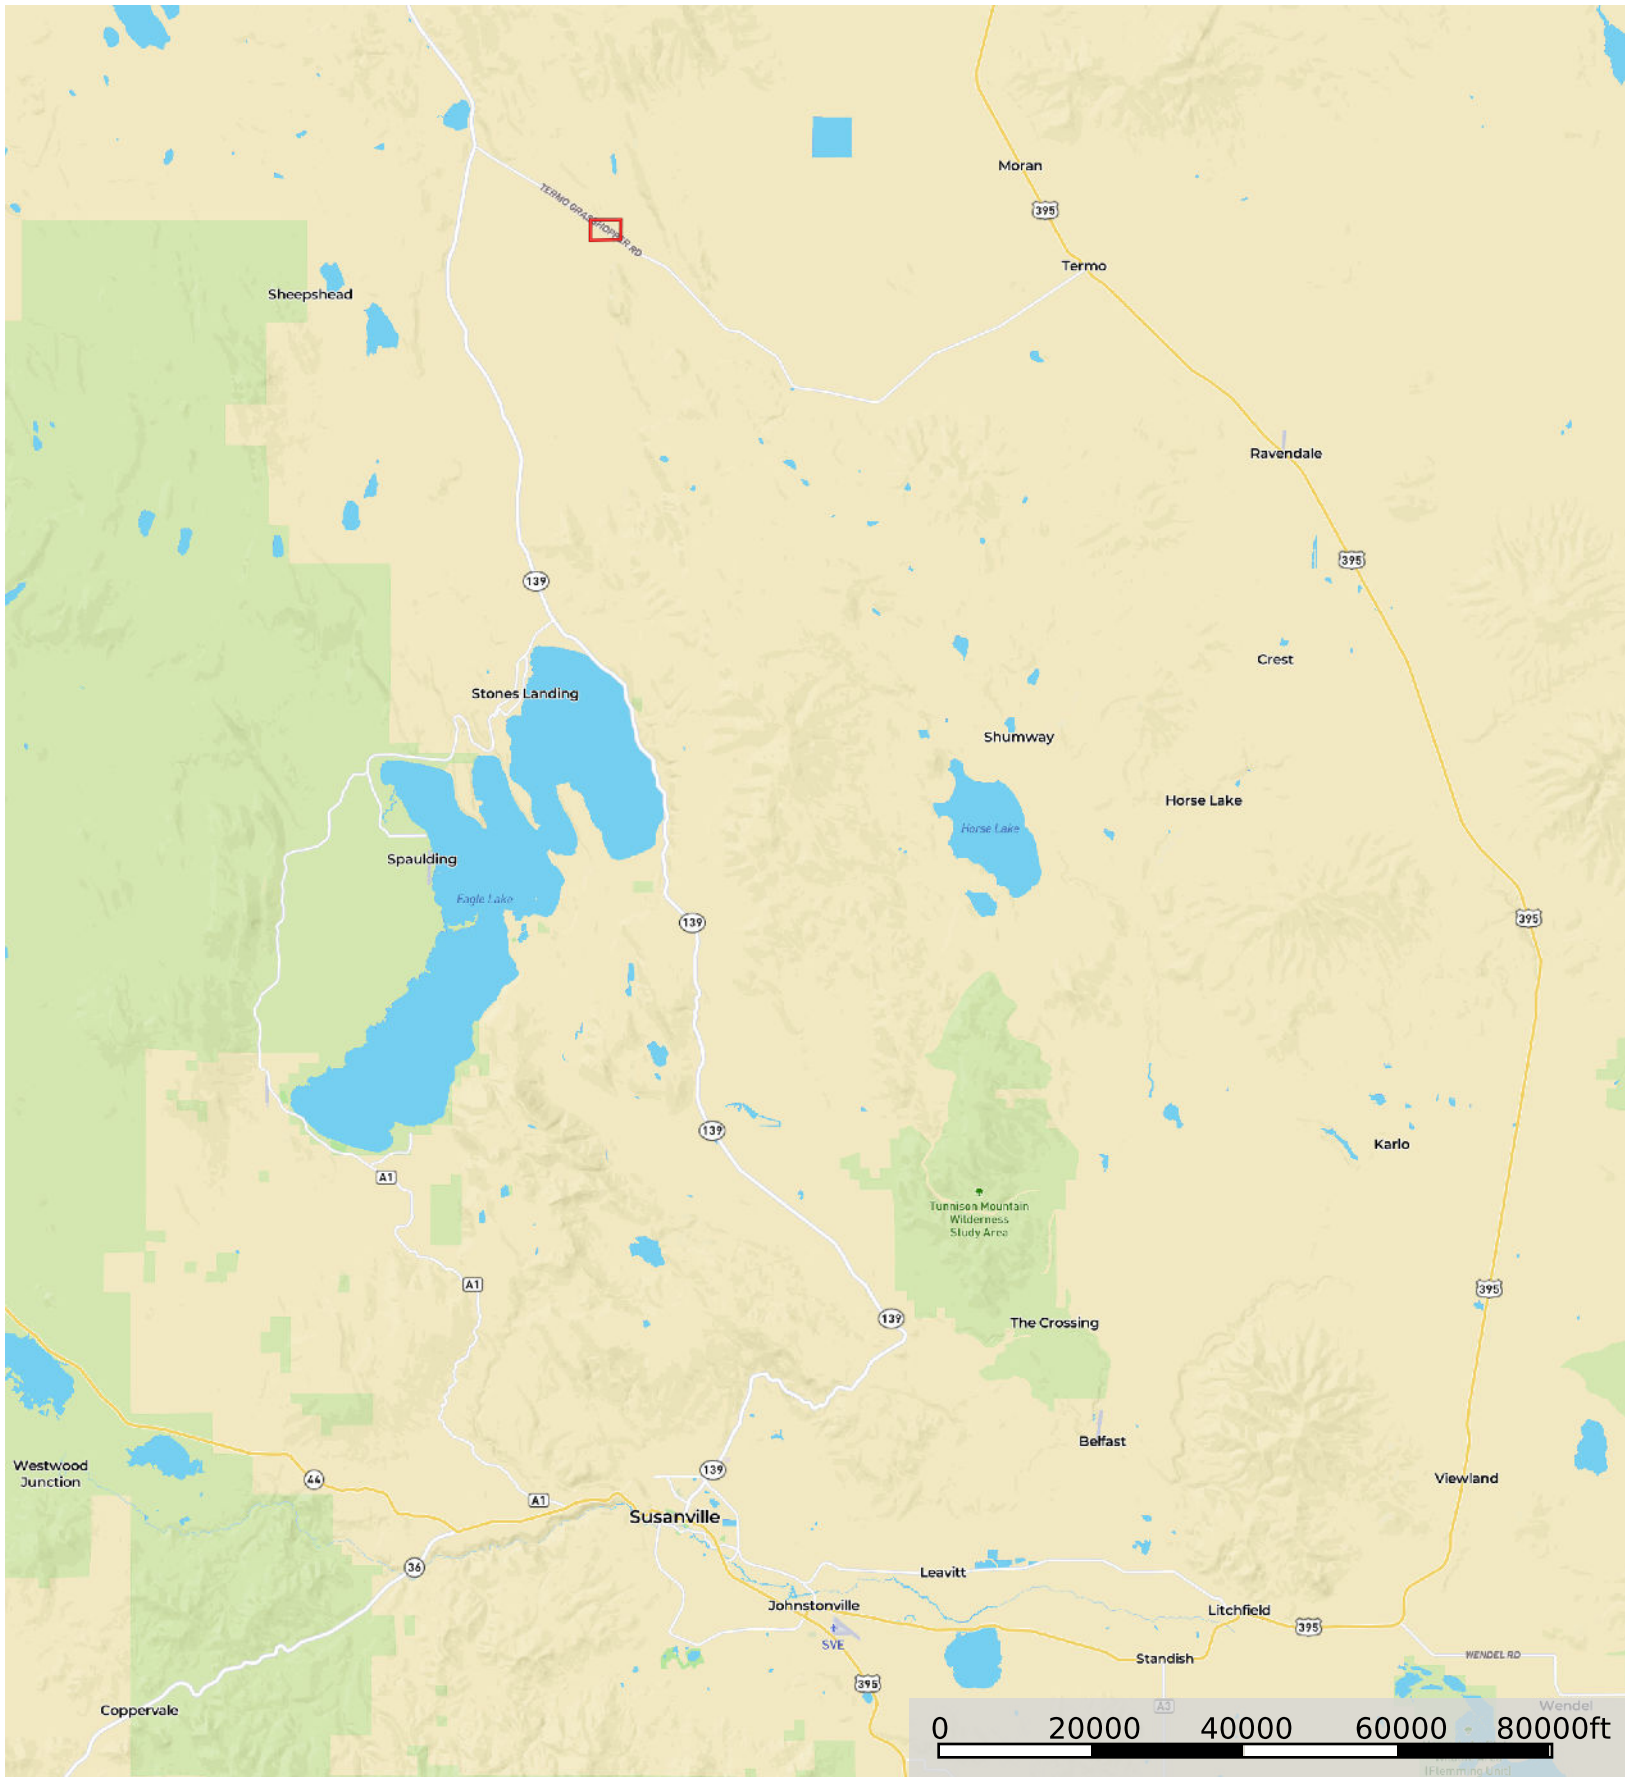

Grasshopper Meadows Ranch

Lassen County, California, 228 AC +/-

 Boundary