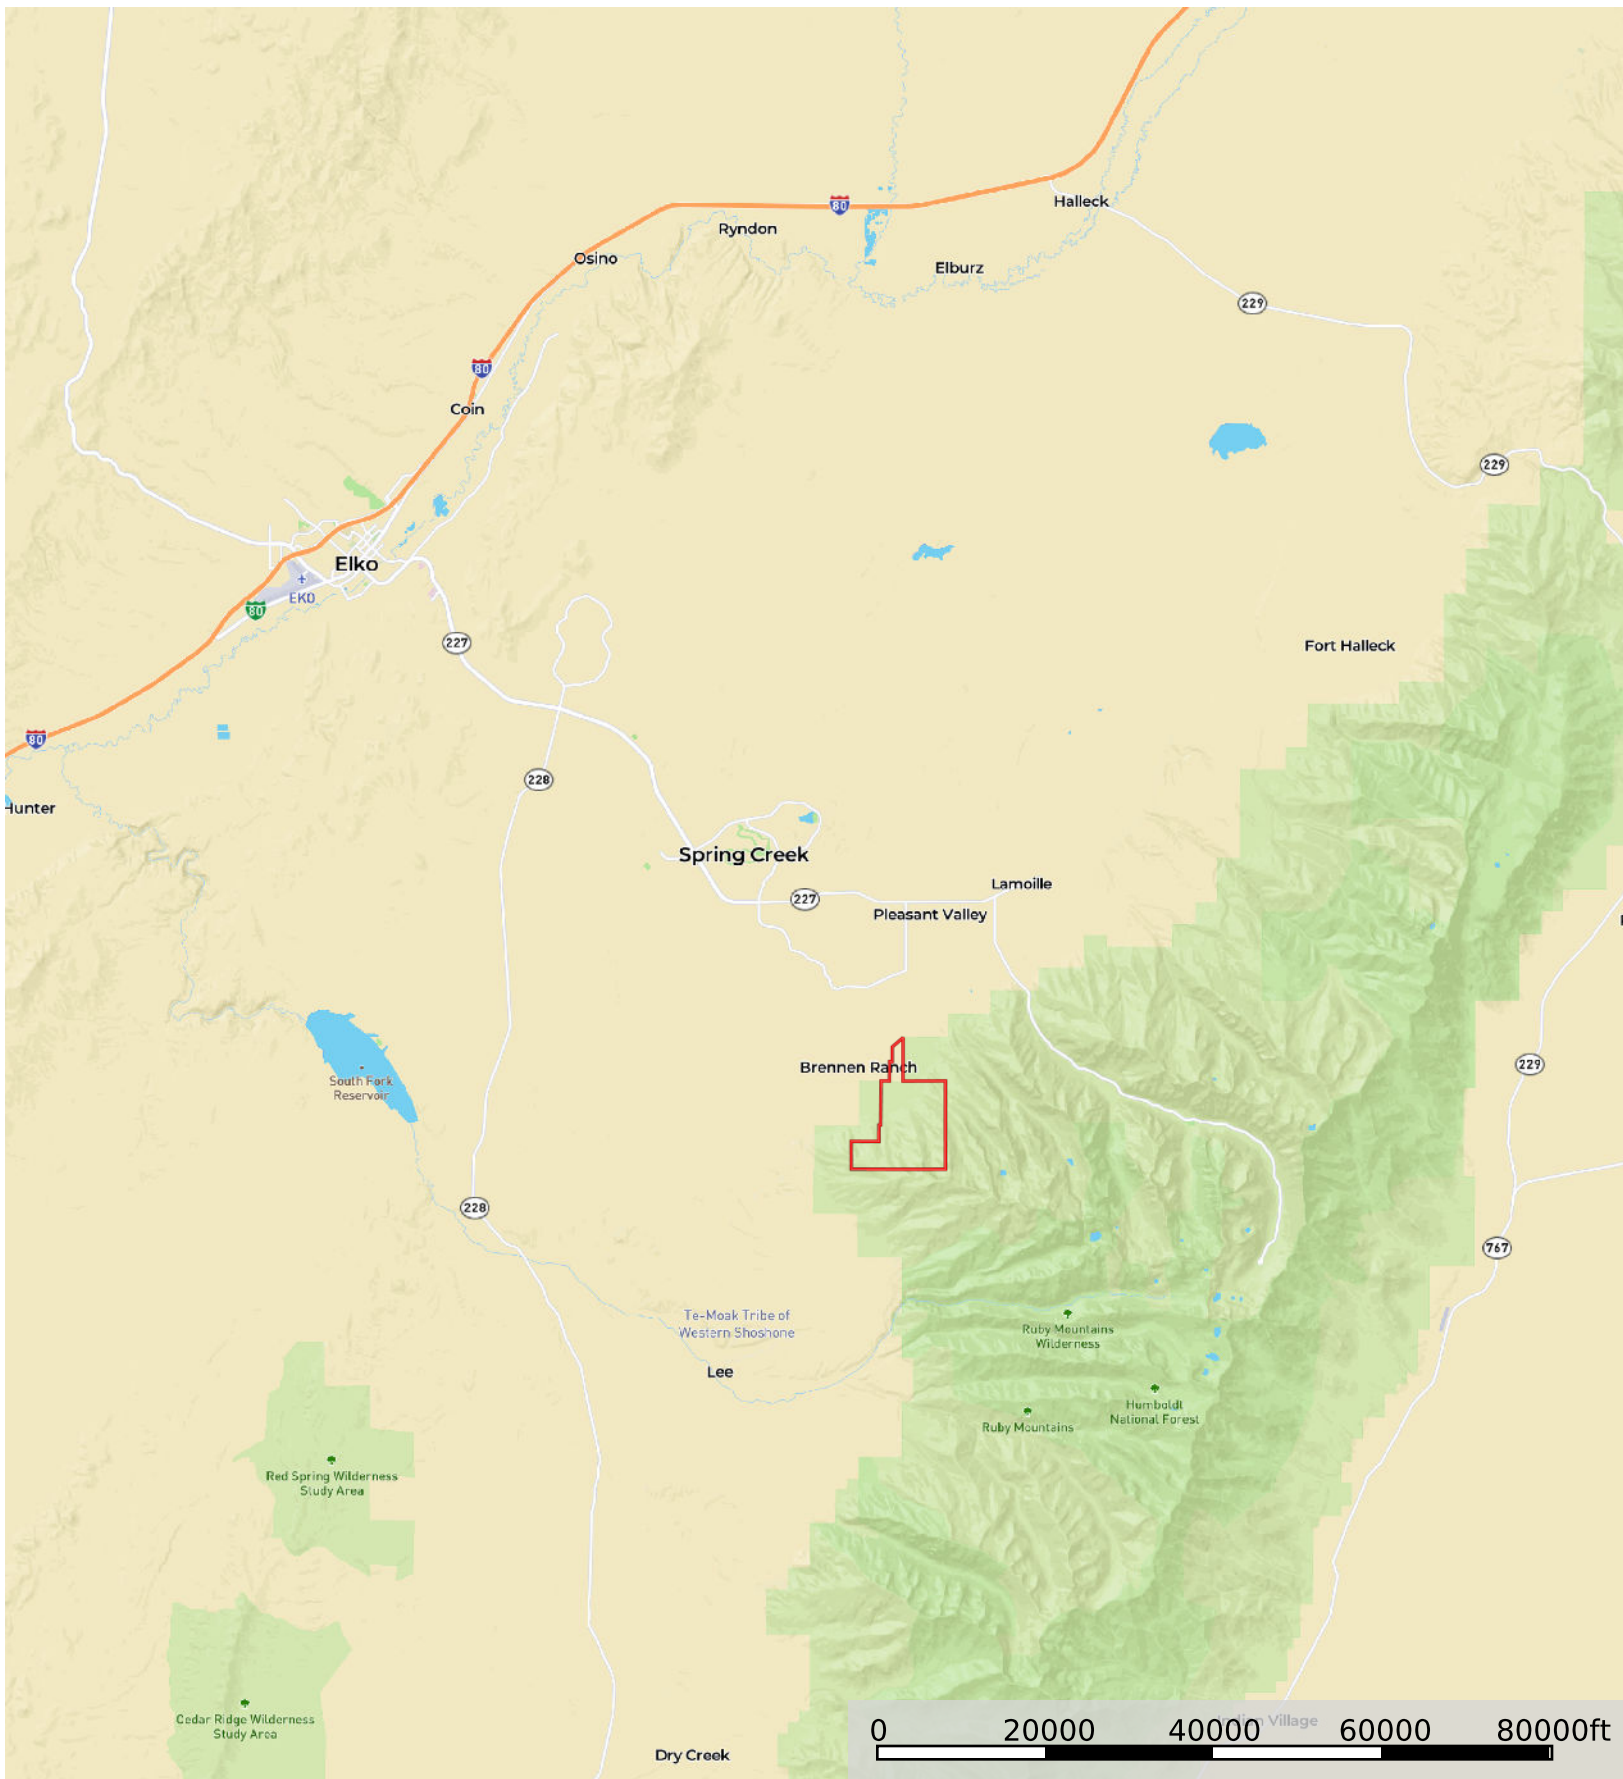

# Ruby Mtn Ranch 2

Elko County, Nevada, 2296.22 AC +/-

Boundary