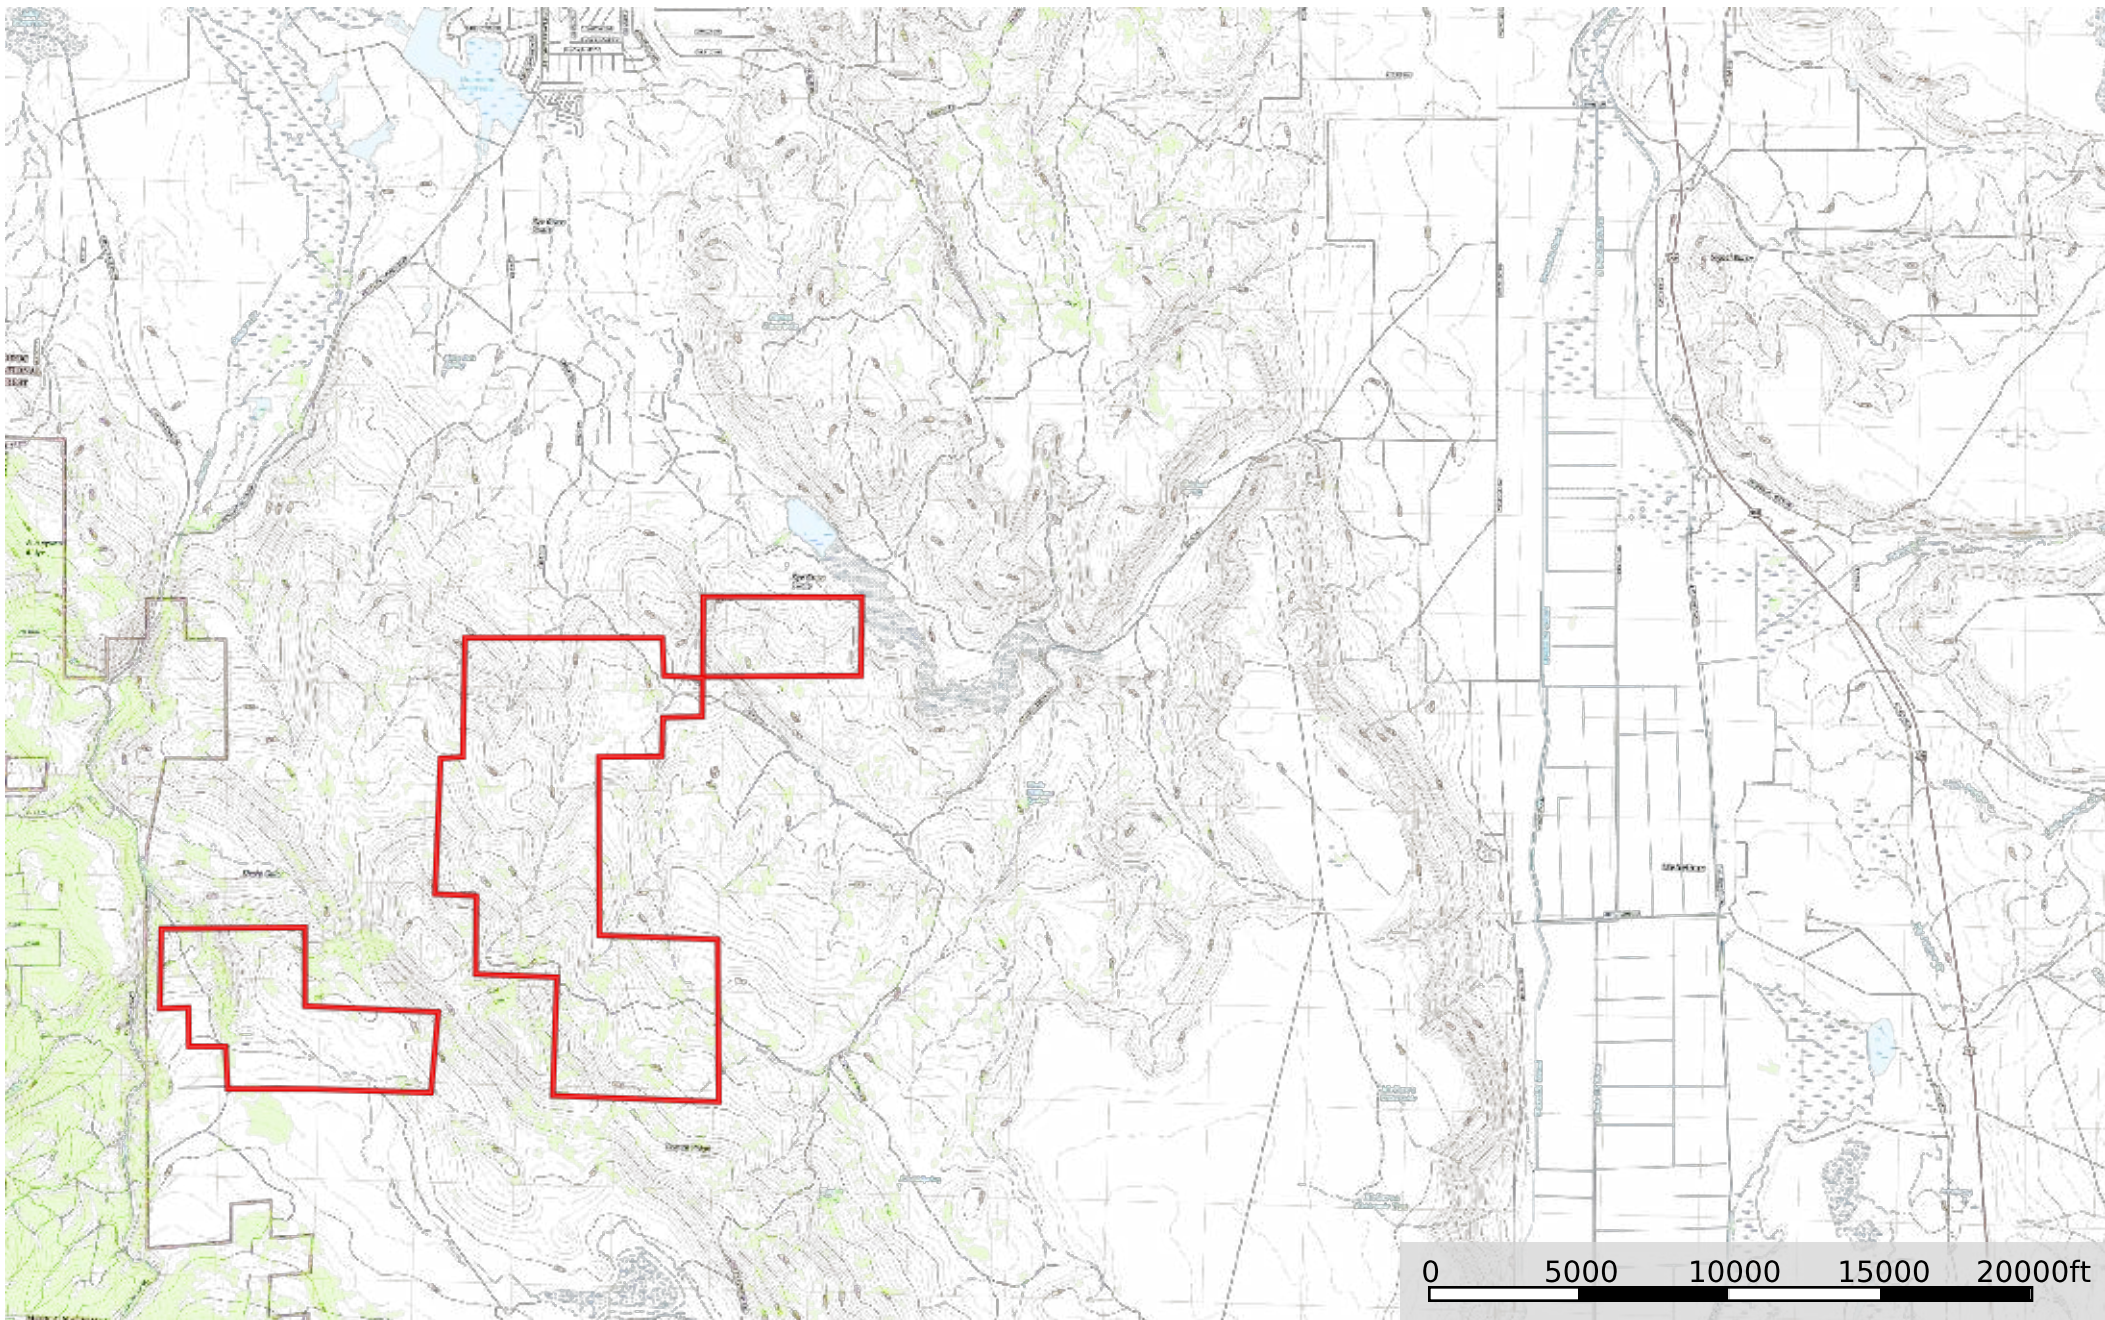

Valley High Ranch

Modoc County, California, 3 AC +/-

 Boundary