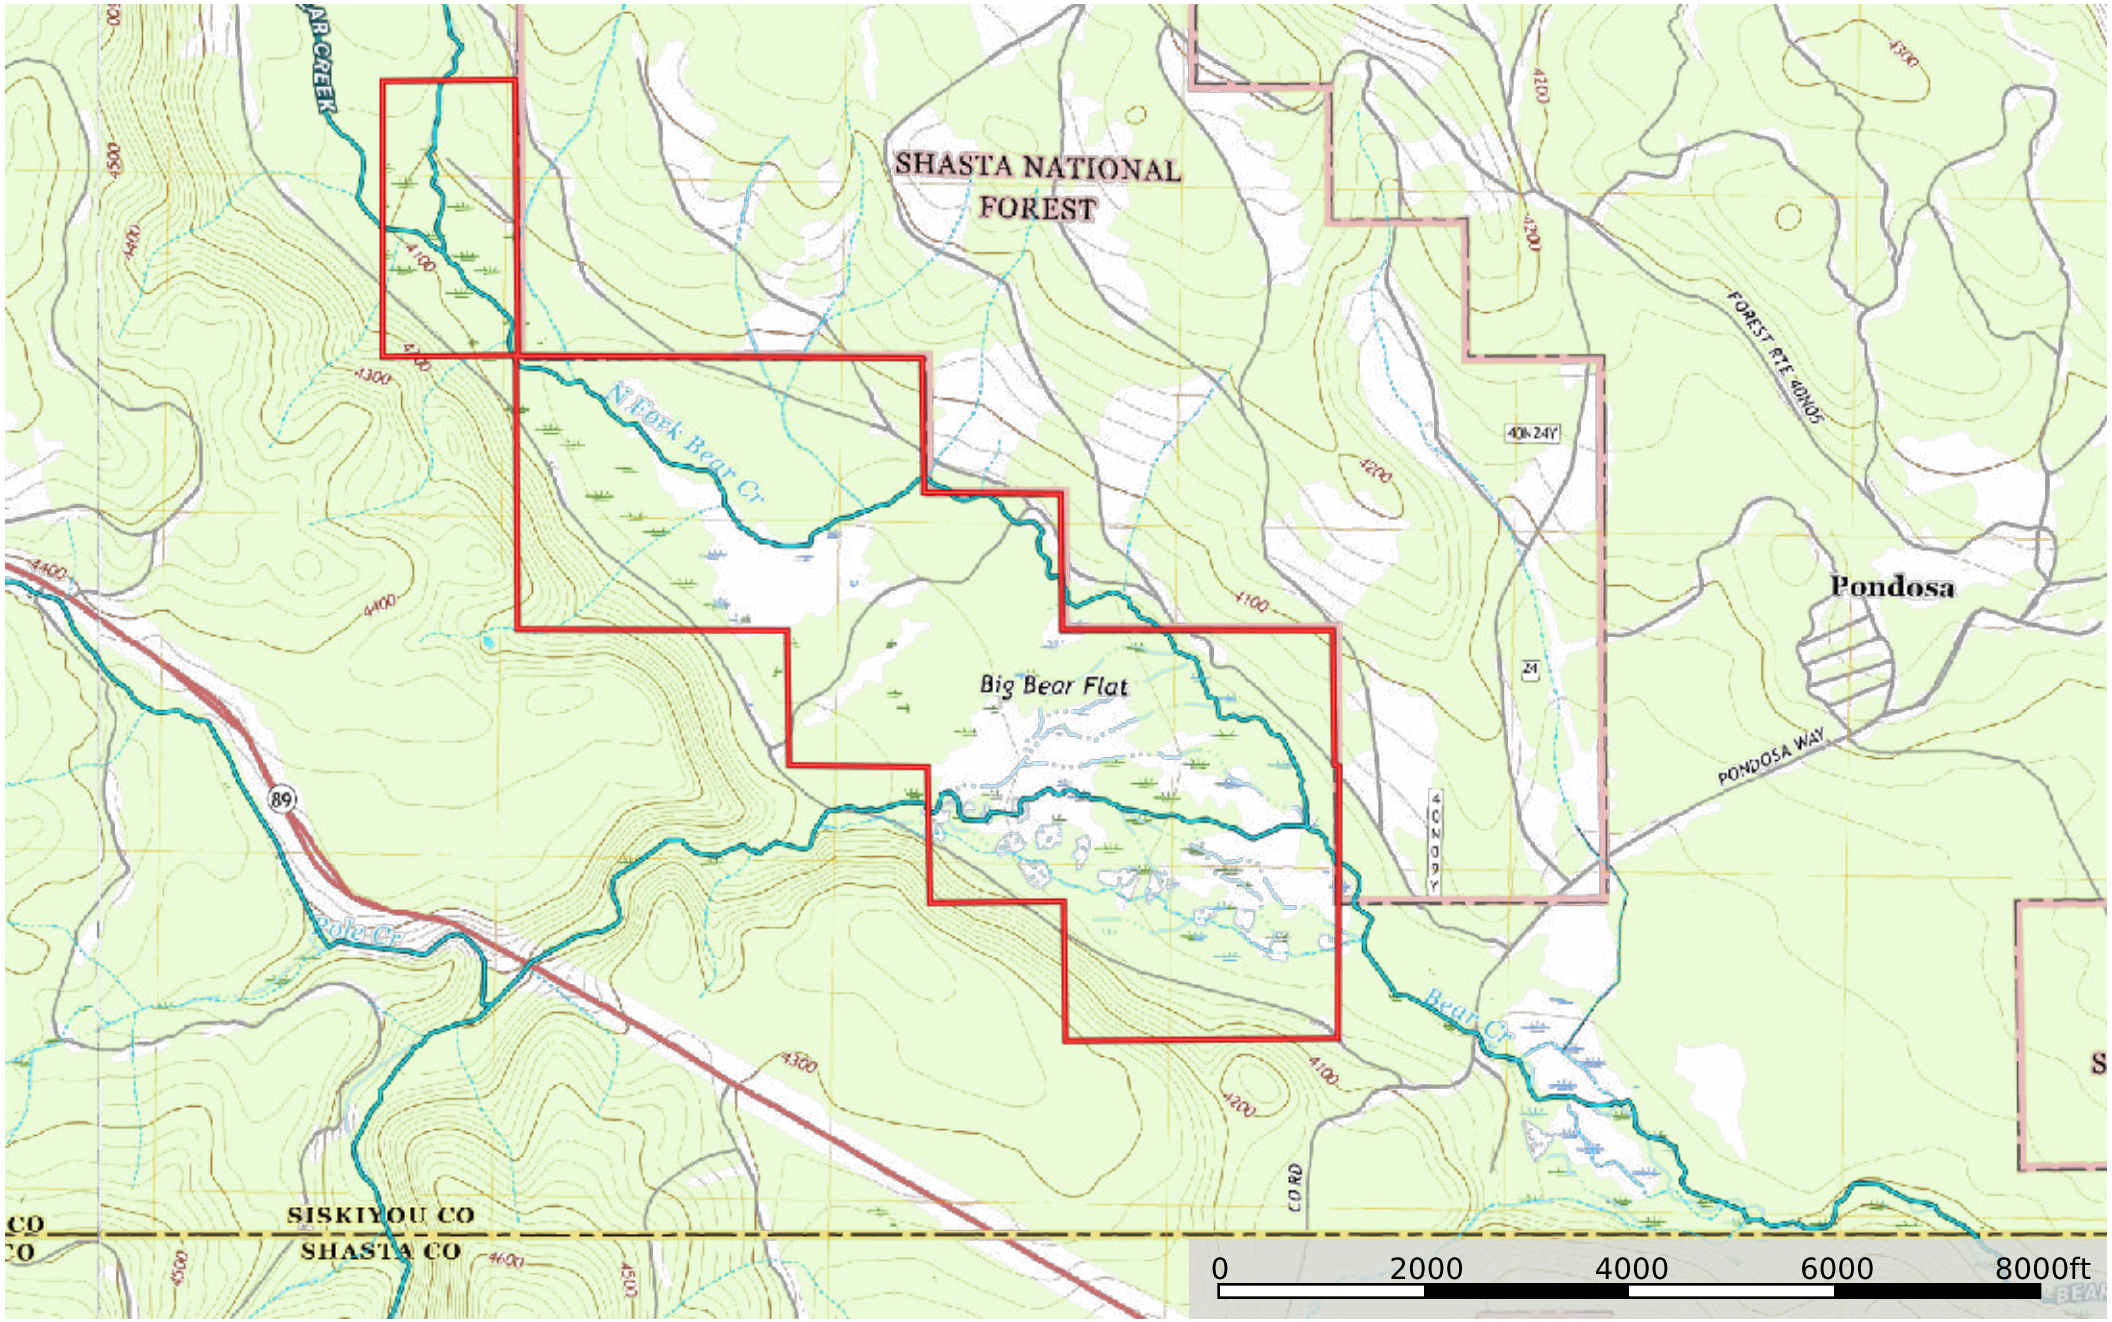

Bear Flat Meadows

Siskiyou County, California, 720 AC +/-

- Boundary
- Stream, Intermittent
- River/Creek
- Water Body