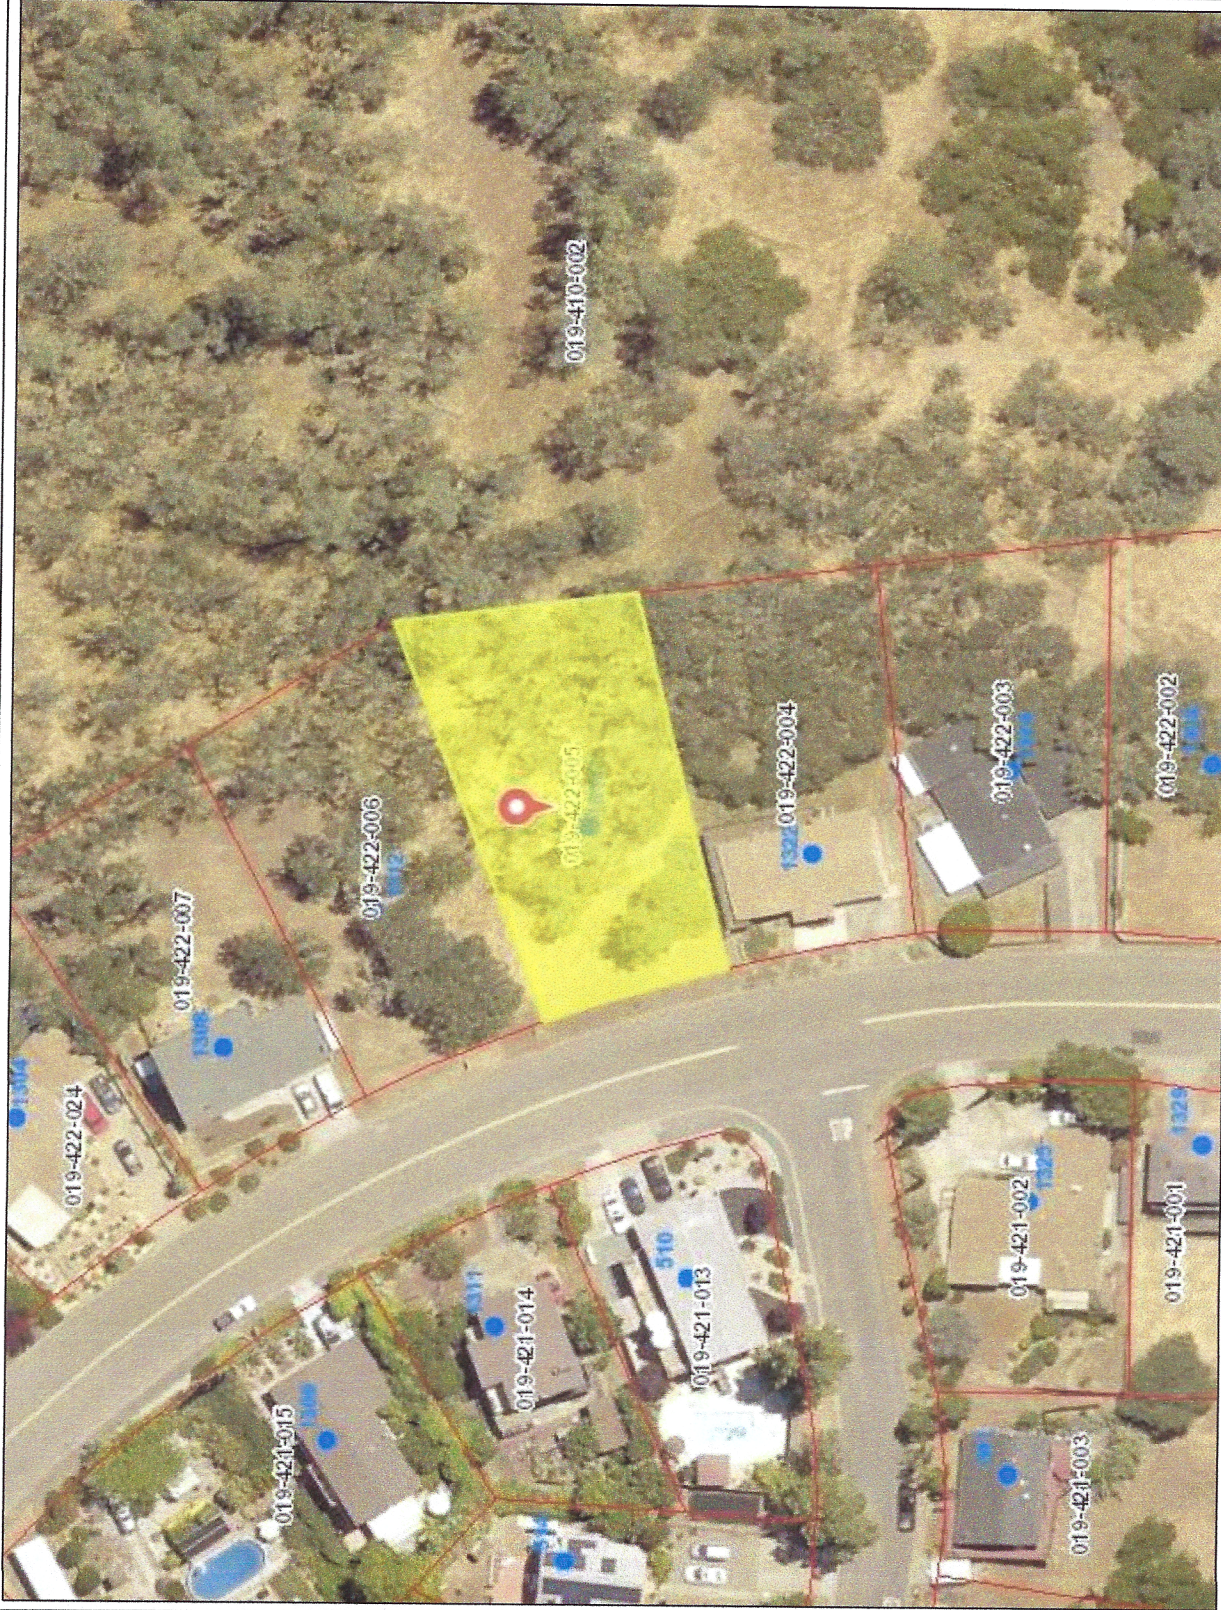

County of Napa GIS

Legend

- Addresses
- Parcels
- County Boundary

Disclaimer: This map was prepared for informational purposes only. No liability is assumed for the accuracy of the data delineated hereon.

188.1 Feet

94.04

0

188.1

This map was printed on 4/21/2021

Notes
