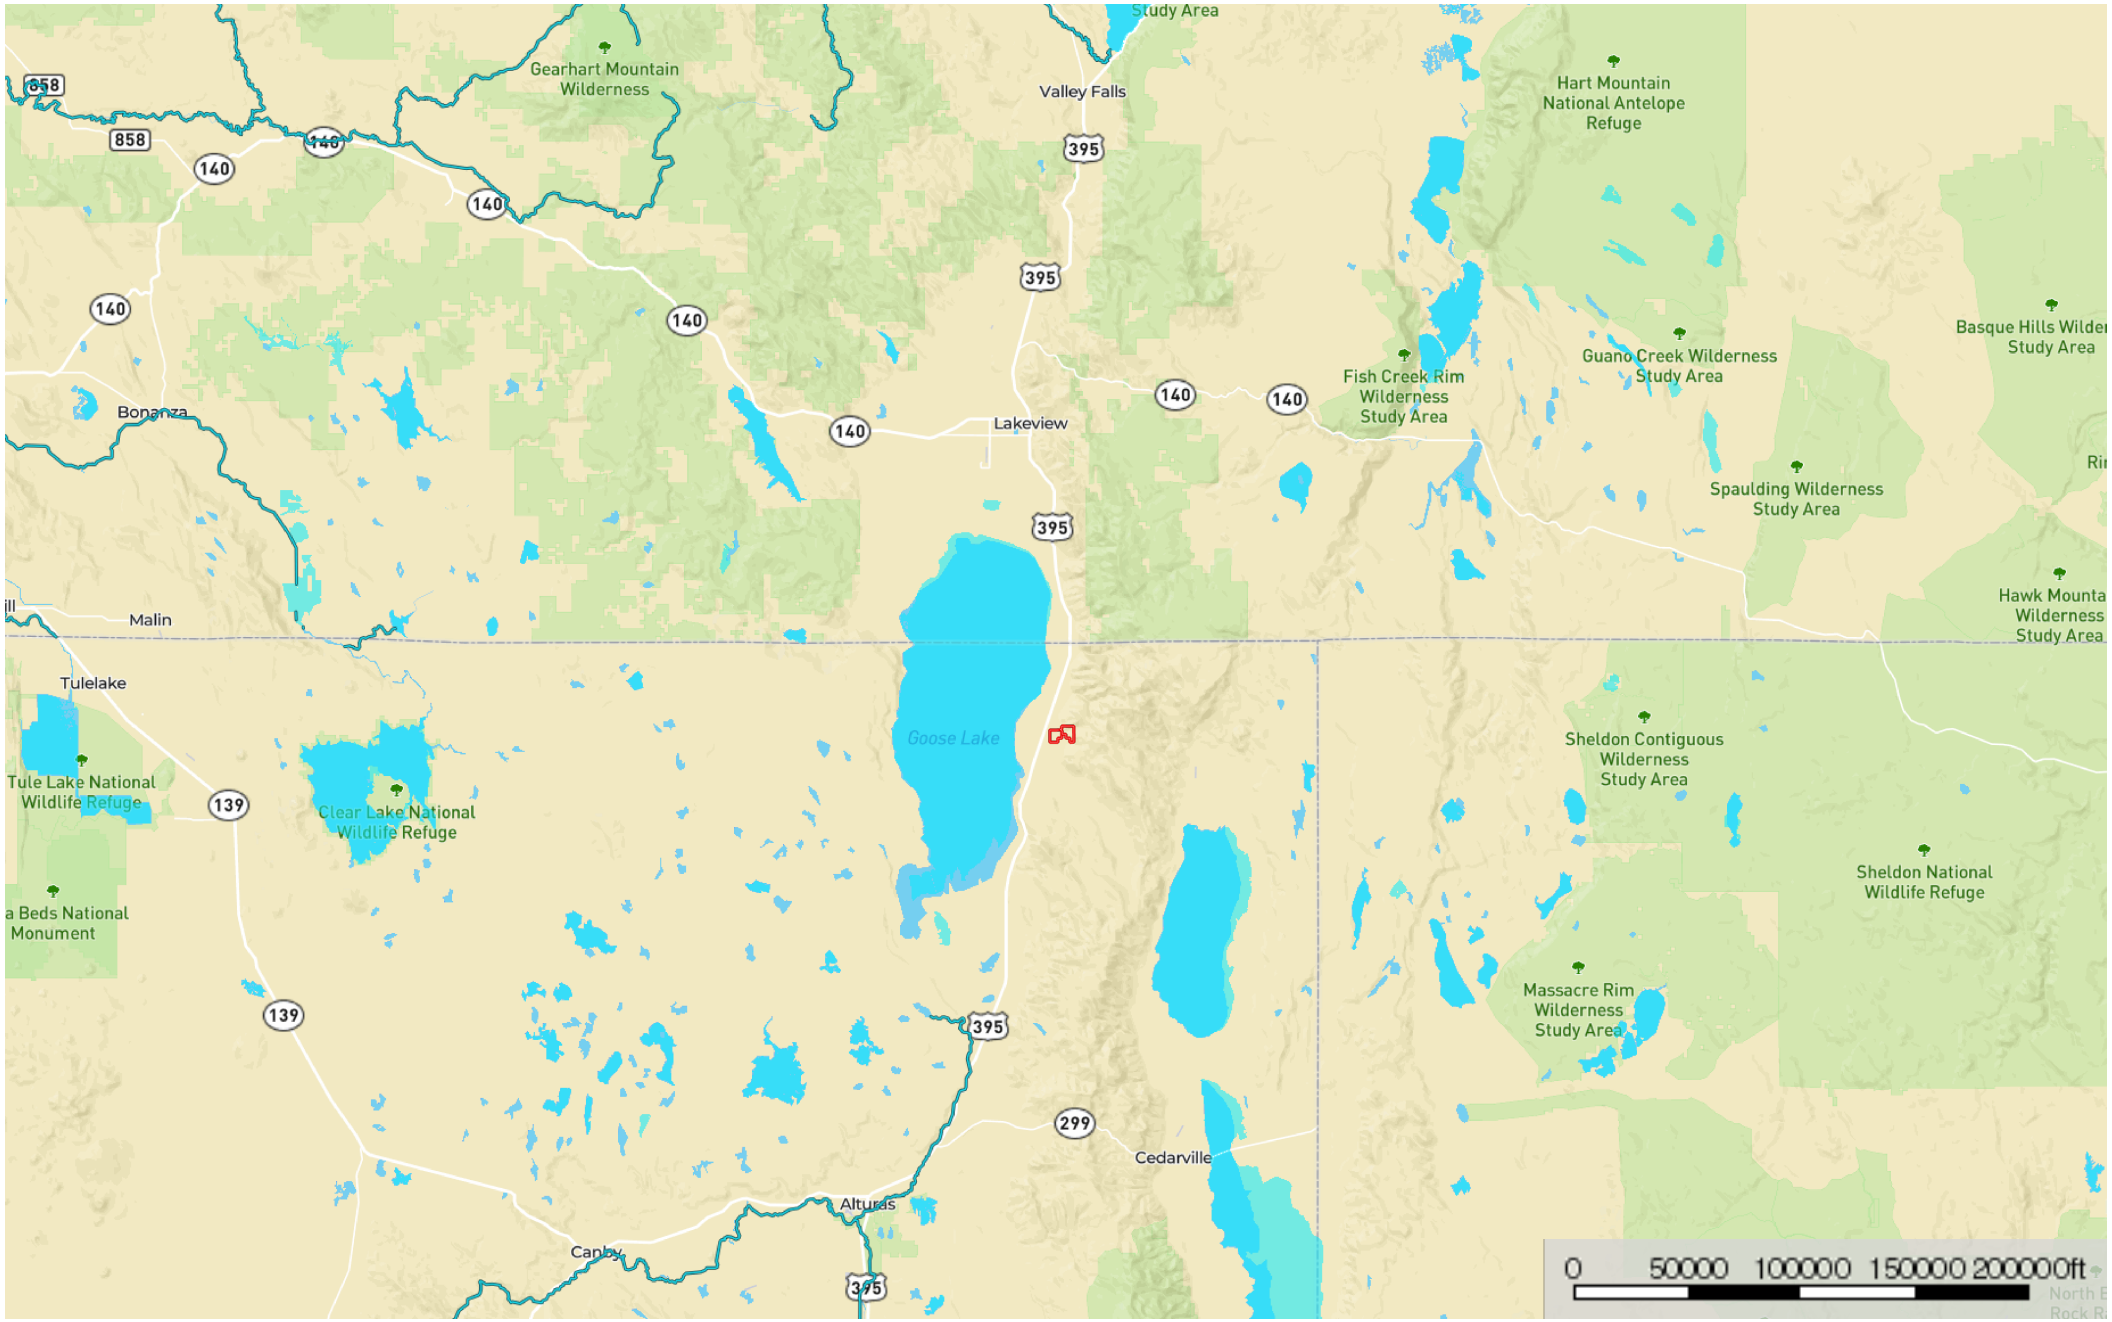

Barnes Creek Ranch East

Modoc County, California, 684 AC +/-

- Boundary
- Stream, Intermittent
- River/Creek
- Water Body