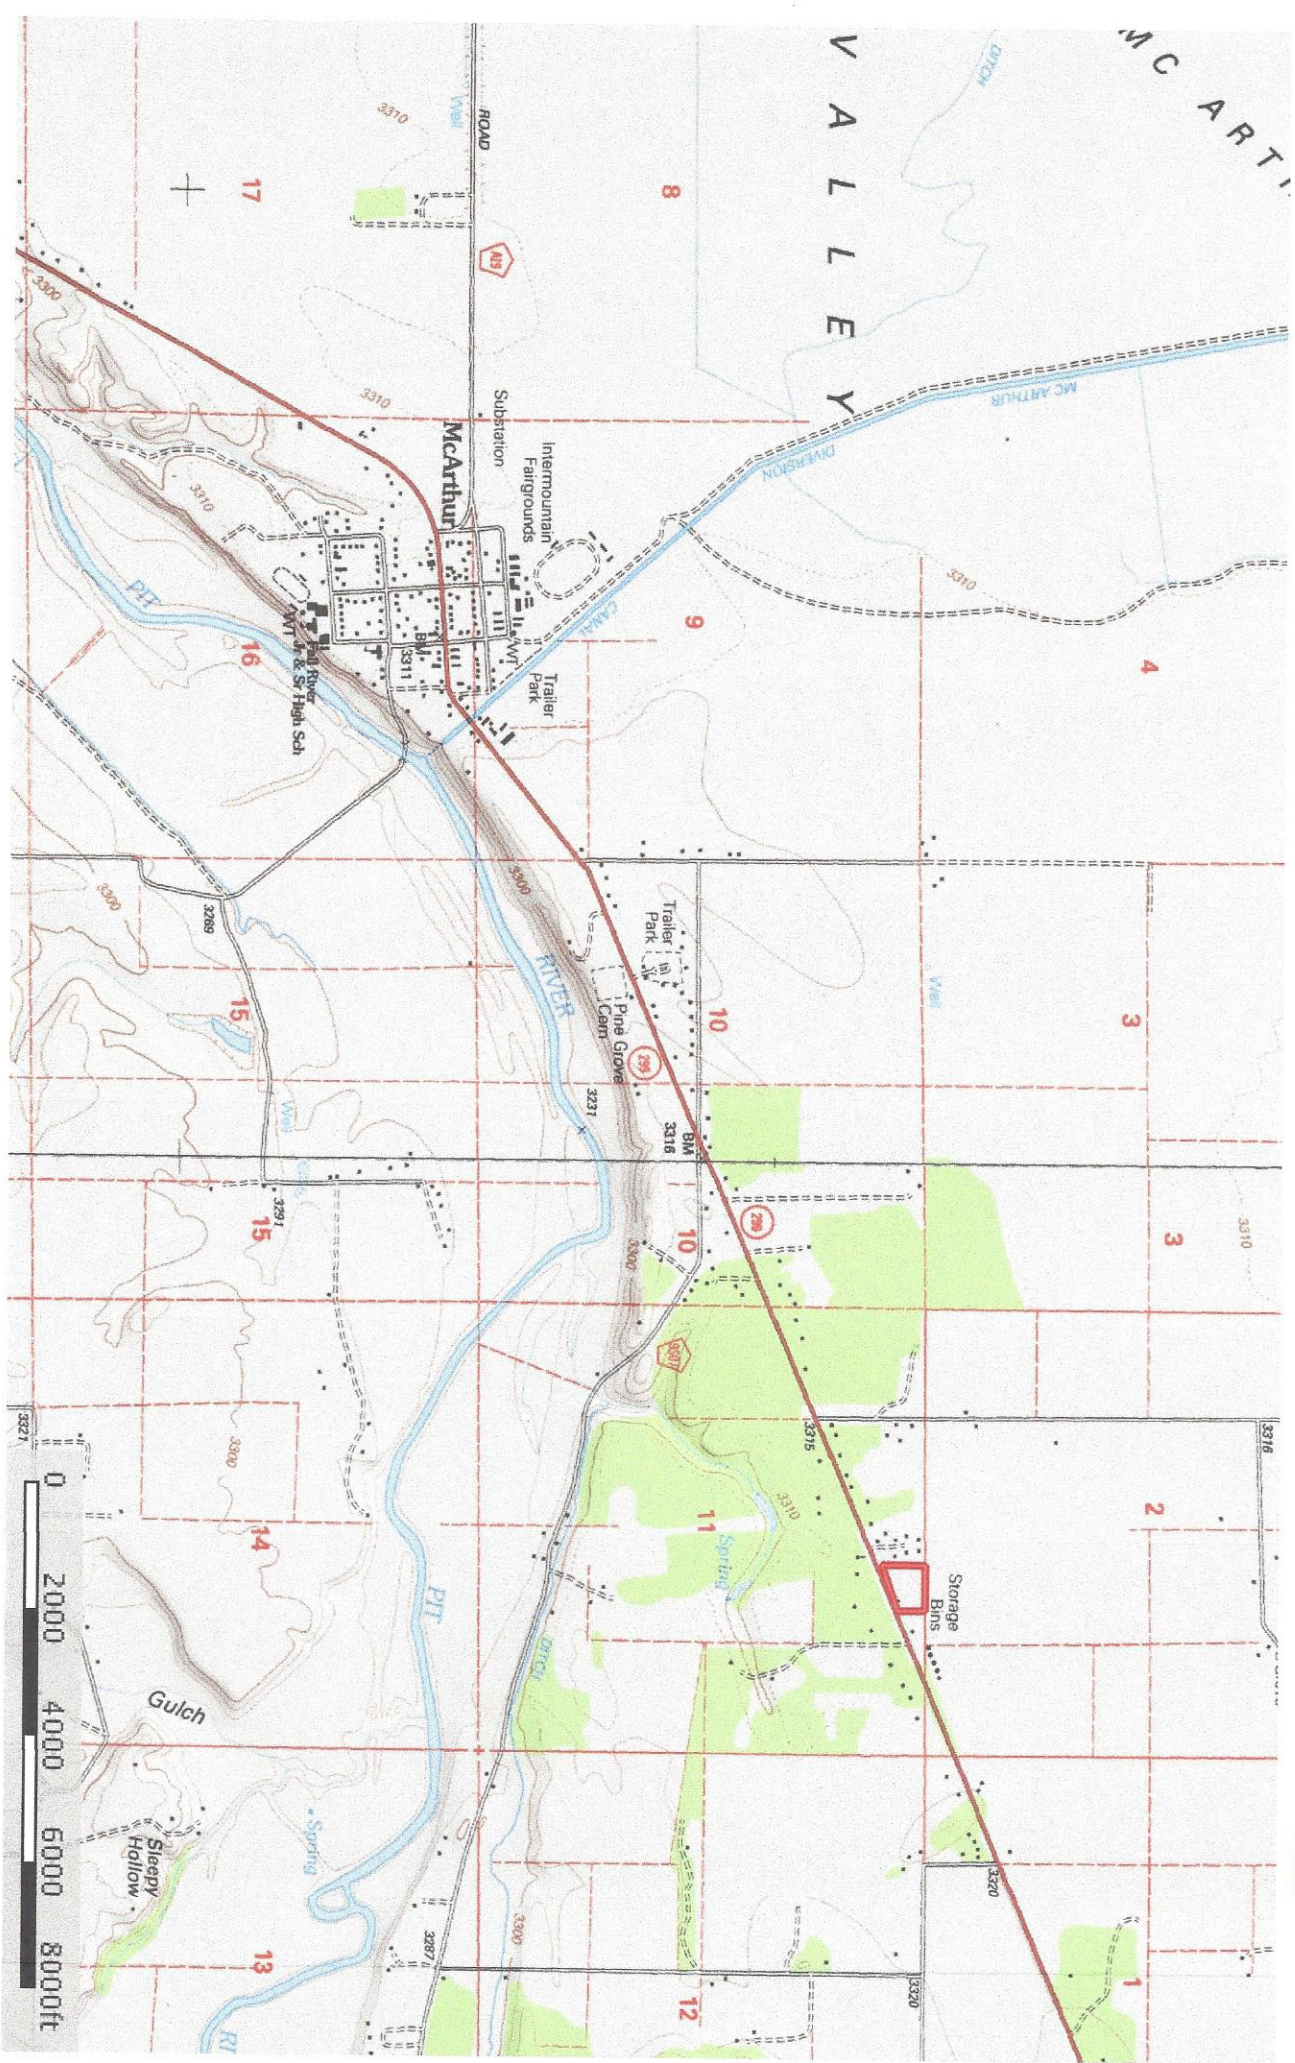

 Boundary

Donna Utterback
P: 530-604-0700

californiaoutdoorproperties.com

P.O. Box 535, Fall River Mills, CA, 96028

 The information contained herein was obtained from sources deemed to be reliable. MapRight Services makes no warranties or guarantees as to the completeness or accuracy thereof.

 Boundary