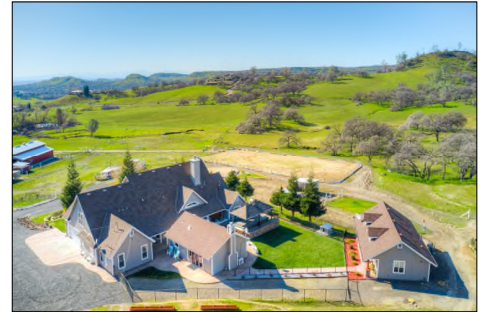

# Presenting: Sutter View Ranch, Butte Valley, CA

## Beautiful Northern CA Equestrian Estate on 40 acres near Chico!

- ◆ 3,301 SF Custom Main Home, Built in 2009
- ◆ 800 SF Guest Home
- ◆ Stand-Alone Cabana/Game Room
- ◆ Covered Swim Spa
- ◆ 3,000 SF Horse Barn
- ◆ Arena and Round Pen with Lights & Sprinklers
- ◆ 3,840 SF Shop
- ◆ Fully Fenced with 7 Separate Pastures
- ◆ Private 100 Yard Shooting Range
- ◆ Located Just 15 minutes outside of Chico, near Butte College
- ◆ Beautiful Valley Views
- ◆ Located on dead-end road with no through traffic.
- ◆ Attention to Detail and Custom Features throughout!
- ◆ Beautiful Views