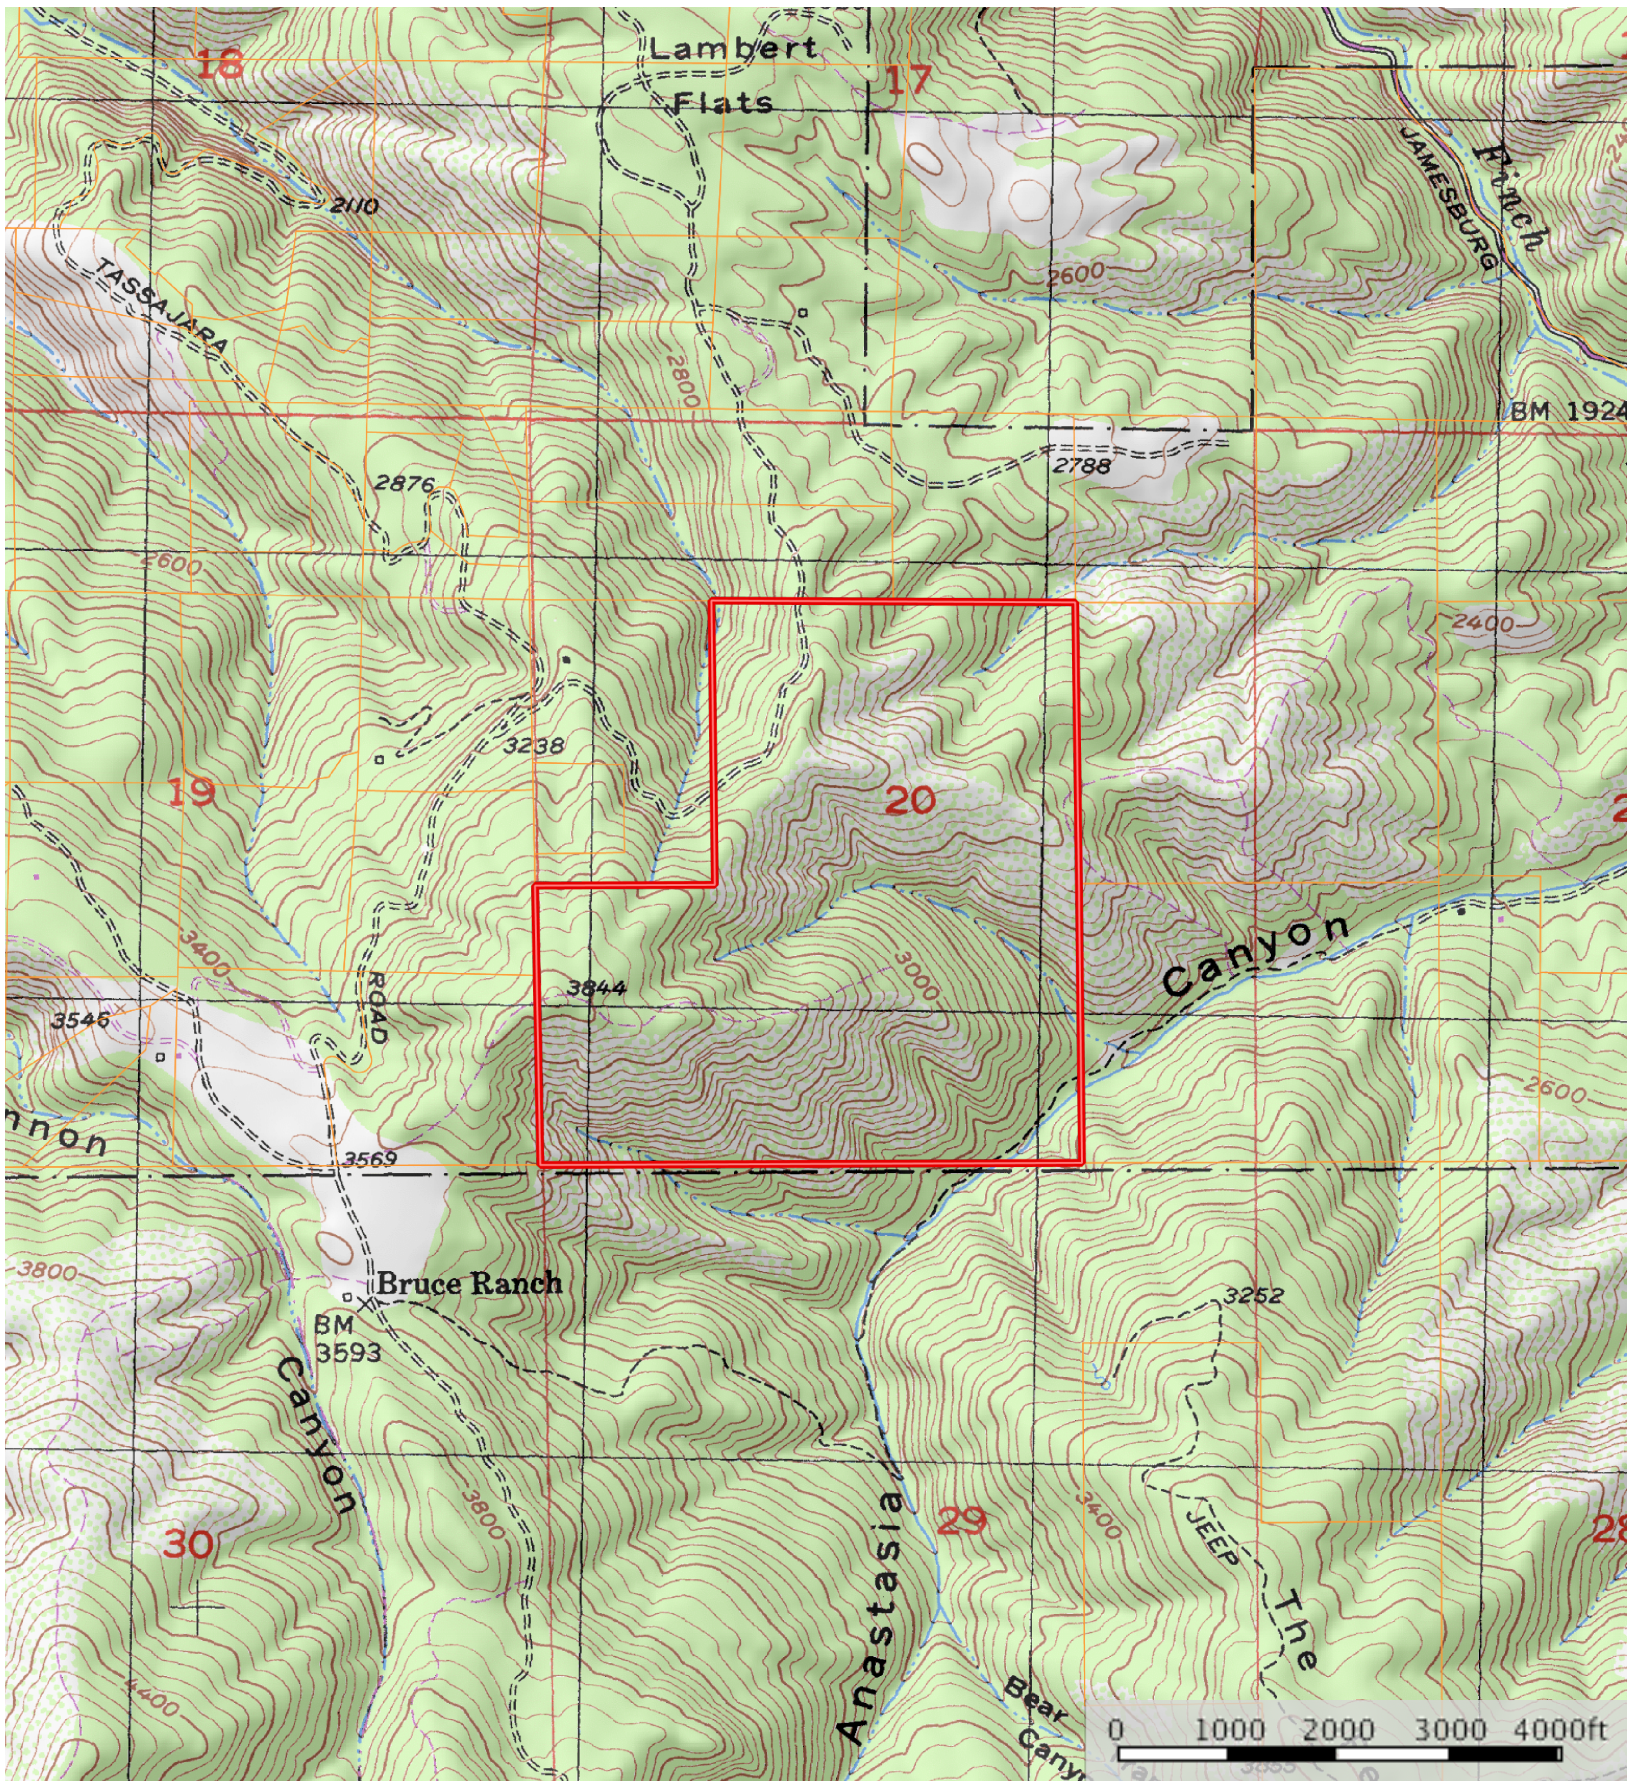

Tassajara Lands

Monterey County, California, 300 AC +/-

 Boundary