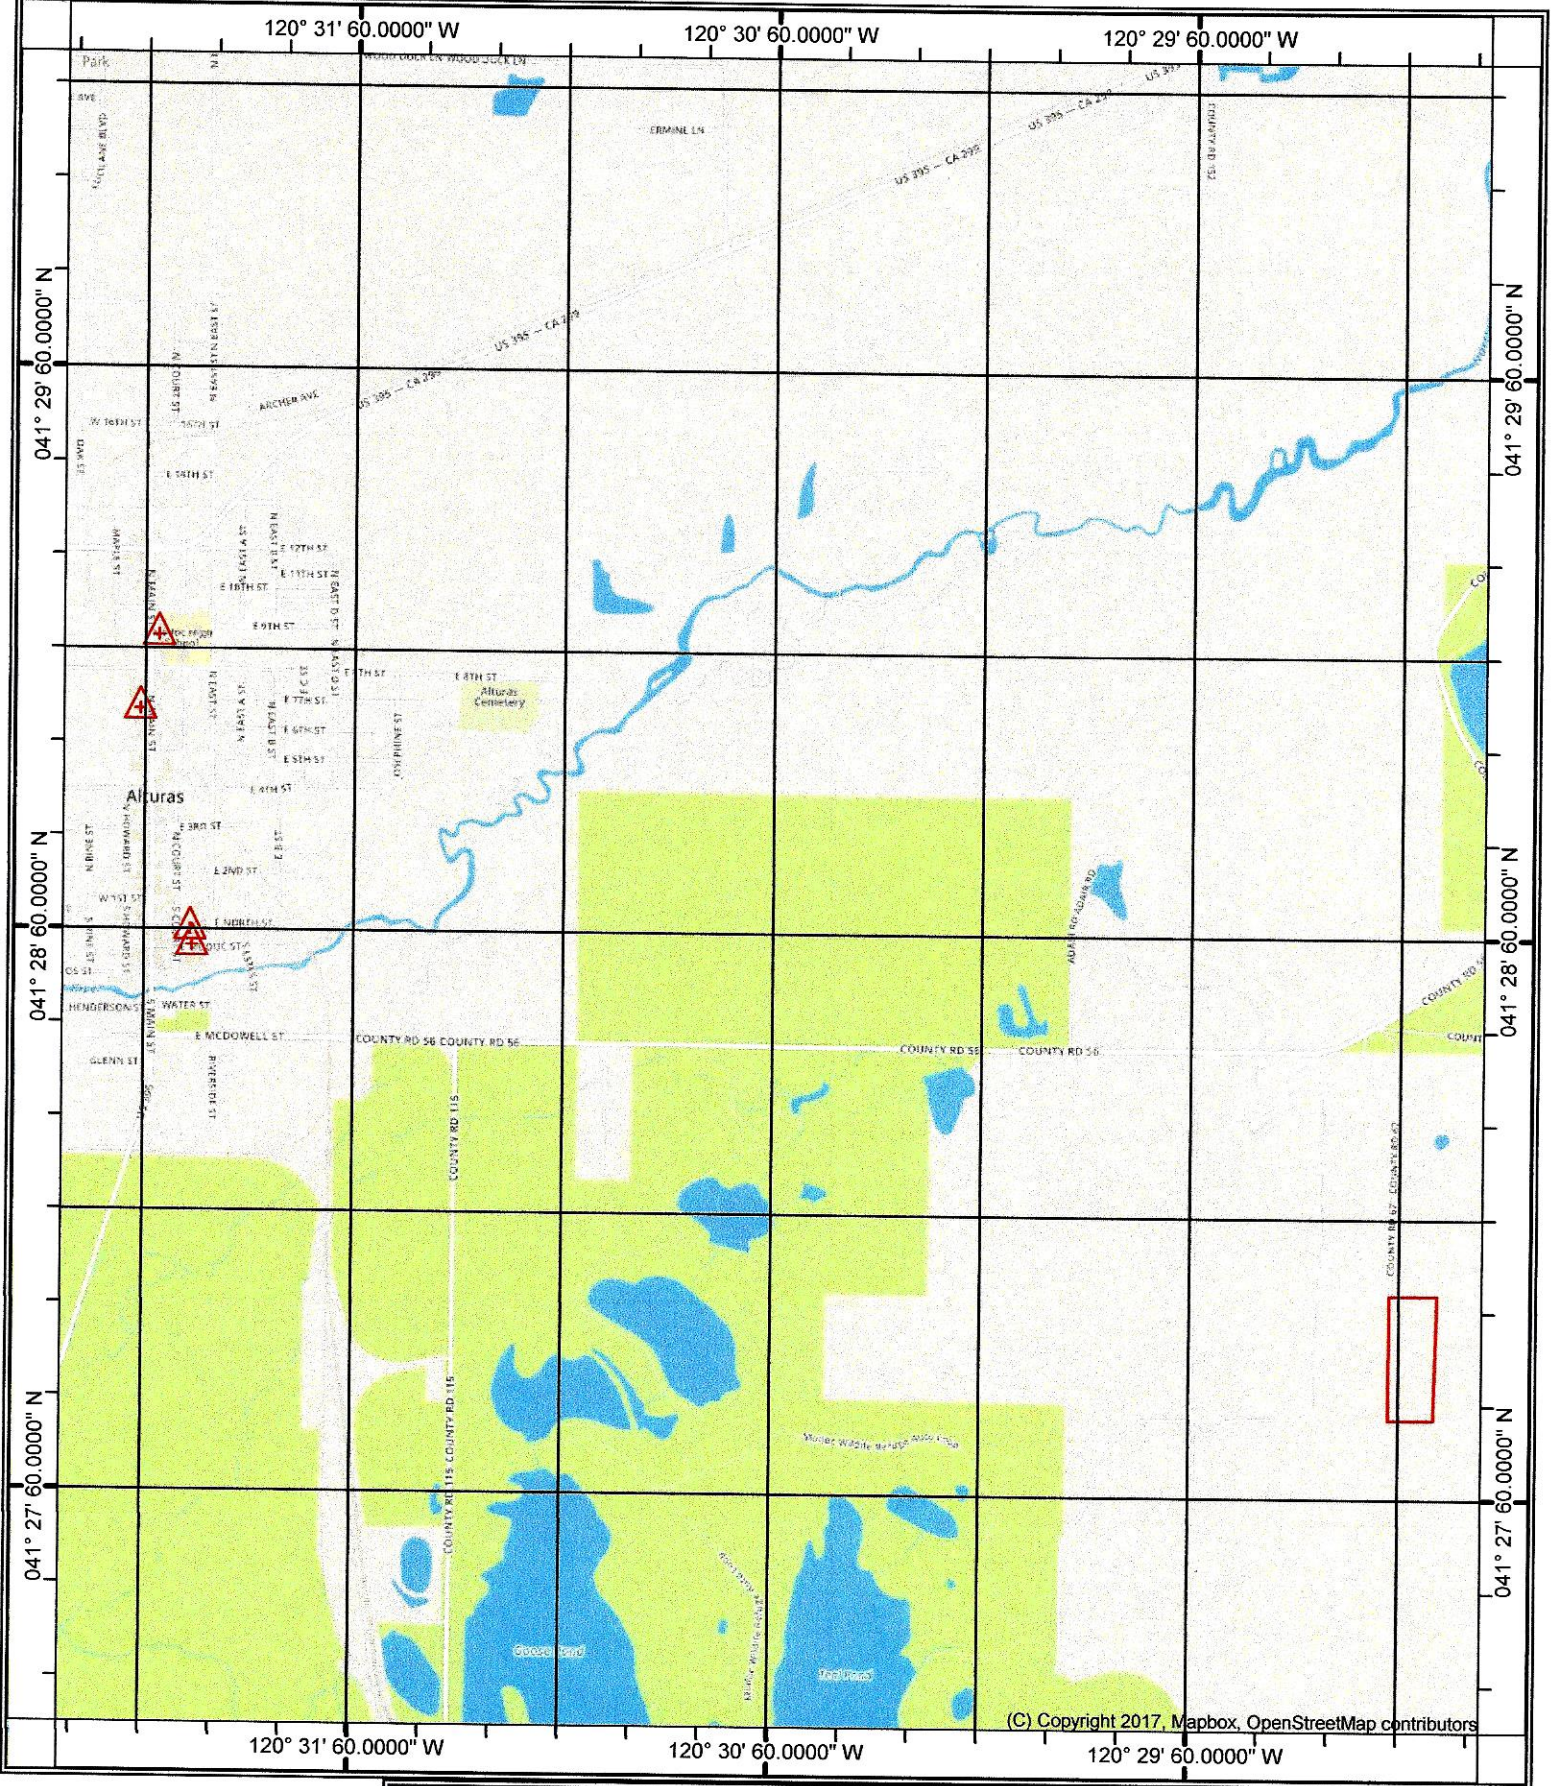

120° 29' 30.0000" W

(C) Copyright 2016, Trimble Navigation Limited, OpenStreetMap contributors

120° 29' 30.0000" W

SCALE 1:2400

Feet

(C) Copyright 2017, Mapbox, OpenStreetMap contributors

22-51

Tax Area Code 57-07

T. 42 N., R. 13 E., M.D.B.&M. (21)

To Alturas

NOTE - ASSESSOR'S BLOCK & LOT NUMBERS SHOWN IN CIRCLES

PAR. MAP 37

Assessor's Map 22-51
County of Modoc, Calif.
August 2016