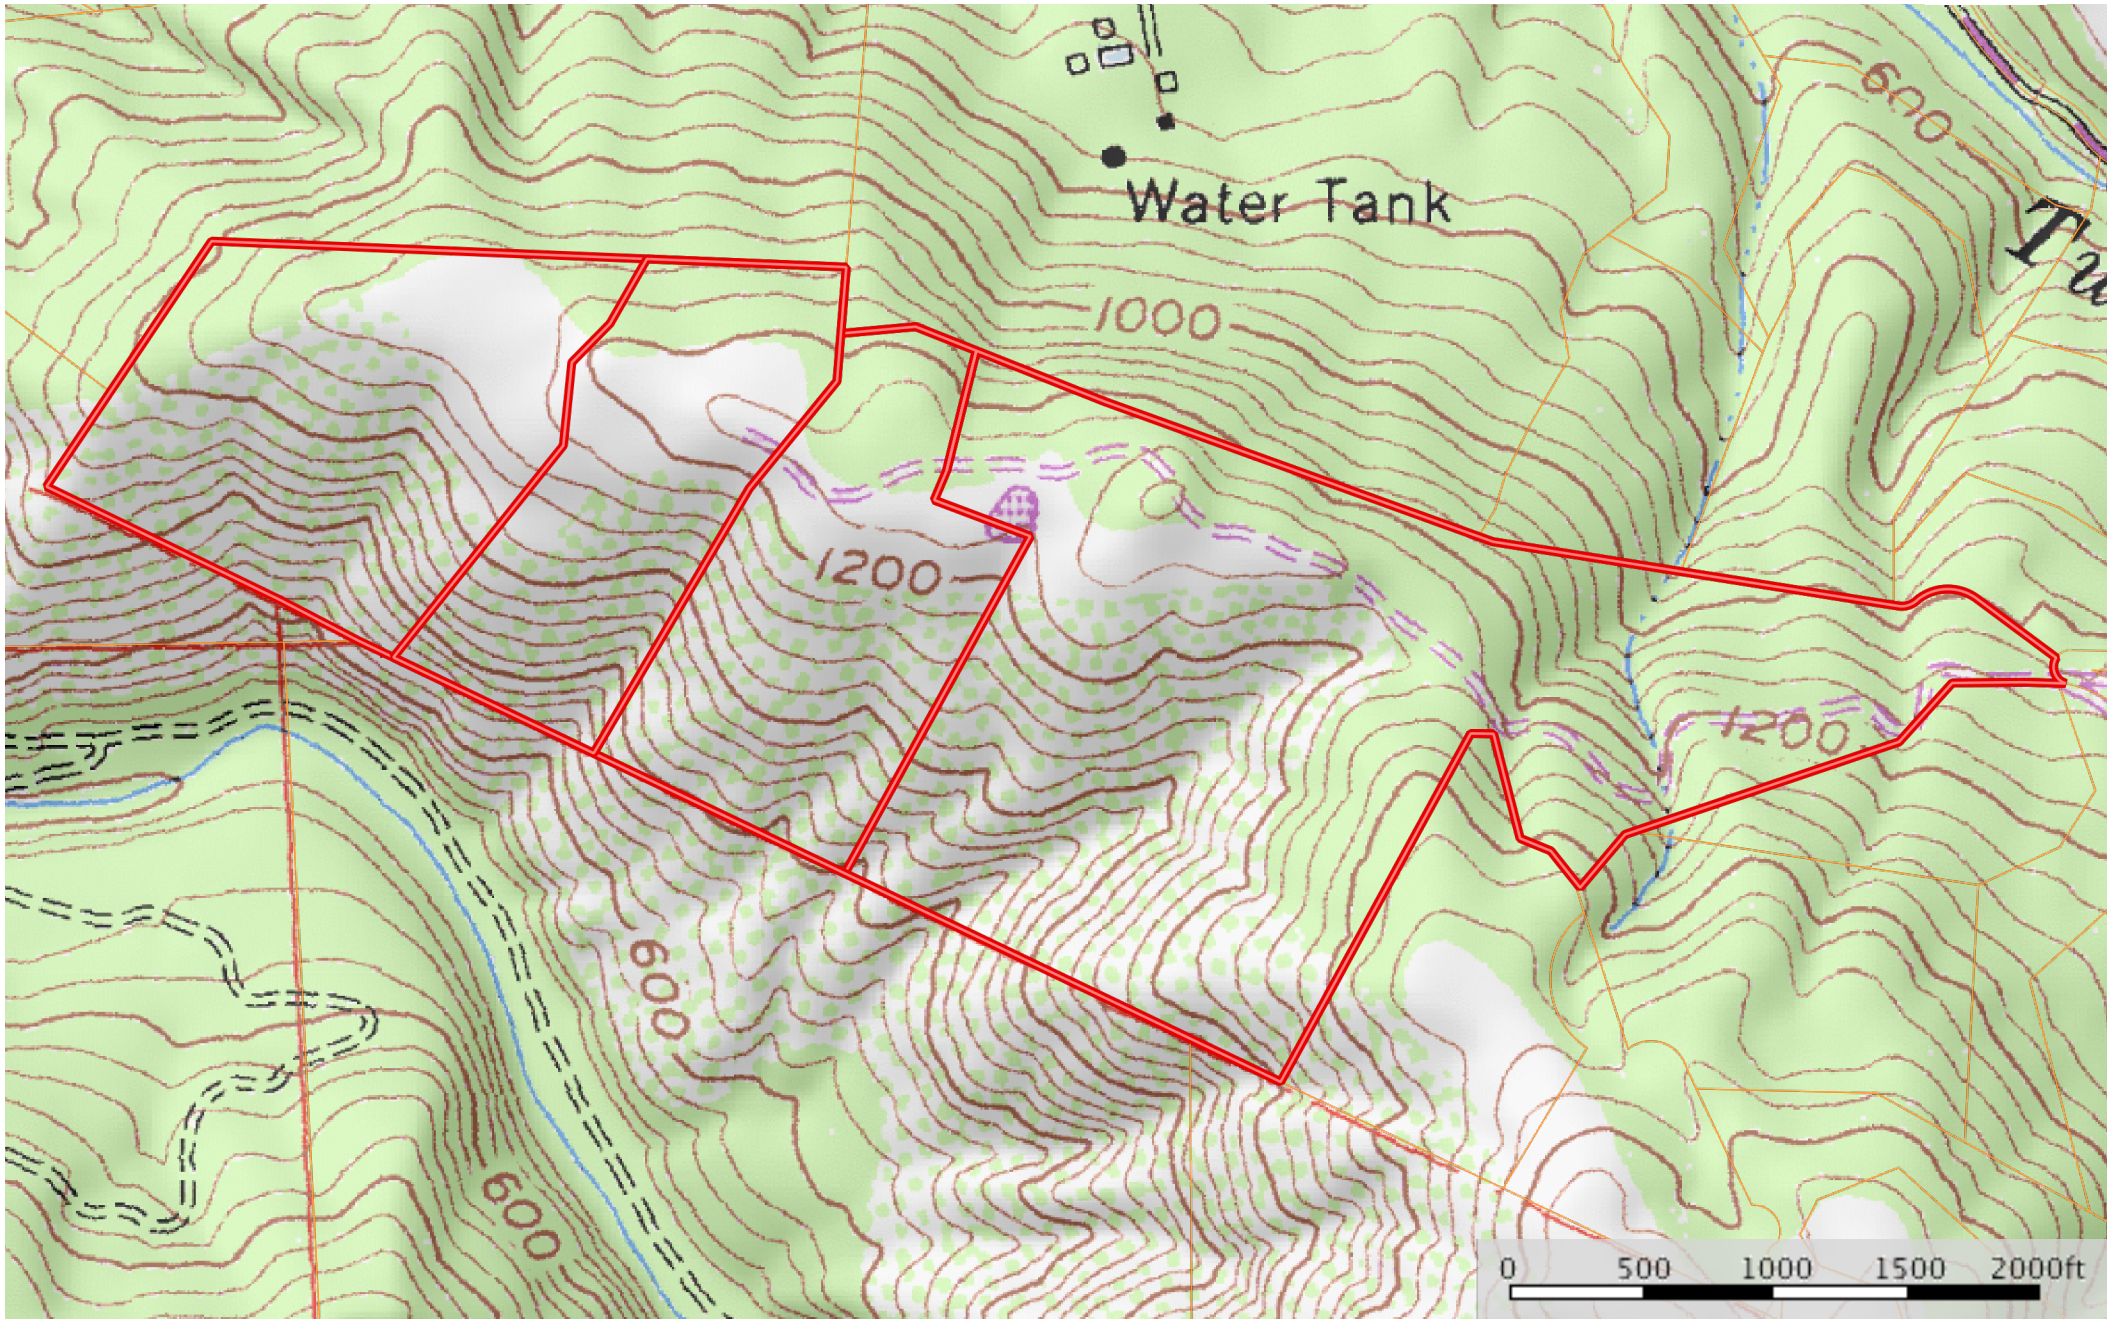

Rolling Ridge Ranch

Monterey County, California, 154 AC +/-

 Boundary