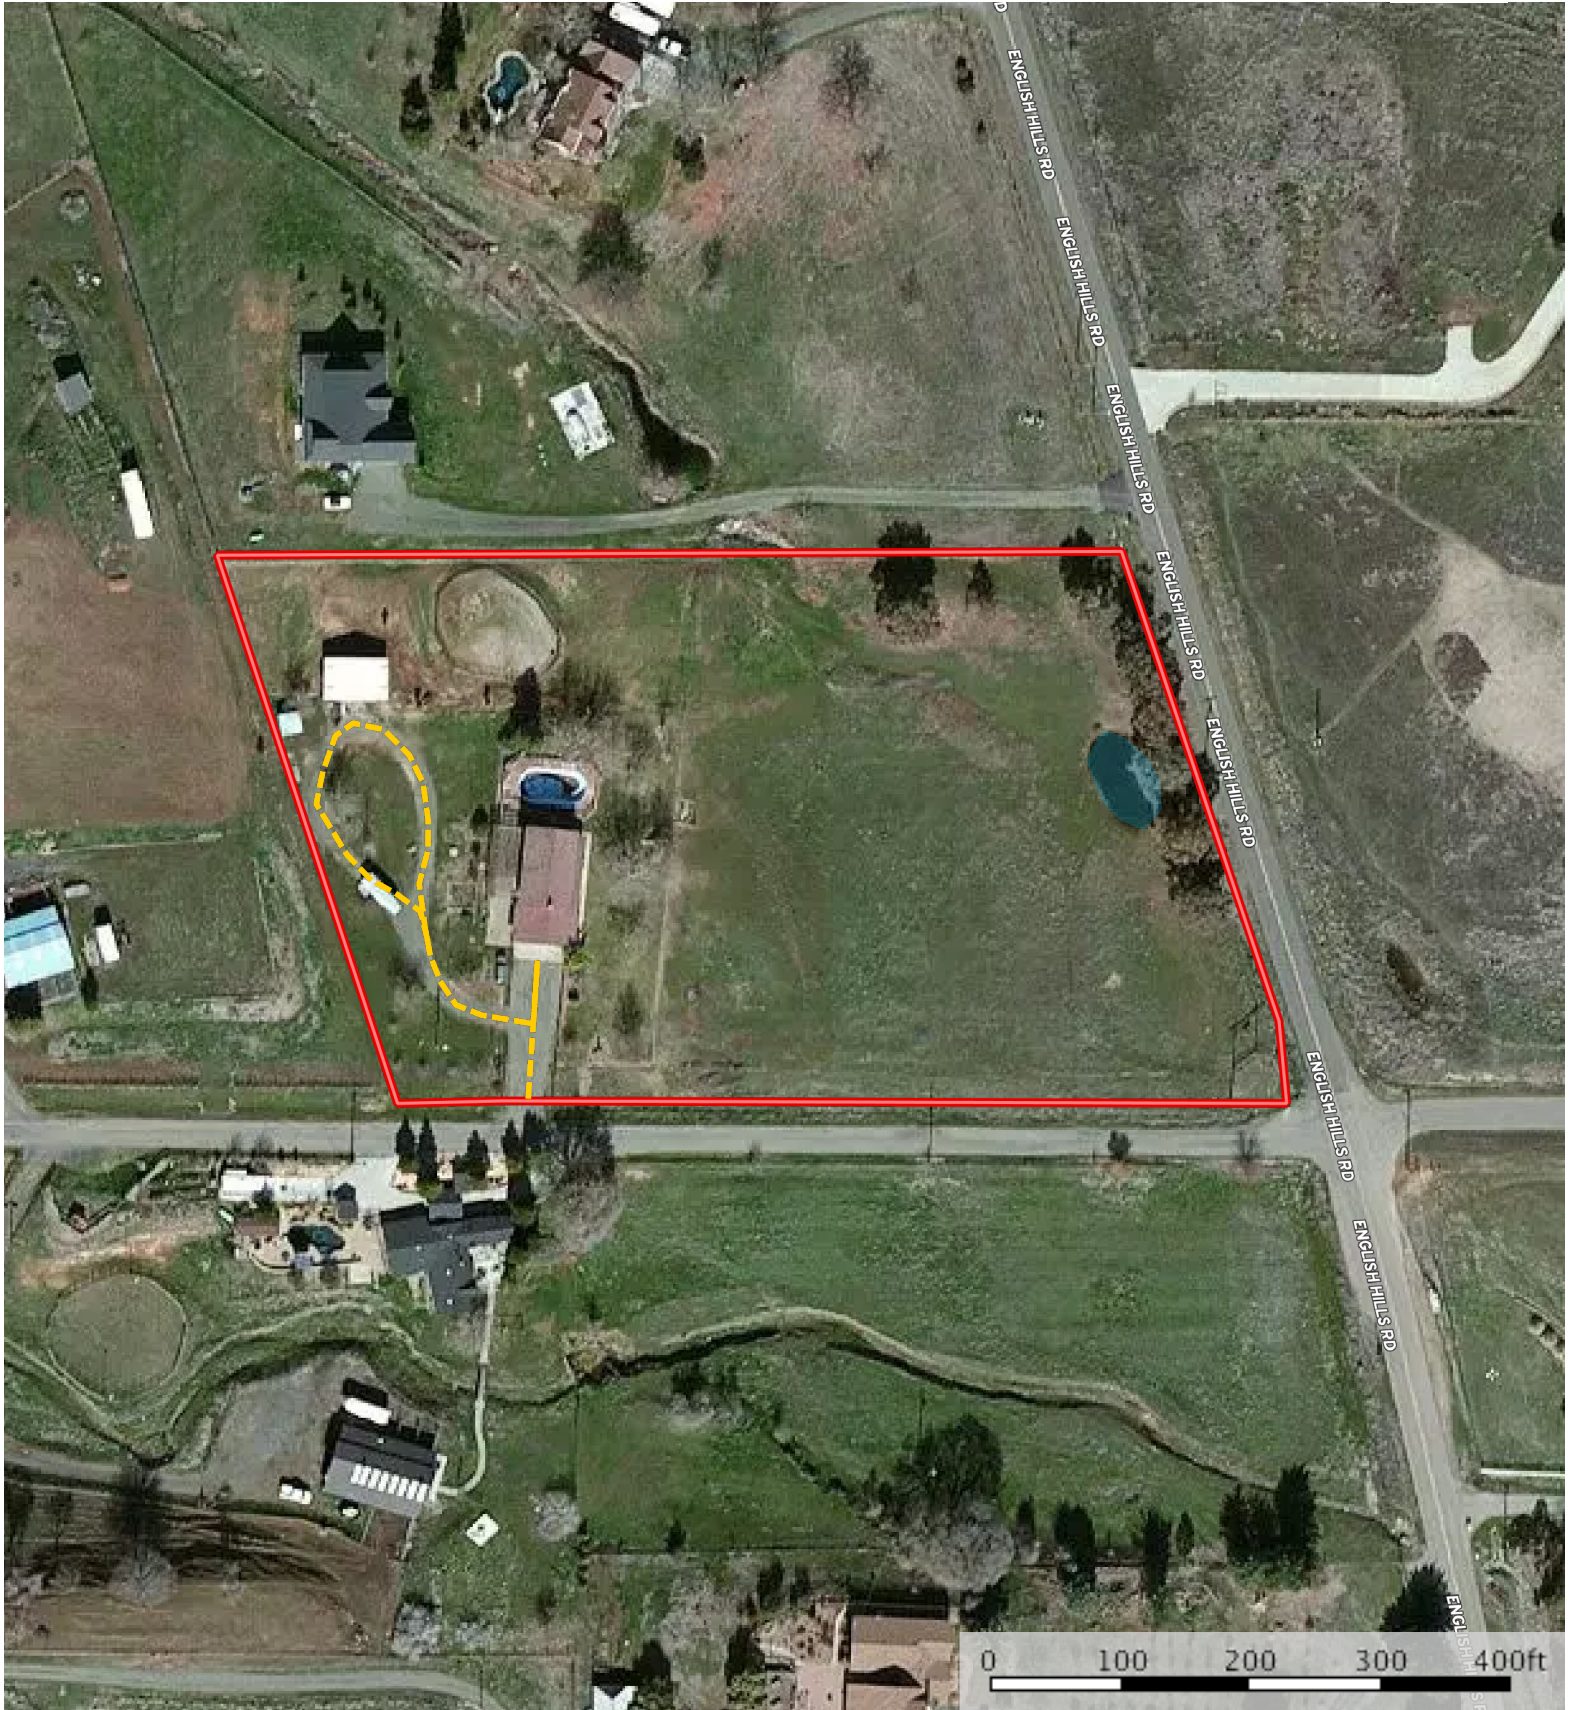

3941 Skyhawk Ln.
Solano County, California, AC +/-

Photo Point Road / Trail Pond / Tank Boundary