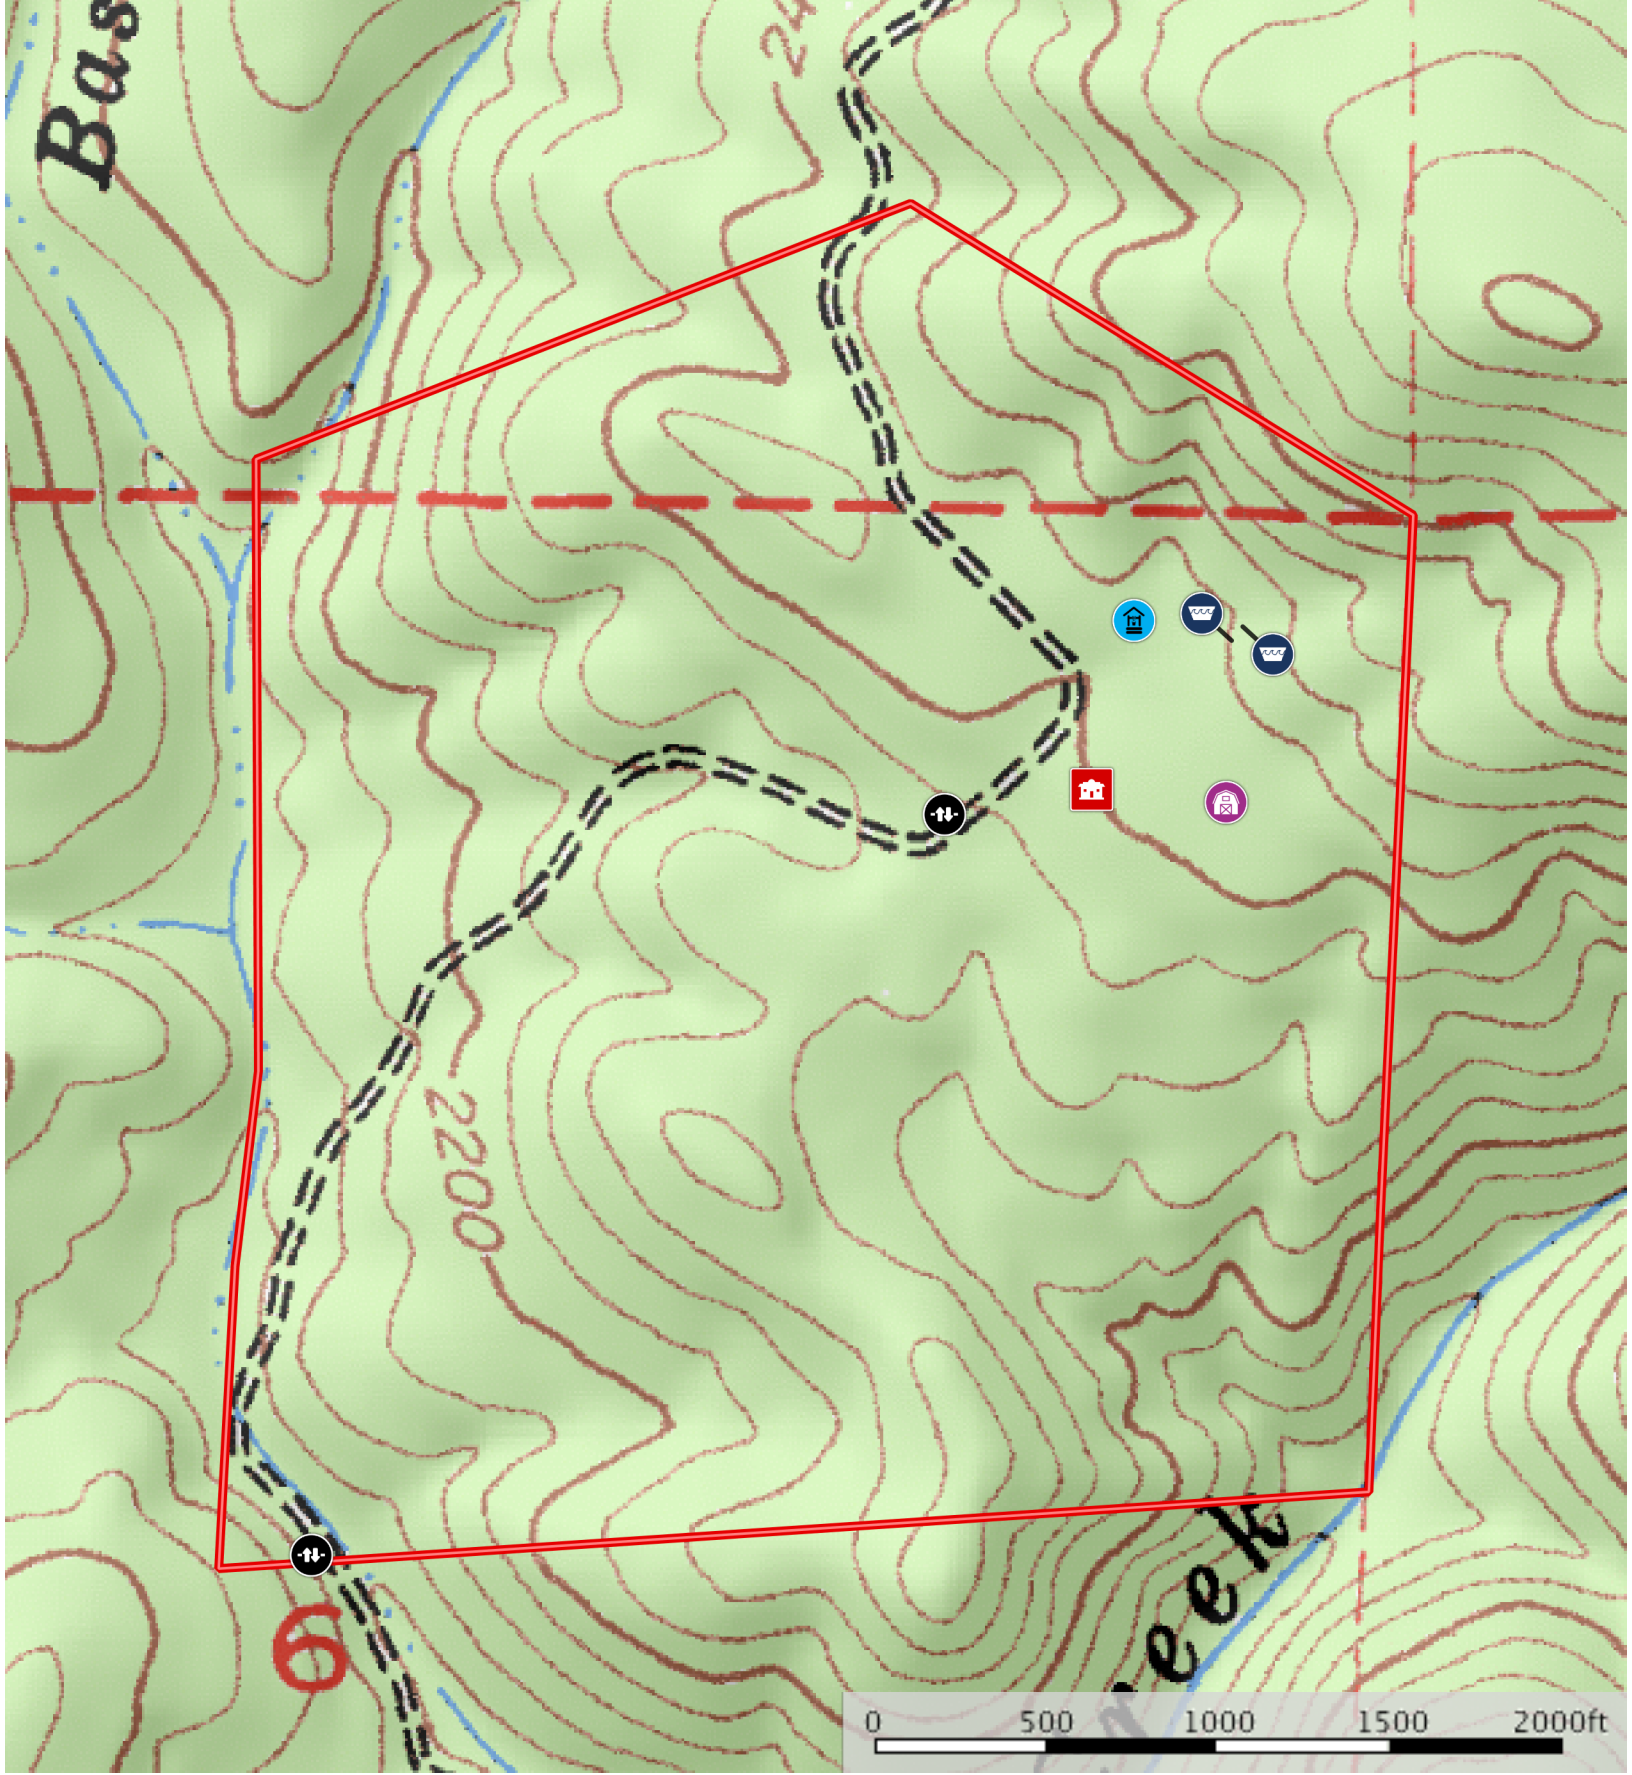

Holmes - 160
Calaveras County, California, 160 AC +/-

- Barn
- Main House
- Well
- Water Storage
- Gate
- Boundary