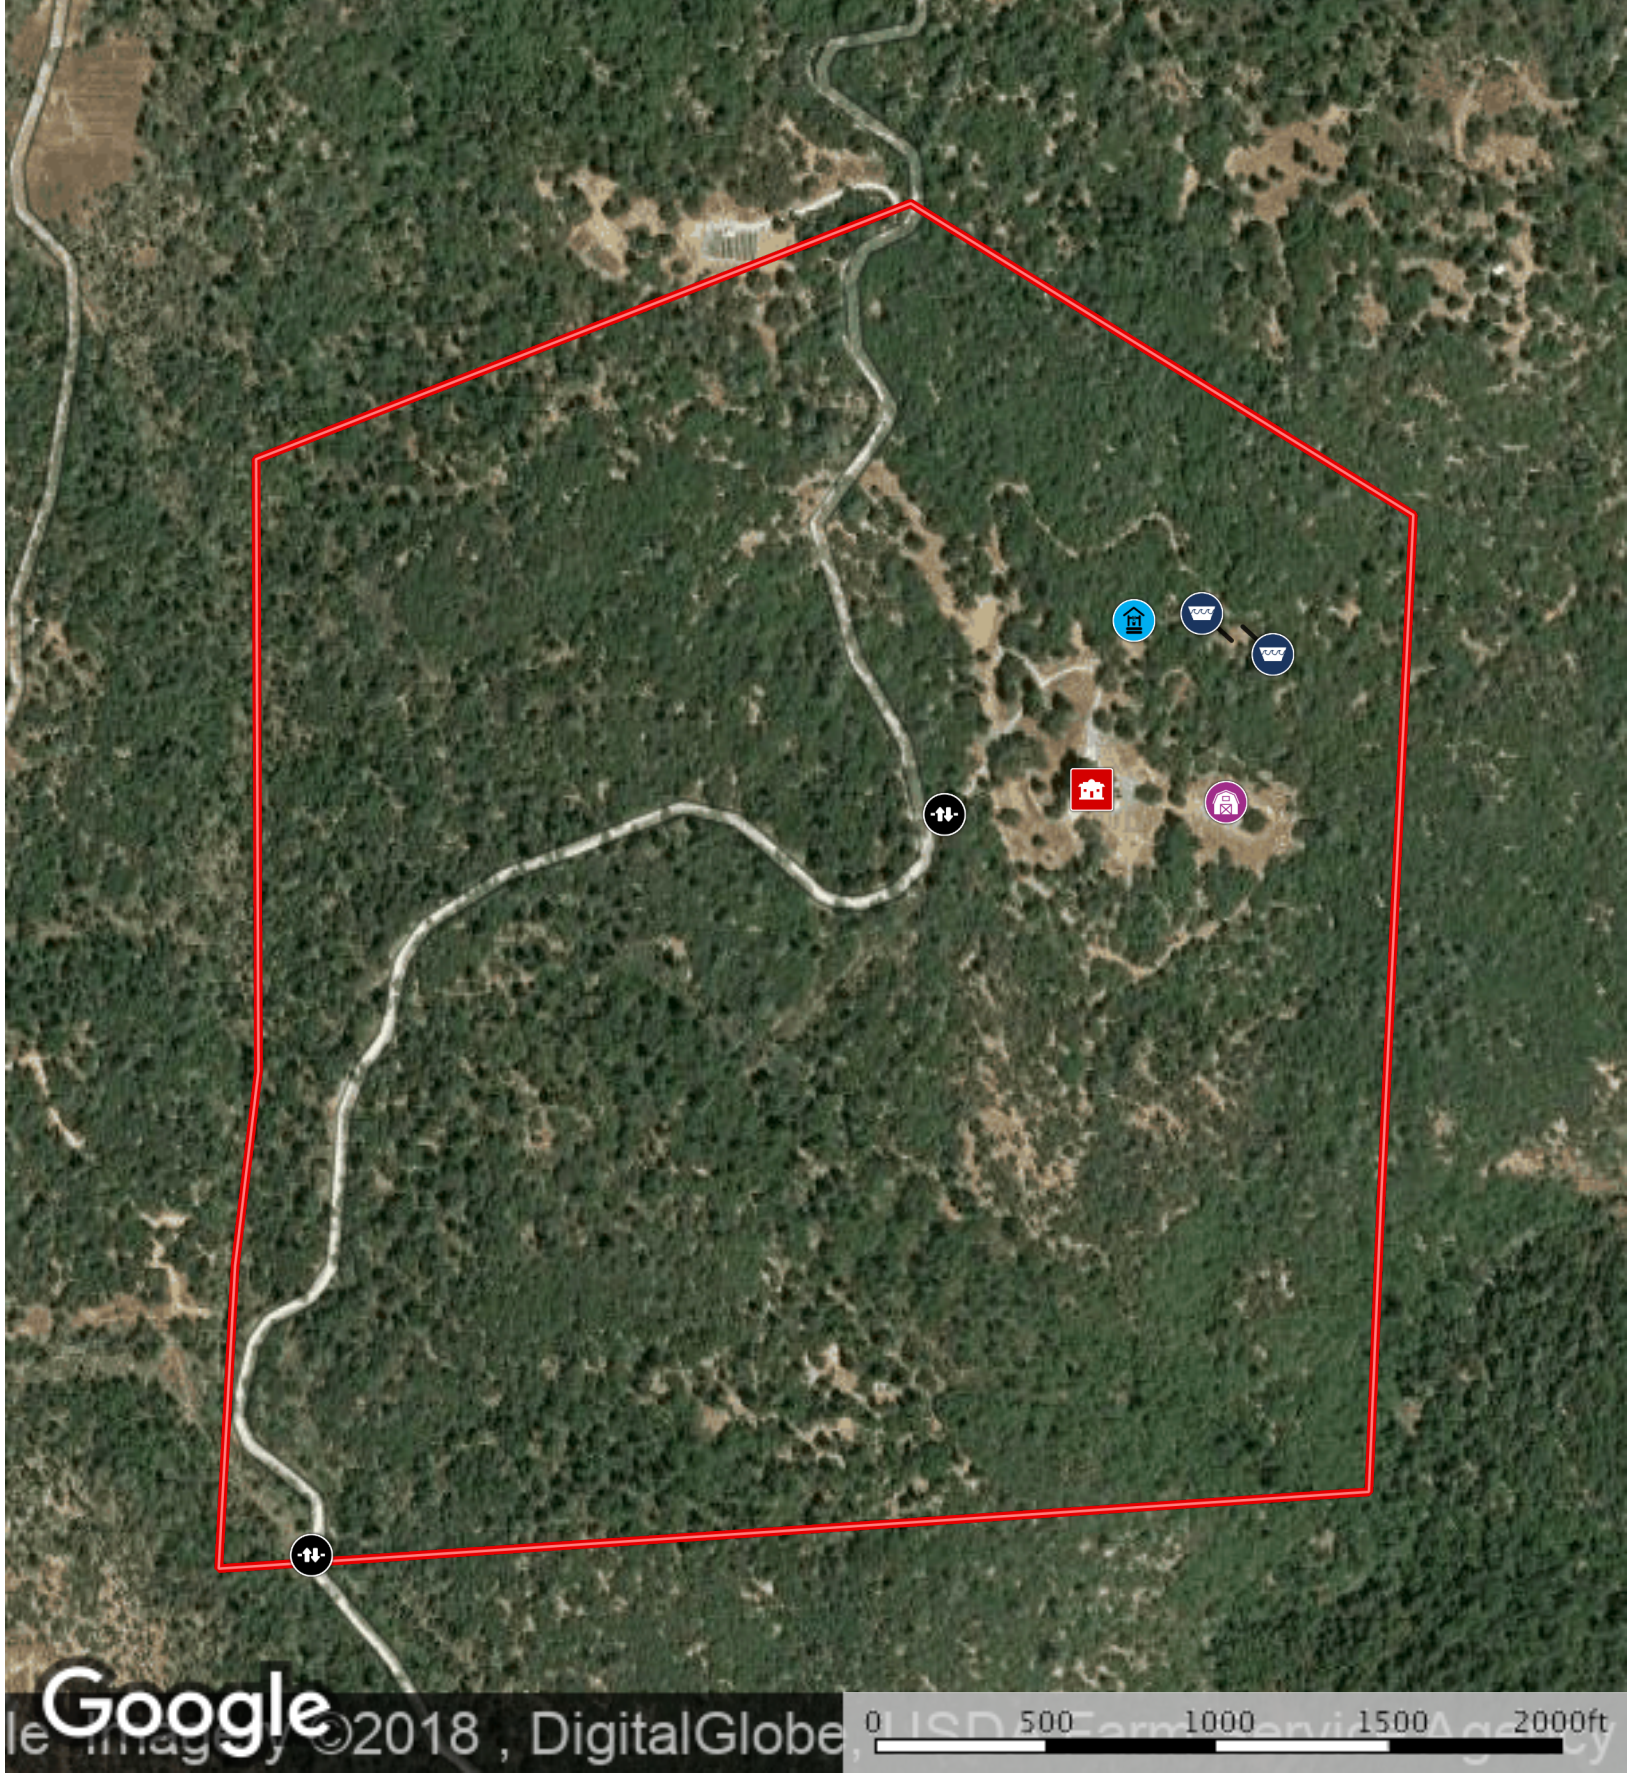

**Holmes - 160**  
Calaveras County, California, 160 AC +/-

Google 2018, DigitalGlobe, USDA Farm Service Agency

0 500 1000 1500 2000ft

Barn Main House Well Water Storage Gate Boundary