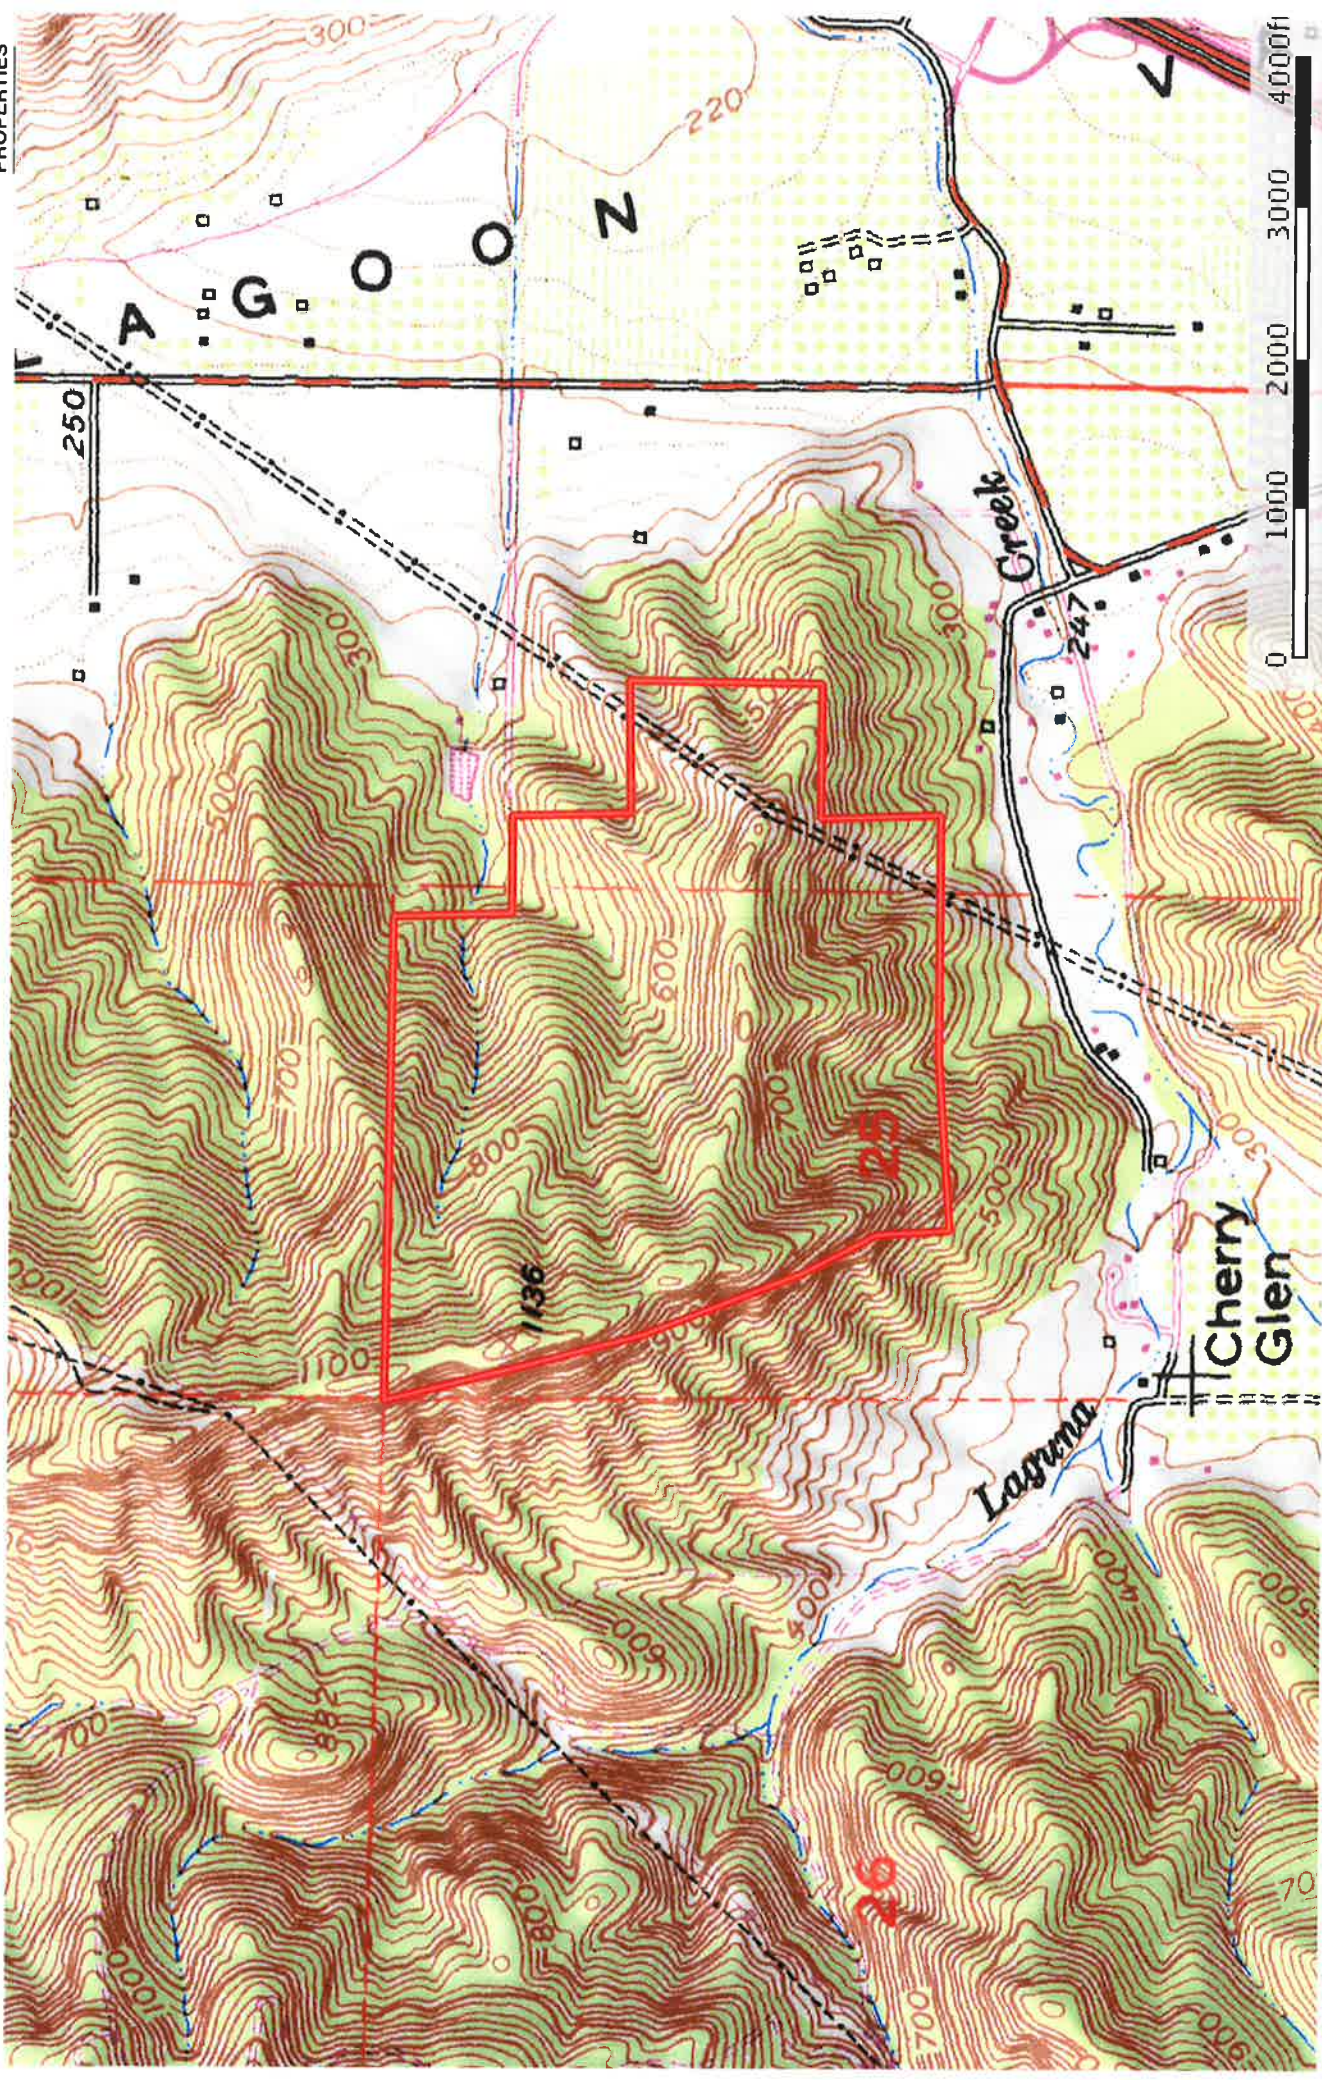

Volano County, California, 185 AC +/-

Boundary

Paul Keig
Solano County, California, 185.0 AC +/-

 Boundary

TODD RENFREW

The information contained herein was obtained from sources deemed to be reliable. MapRight Services makes no warranties or guarantees as to the completeness or accuracy thereof. 844.832.6277 - mapright.com

Paul Keig
Solano County, California, 185.0 AC +/-

 Boundary

TODD RENFREW

The information contained herein was obtained from sources deemed to be reliable. MapRight Services makes no warranties or guarantees as to its completeness or accuracy thereof. 844.932.6277 - mapright.com

Map data ©2016, Google Imagery ©2016, DigitalGlobe, GeoEye, Geoworld, IGN, GeoEye, Geomatics, USDA Farm Service Agency
© 2015 ParcelQuest www.parcelquest.com (888) 217-8999