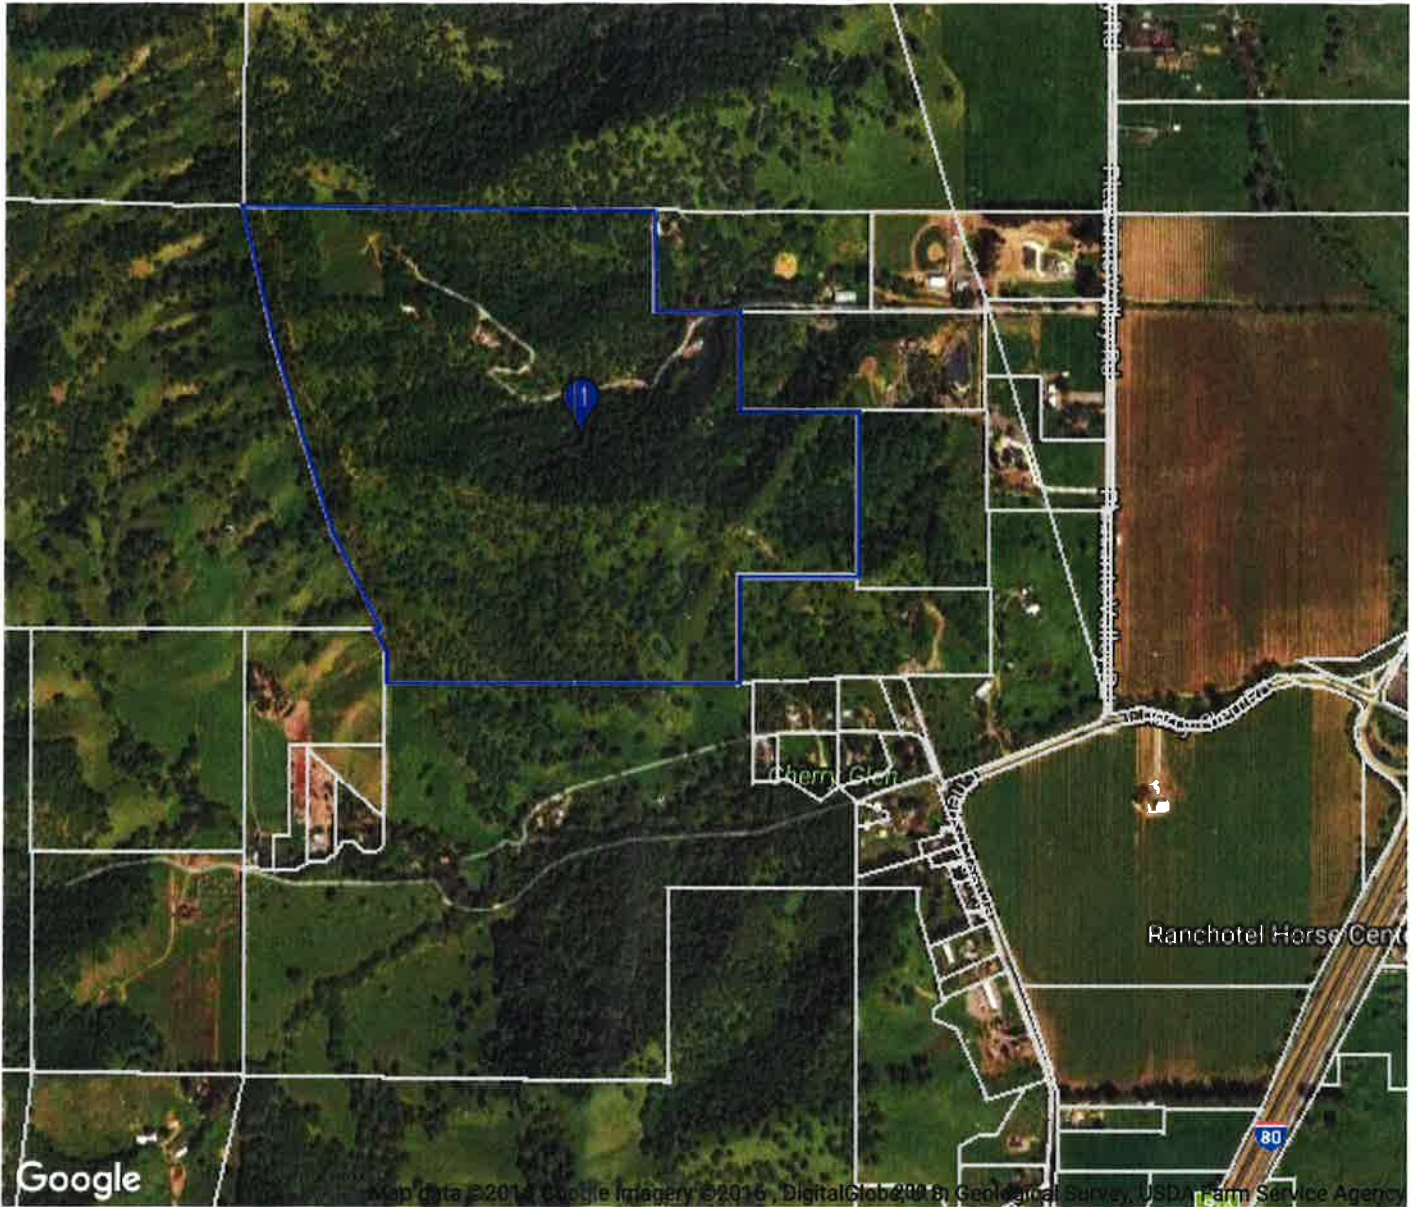

Volano County, California, 185 AC +/-

Boundary

Paul Keig
Solano County, California, 185.0 AC +/-

 Boundary

TODD RENFREW

The information contained herein was obtained from sources deemed to be reliable. MapRight Services makes no warranties or guarantees as to the completeness or accuracy thereof. 844.832.6277 - mapright.com

Paul Keig
Solano County, California, 185.0 AC +/-

 Boundary

TODD RENFREW

The information contained herein was obtained from sources deemed to be reliable. MapRight Services makes no warranties or guarantees as to its completeness or accuracy thereof. 844.932.6277 - mapright.com