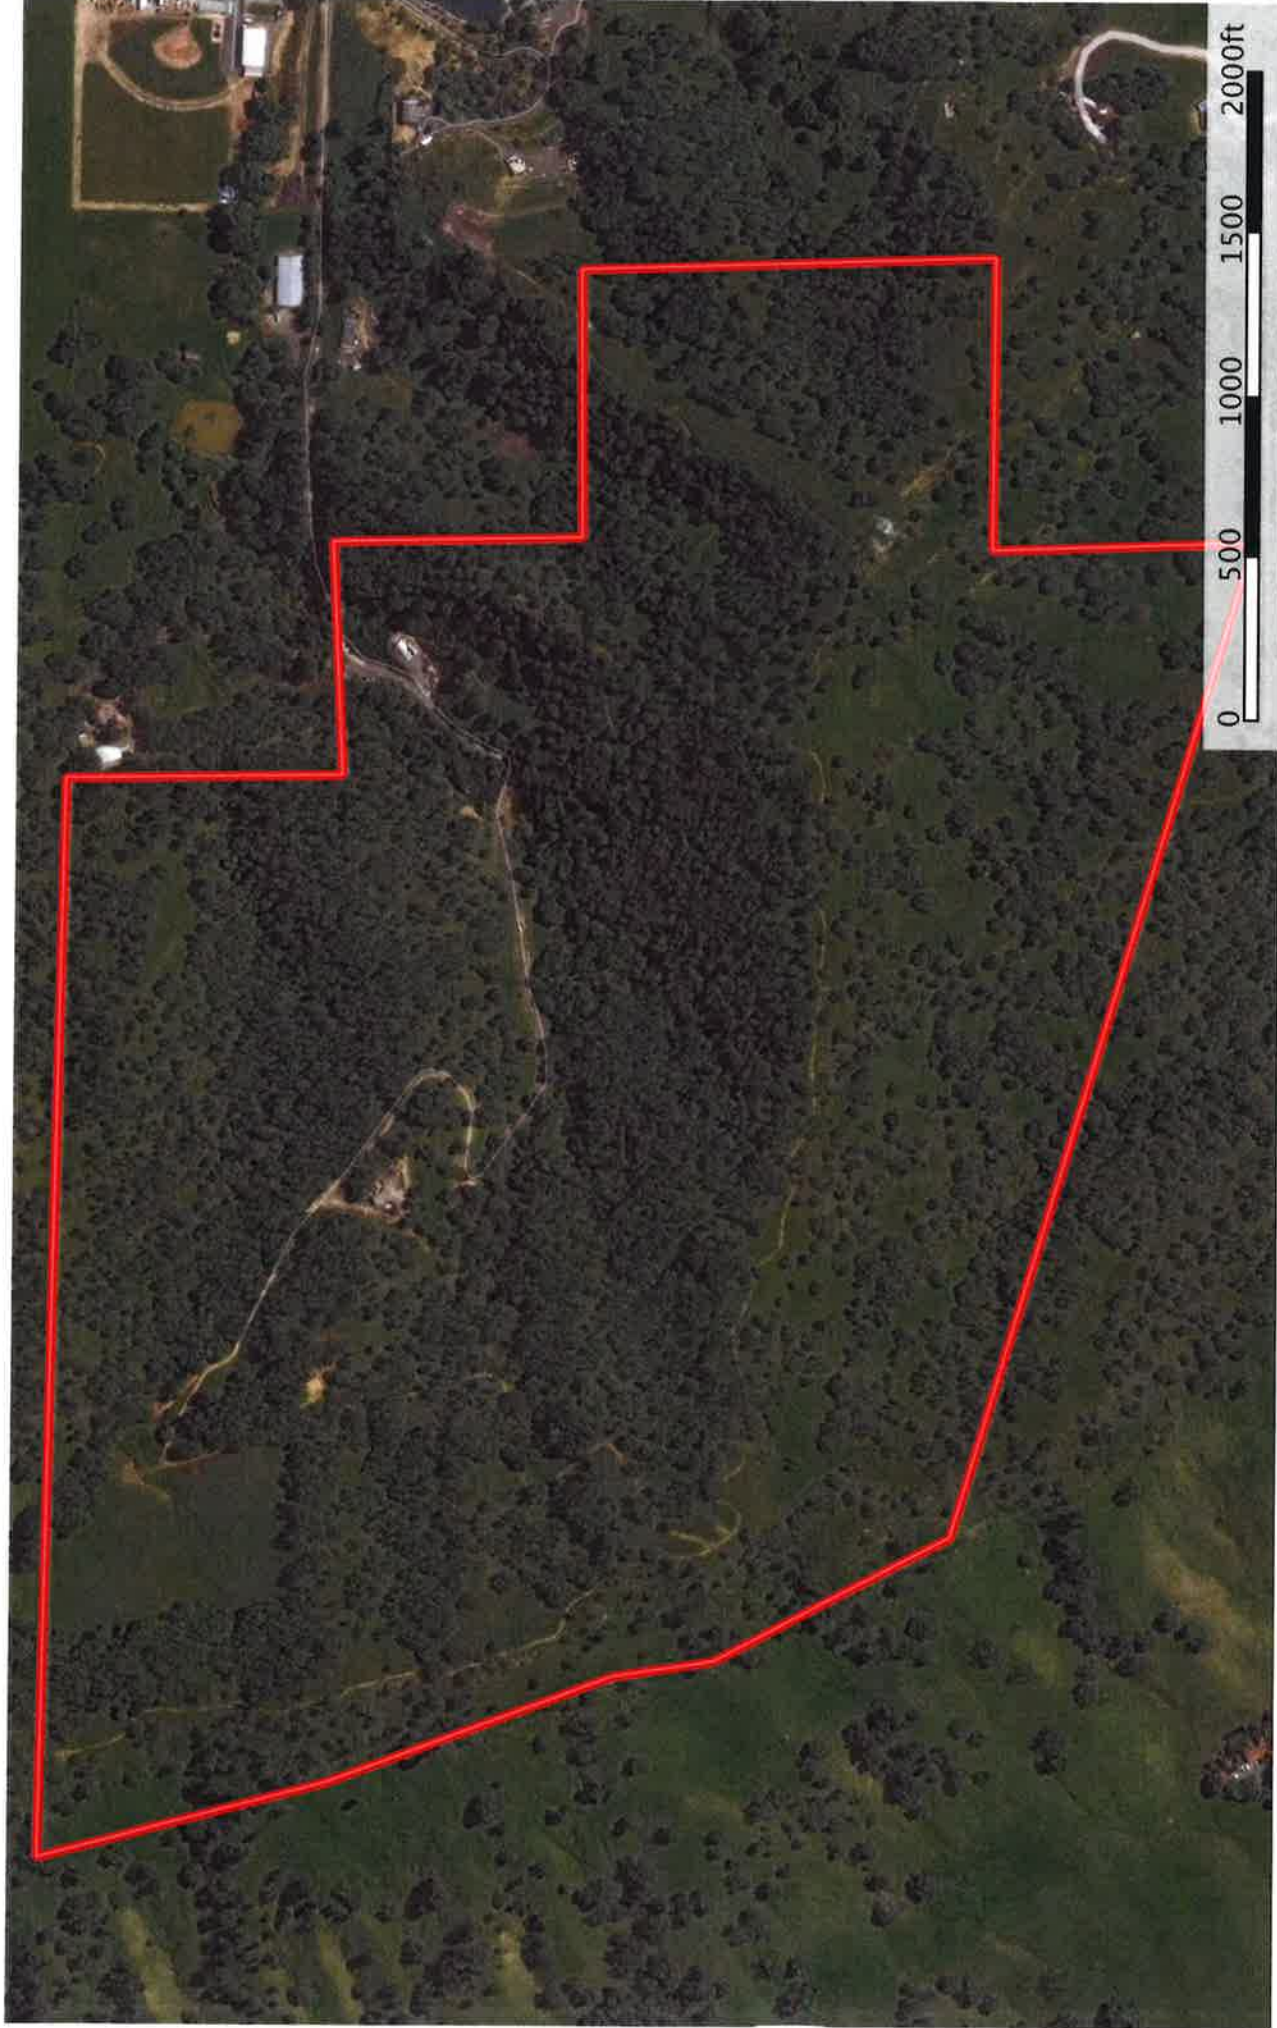

Paul Keig
Solano County, California, 185.0 AC +/-

Boundary

TODD RENFREW