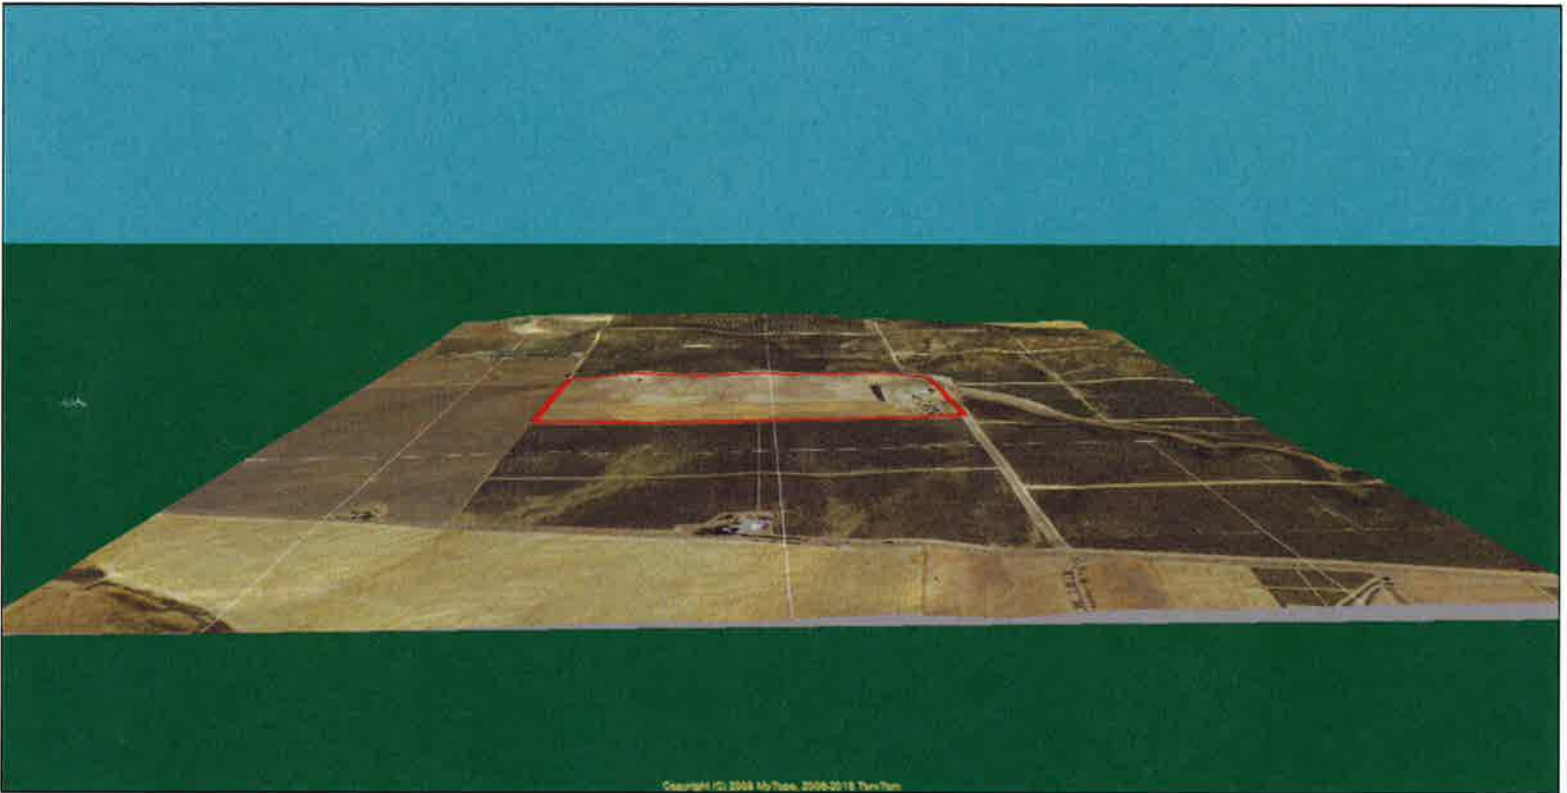

Name: MADISON NE, CA
Date: 12/14/15
Scale: 1 inch = 1,000 ft.

Location: 038° 43' 11.8082" N, 121° 54' 23.3466" W
Caption: <<Type caption here.>>

Name: MADISON
 Date: 12/14/15
 Scale: 1 inch = 666 ft.

Location: 038° 43' 12.7031" N, 121° 54' 34.1950" W
 Caption: <<Type caption here.>>