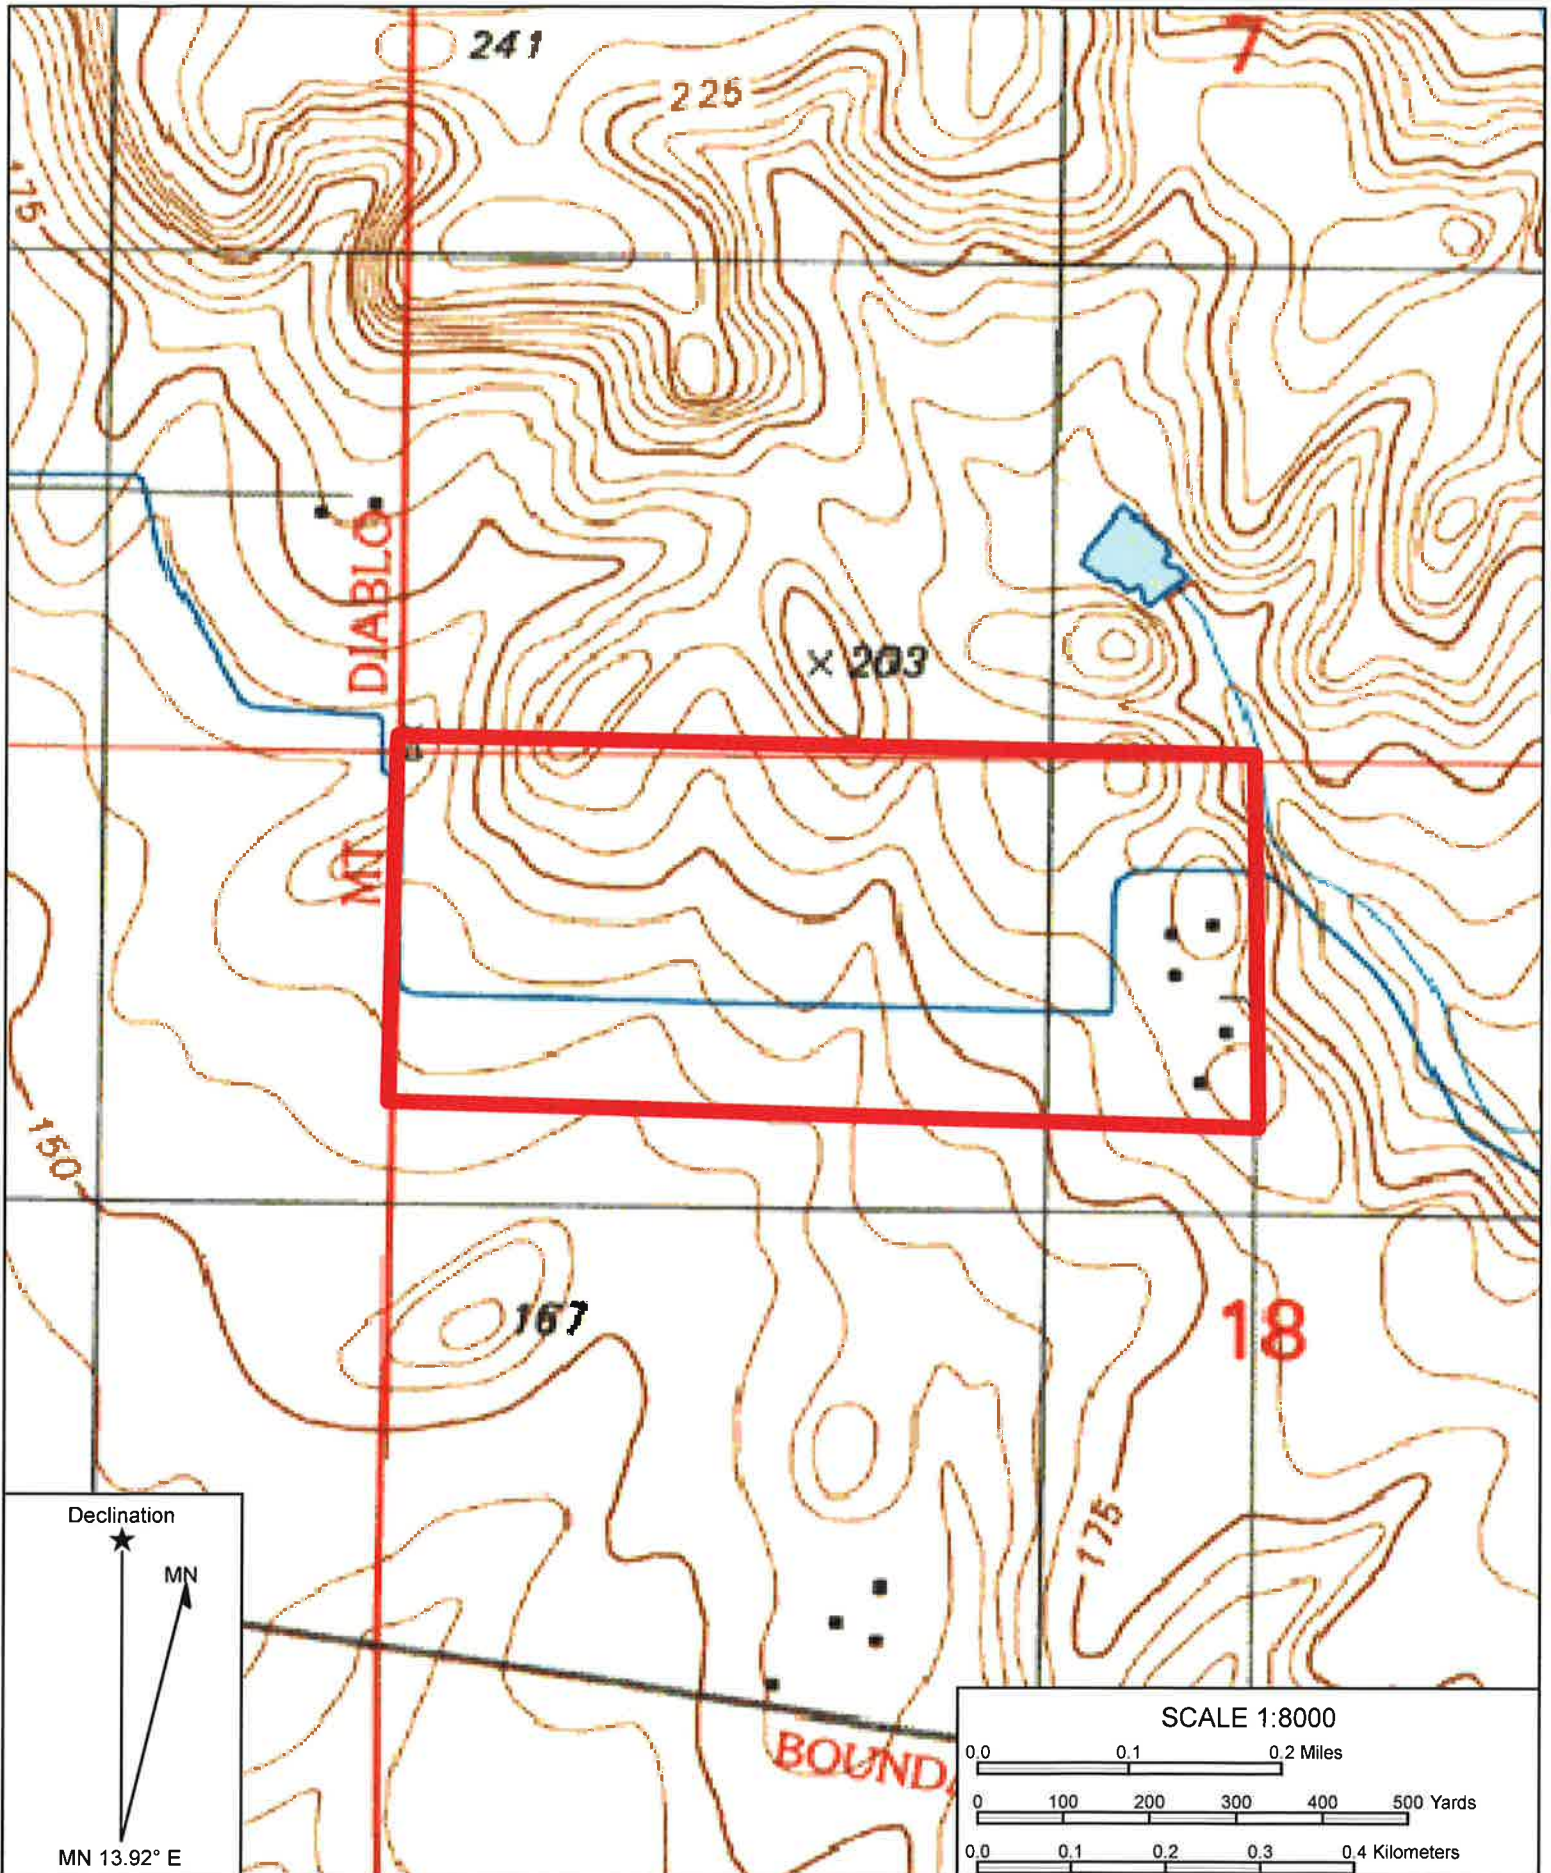

Name: MADISON NE, CA
Date: 12/14/15
Scale: 1 inch = 1,000 ft.

Location: 038° 43' 11.8082" N, 121° 54' 23.3466" W
Caption: <<Type caption here.>>

Name: MADISON
 Date: 12/14/15
 Scale: 1 inch = 666 ft.

Location: 038° 43' 12.7031" N, 121° 54' 34.1950" W
 Caption: <<Type caption here.>>

Copyright © 2008 MyPlace, 2008-2018 Terra.com