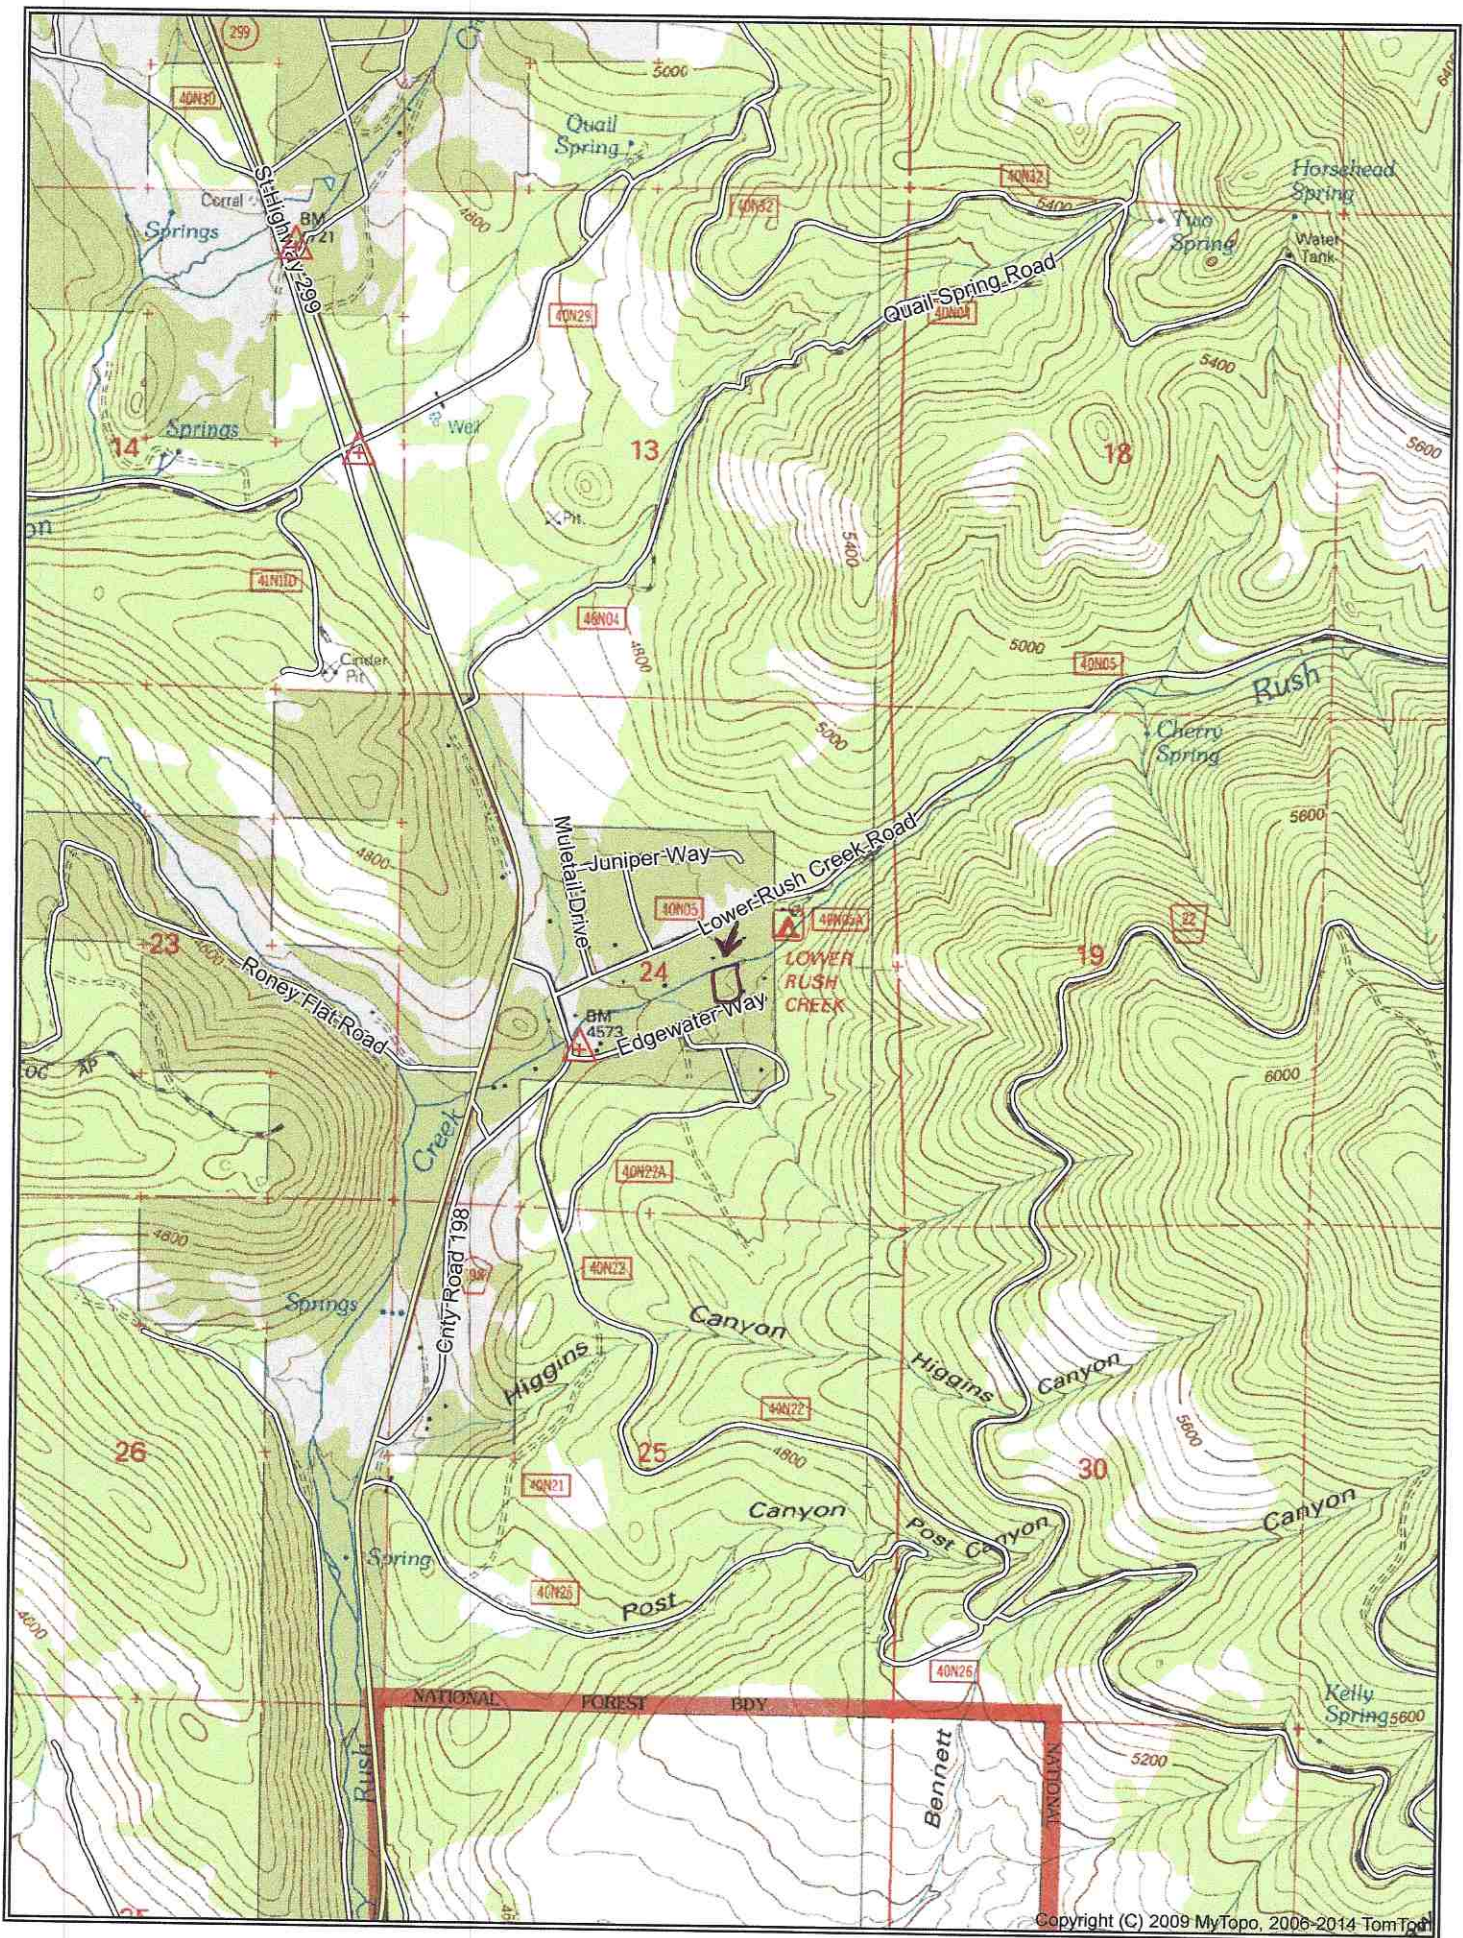

Quail-Spring Road

Muletail Drive

Juniper Way

Lower-Rush Creek Road

Lower Rush Creek

Edgewater Way

St-Highway 299

Cnty Road 198

St-Road

POR. of SEC. 24, T.40N., R.9E., M.D.B.&M.

Tax Area Code 56-01

Assessor's Map 18-48
County of Modoc, Calif.
January 2009

NOTE - ASSESSOR'S BLOCK CTR SE 1/4, SEC. 24
& LOT NUMBERS
SHOWN IN CIRCLES

Rush Creek Private Road Subdivision