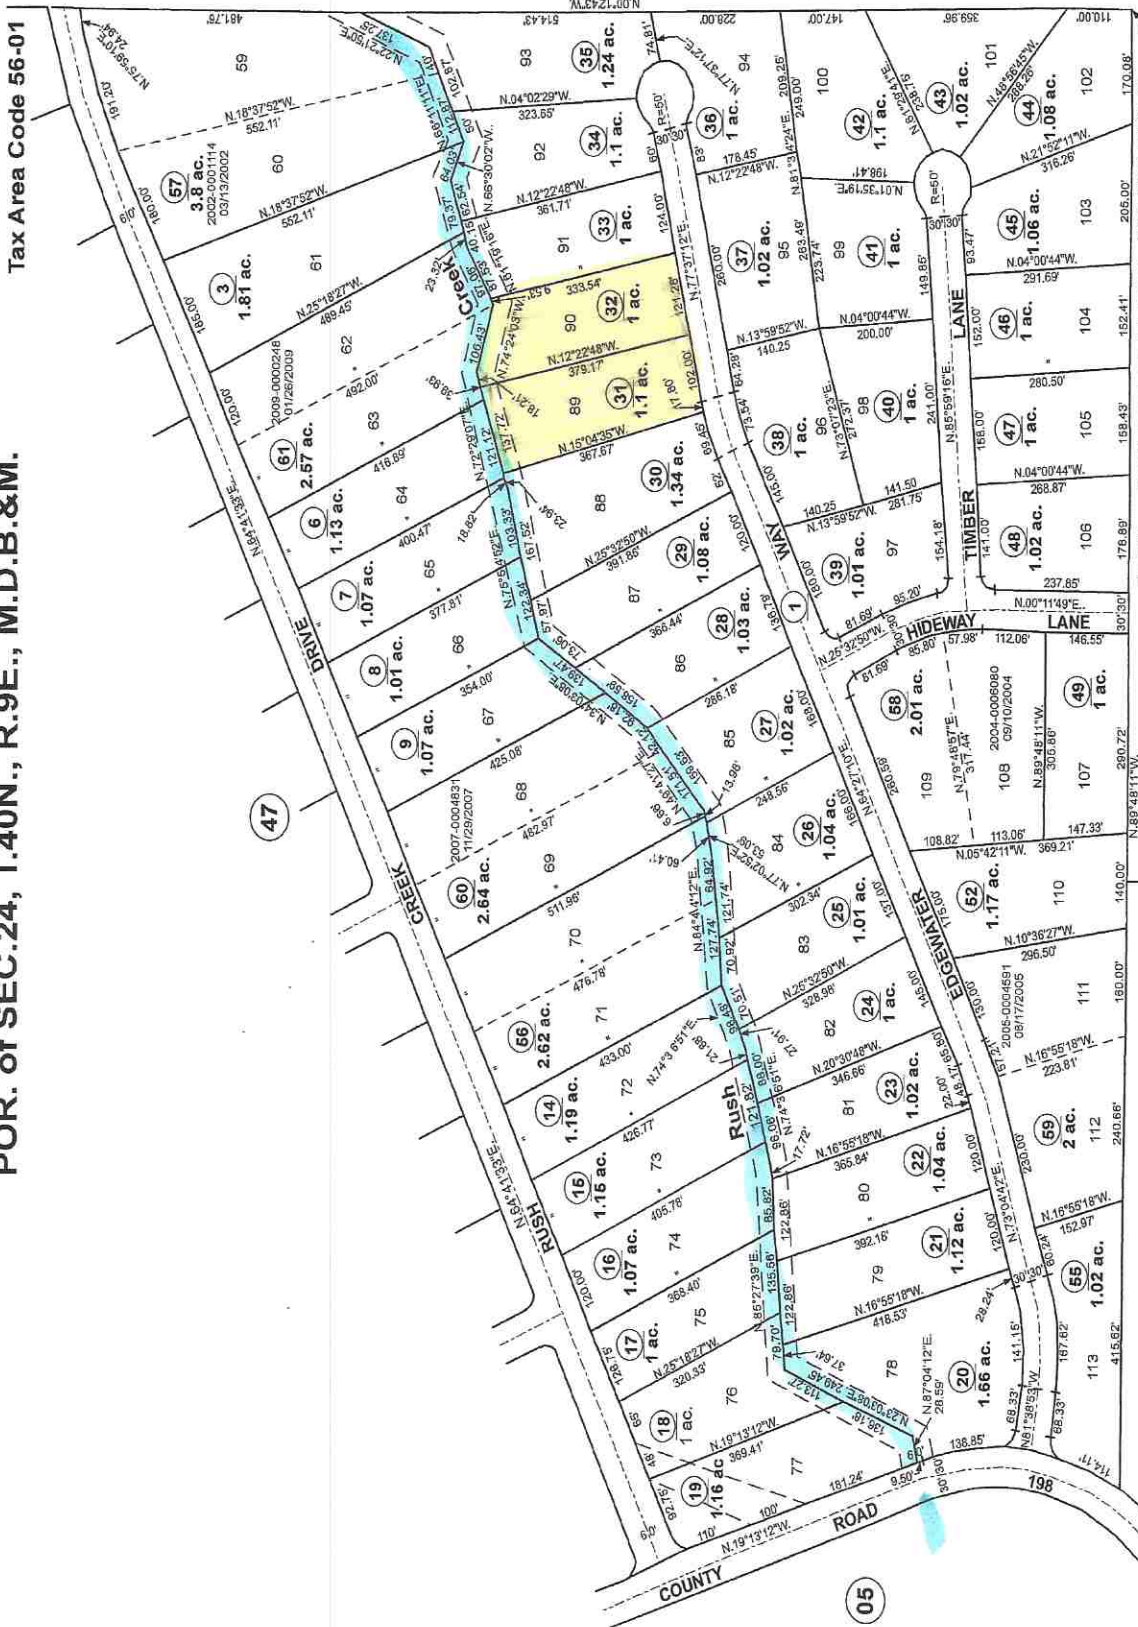

Quail-Spring Road

Muletail Drive

Juniper Way

Lower-Rush Creek Road

Lower Rush Creek

Edgewater Way

St-Highway 299

Cnty Road 198

St-Road

POR. of SEC. 24, T.40N., R.9E., M.D.B.&M.

Tax Area Code 56-01

Assessor's Map 18-48
County of Modoc, Calif.
January 2009

NOTE - ASSESSOR'S BLOCK CTR SE 1/4, SEC. 24
& LOT NUMBERS
SHOWN IN CIRCLES

Rush Creek Private Road Subdivision