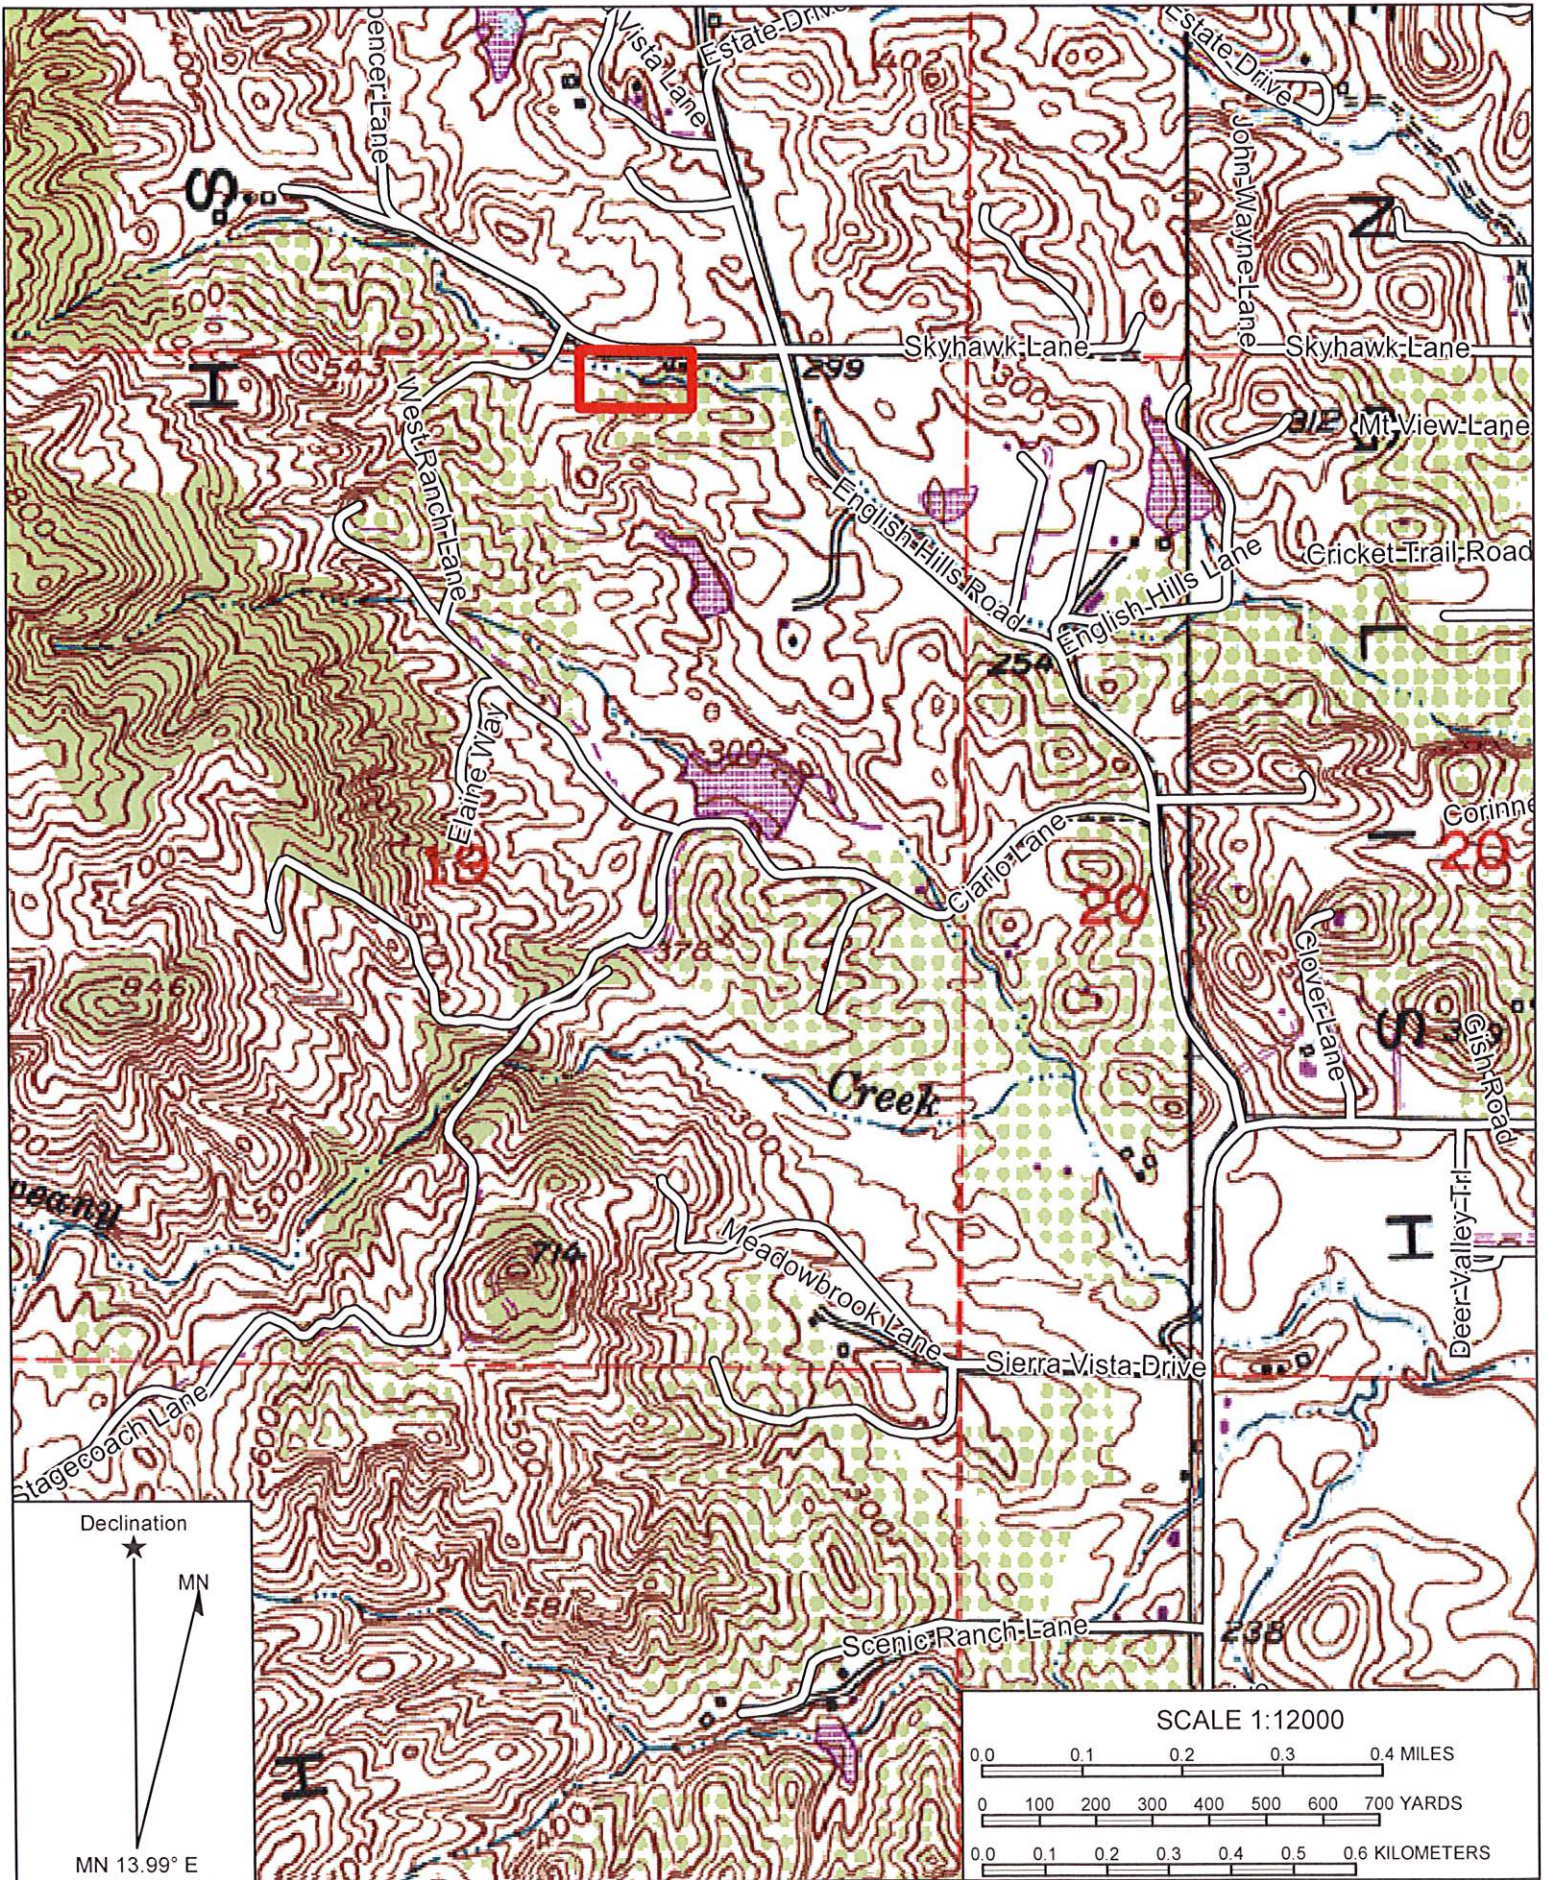

Name: MOUNT VACA NE, CA
 Date: 06/04/14
 Scale: 1 inch = 400 ft.

Location: 038° 26' 41.04" N, 122° 00' 36.28" W
 Caption: <<Type caption here.>>

Name: MT VACA
 Date: 06/04/14
 Scale: 1 inch = 1,000 ft.

Location: 038° 26' 13.58" N, 122° 00' 27.47" W
 Caption: <<Type caption here.>>

Ctrl+Q