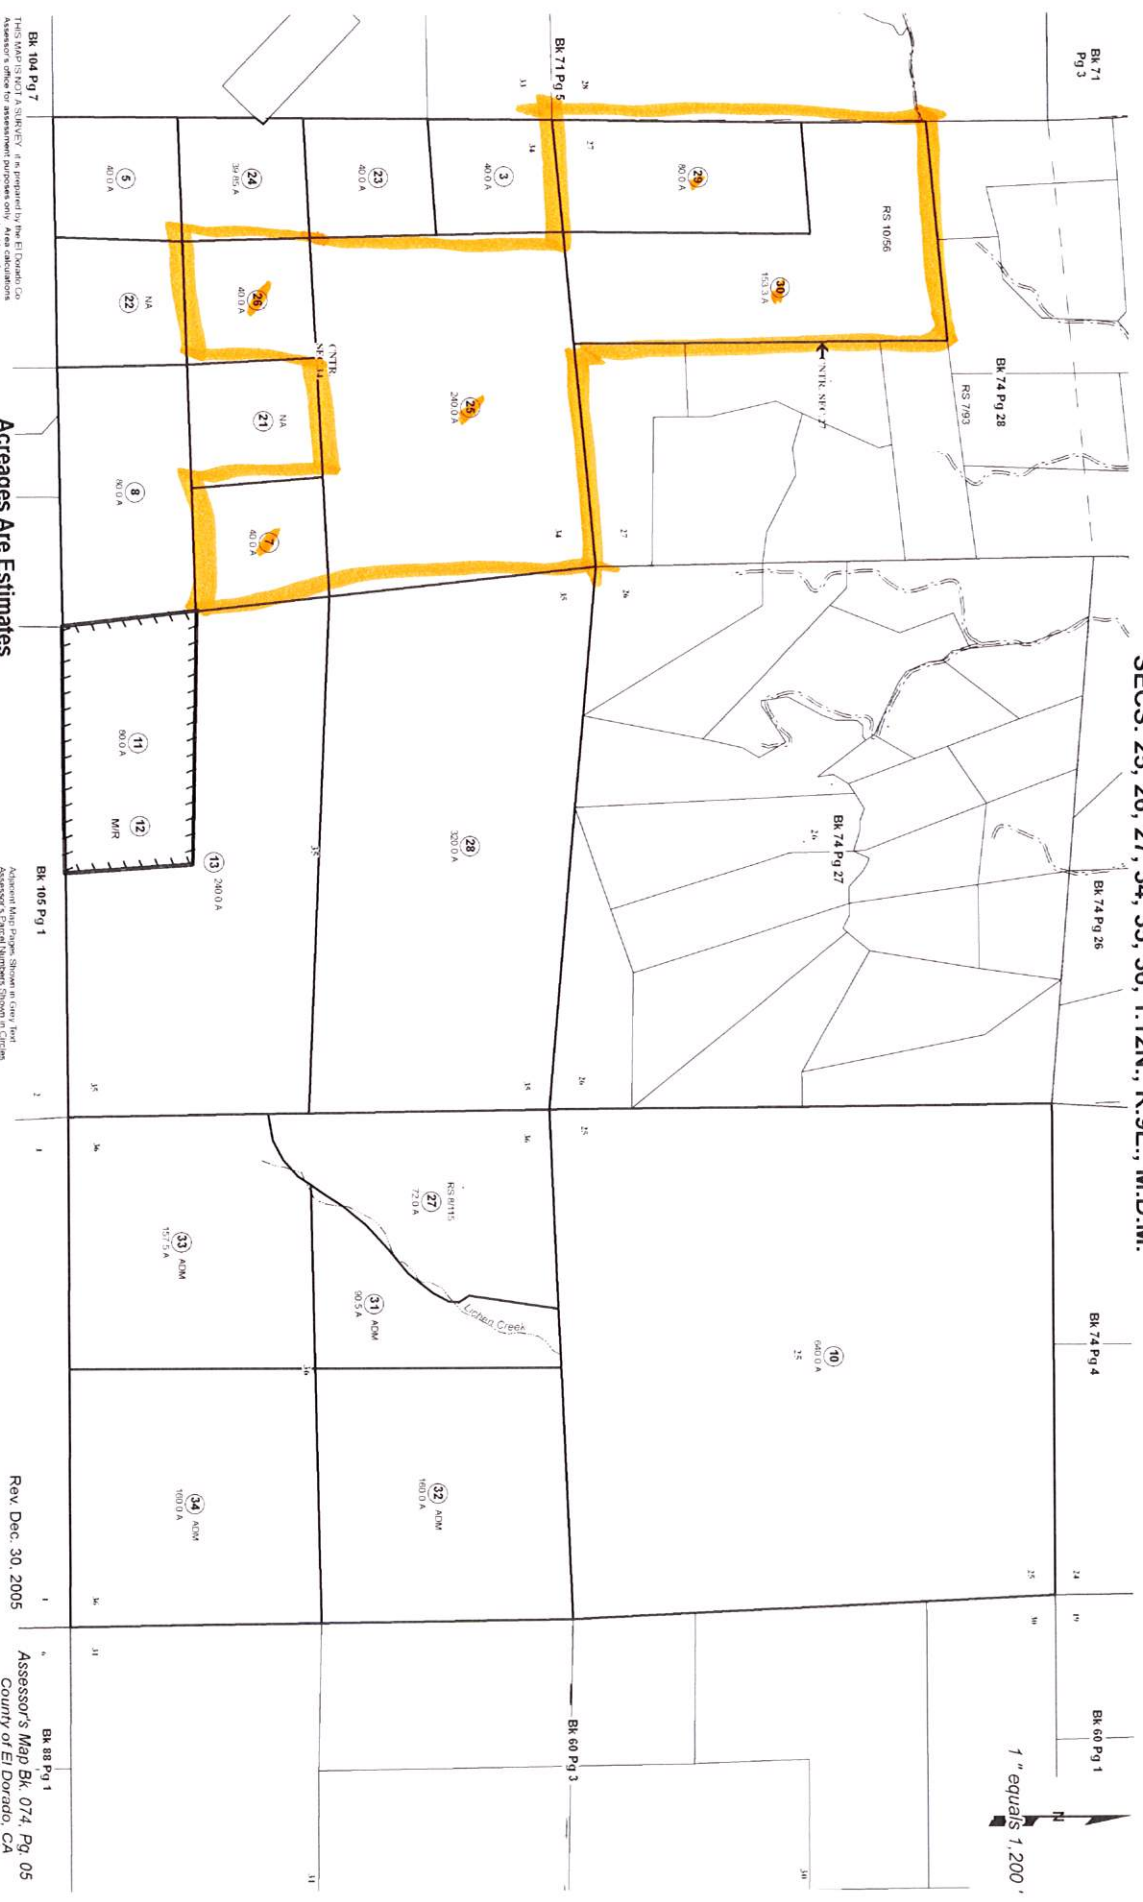

SECS. 25, 26, 27, 34, 35, 36, T.12N., R.9E., M.D.M.

74:05

Acreages Are Estimates

Bk 106 Pg 1
Advanced Map Paper, Shown in Green, Text Assessor's Parcel Numbers Shown in Orange

Rev Dec. 30, 2005

Bk 88 Pg 1
Assessor's Map Bk. 074, Pg. 05
County of El Dorado, CA