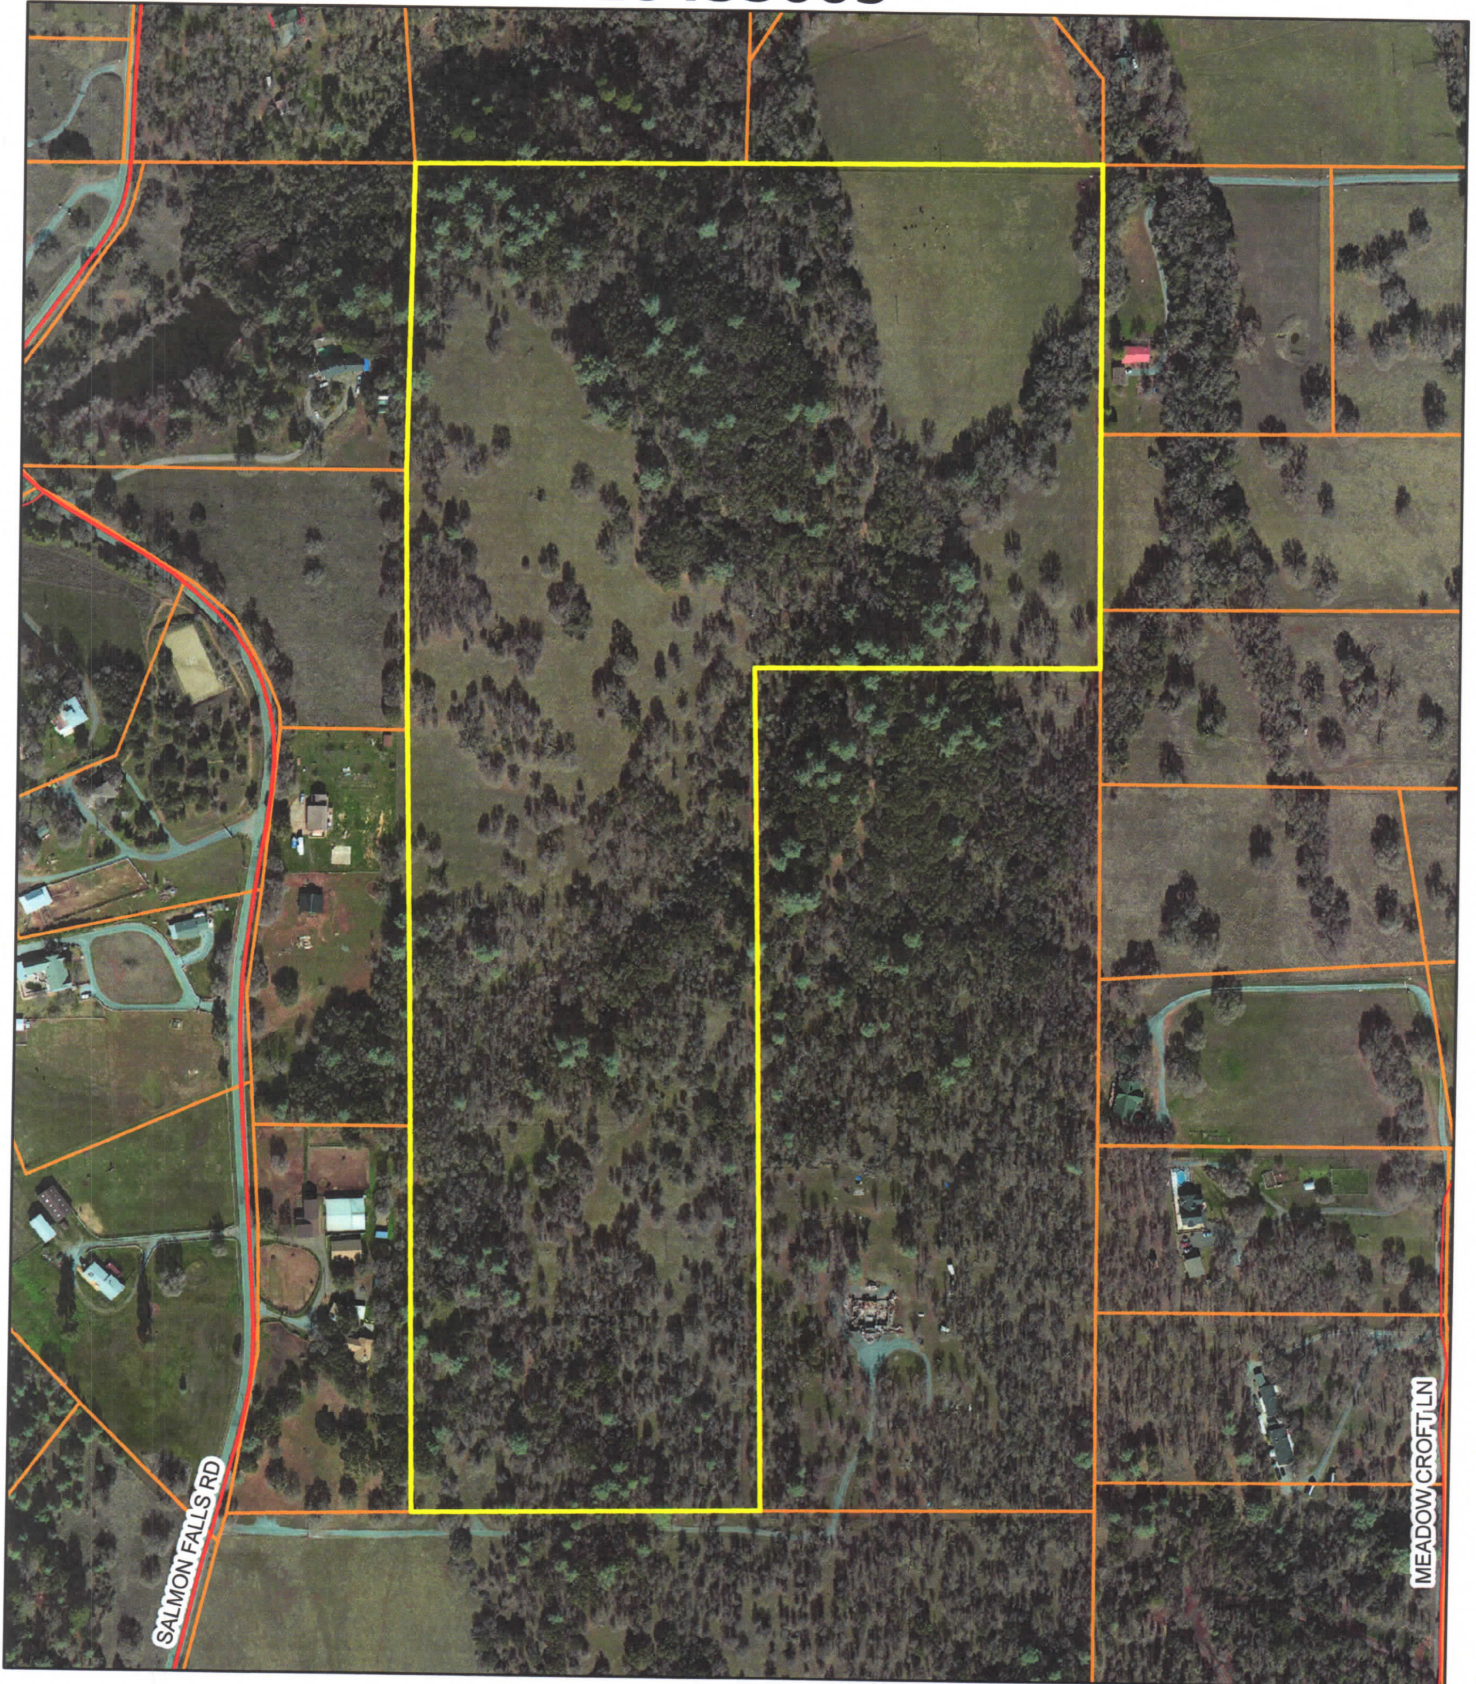

APN 10435005

Aerials Copyright 2003,2004,2006,2007,2011 All Rights Reserved

Disclaimer: This depiction was compiled from unverified public and private sources and is illustrative only. No representation is made as to accuracy of this information. Parcel boundaries are particularly unreliable. Users make use of this depiction at their own risk.

Map displayed in State Plane Coordinate System (NAD 1983 California Zone 2, feet)