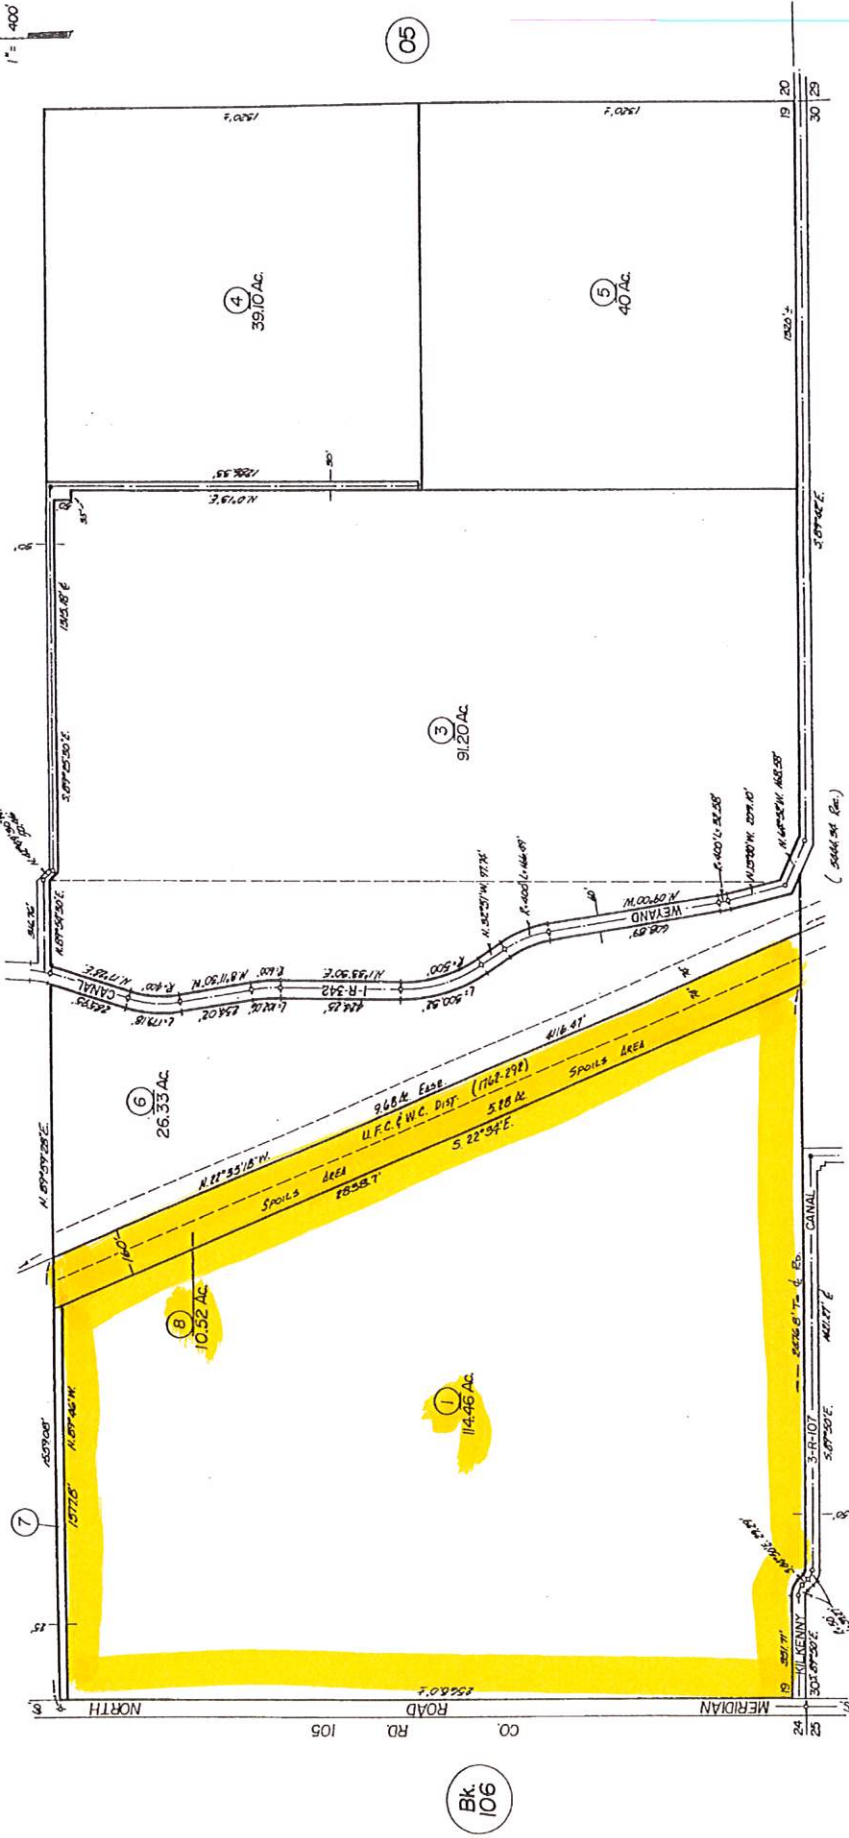

Bryant Road

North Meridian Road

Elizabeth Road

Declination

MN 13.97° E

SCALE 1:6000

0.0 0.1 0.2 MILES

0 100 200 300 YARDS

0.0 0.1 0.2 0.3 KILOMETERS

Name: ALLENDALE SE, CA
 Date: 03/03/14
 Scale: 1 inch = 500 ft.

Location: 038° 26' 03.66" N 121° 54' 38.12" W
 Caption: <<Type caption here.>>

Name: ALLENDALE
 Date: 03/03/14
 Scale: 1 inch = 1,333 ft.

Location: 038° 25' 27.42" N 121° 54' 20.87" W
 Caption: <<Type caption here.>>

S. 1/2 SEC. 19, T. 7N., R. 1E., M.D.B. & M.

Tax Area Code
63025

109-04

Bk. 106

JUL 19 1995

Assessor's Map Bk 109 Pg. 04
County of Solano, Calif.

7677

NOTE - Assessor's Block Numbers Shown in Ellipses
Assessor's Parcel Numbers Shown in Circles

REVISION	DATE	BY
1	04-28-95	AS
2	05-27-95	AS
3	05-27-95	AS