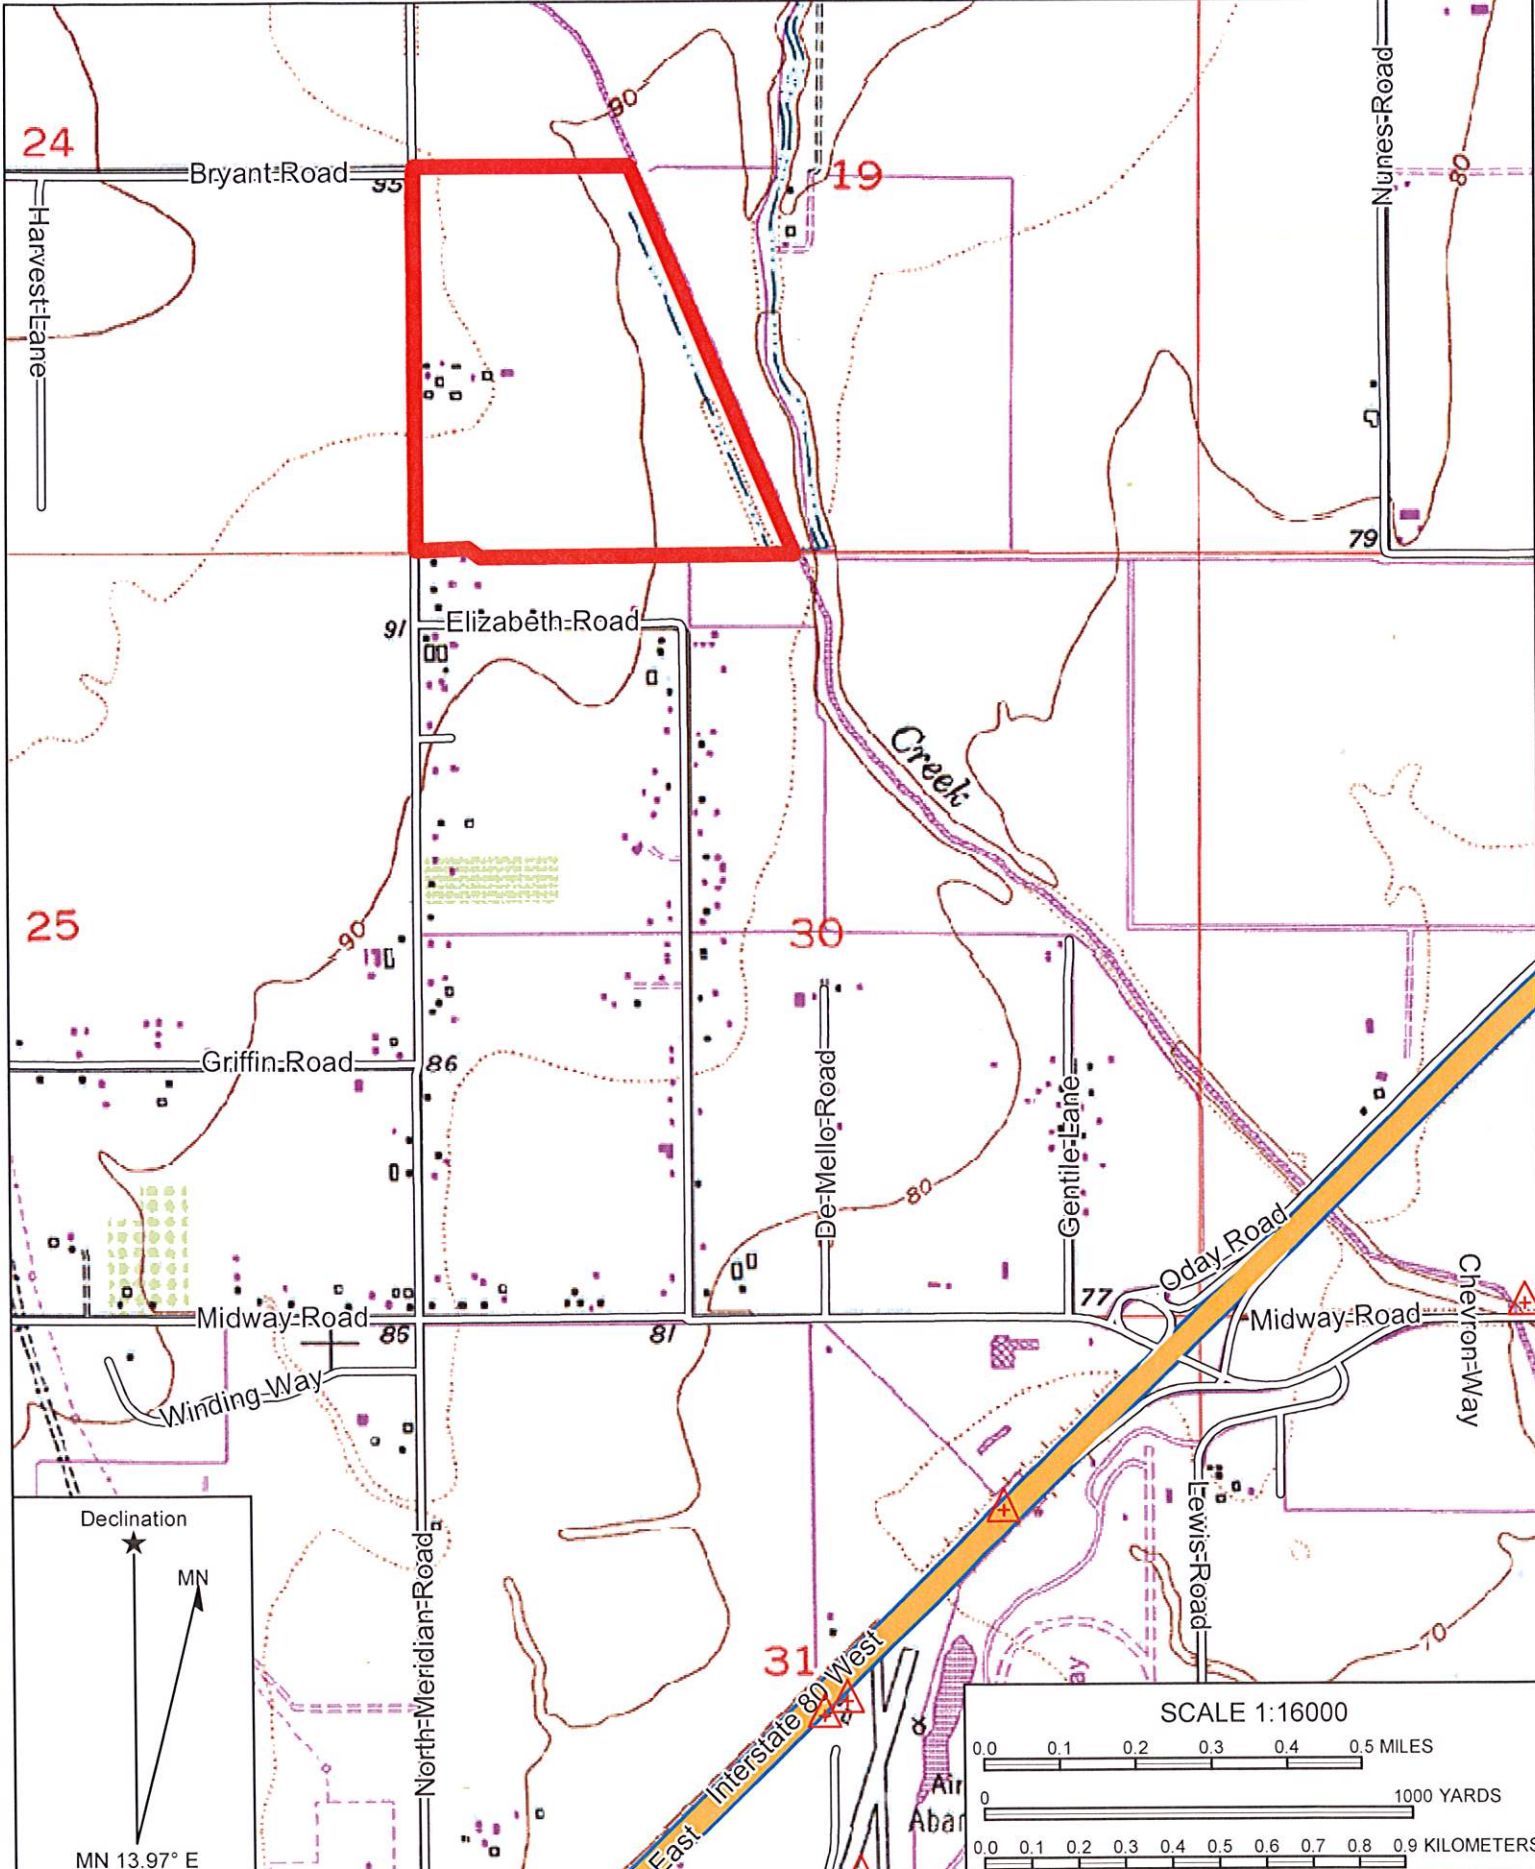

Bryant Road

North Meridian Road

Elizabeth Road

Declination

MN 13.97° E

SCALE 1:6000

0.0 0.1 0.2 MILES

0 100 200 300 YARDS

0.0 0.1 0.2 0.3 KILOMETERS

Name: ALLENDALE SE, CA
 Date: 03/03/14
 Scale: 1 inch = 500 ft.

Location: 038° 26' 03.66" N 121° 54' 38.12" W
 Caption: <<Type caption here.>>

Name: ALLENDALE
 Date: 03/03/14
 Scale: 1 inch = 1,333 ft.

Location: 038° 25' 27.42" N 121° 54' 20.87" W
 Caption: <<Type caption here.>>

S. 1/2 SEC. 19, T. 7N., R. 1E., M.D.B. & M.

Tax Area Code
63025

109-04

Bk. 106

JUL 19 1995

Assessor's Map Bk 109 Pg. 04
County of Solano, Calif.

7677

NOTE - Assessor's Block Numbers Shown in Ellipses
Assessor's Parcel Numbers Shown in Circles

REVISION	DATE	BY
1	04-28-95	AS
2	05-27-95	AS
3	05-27-95	AS