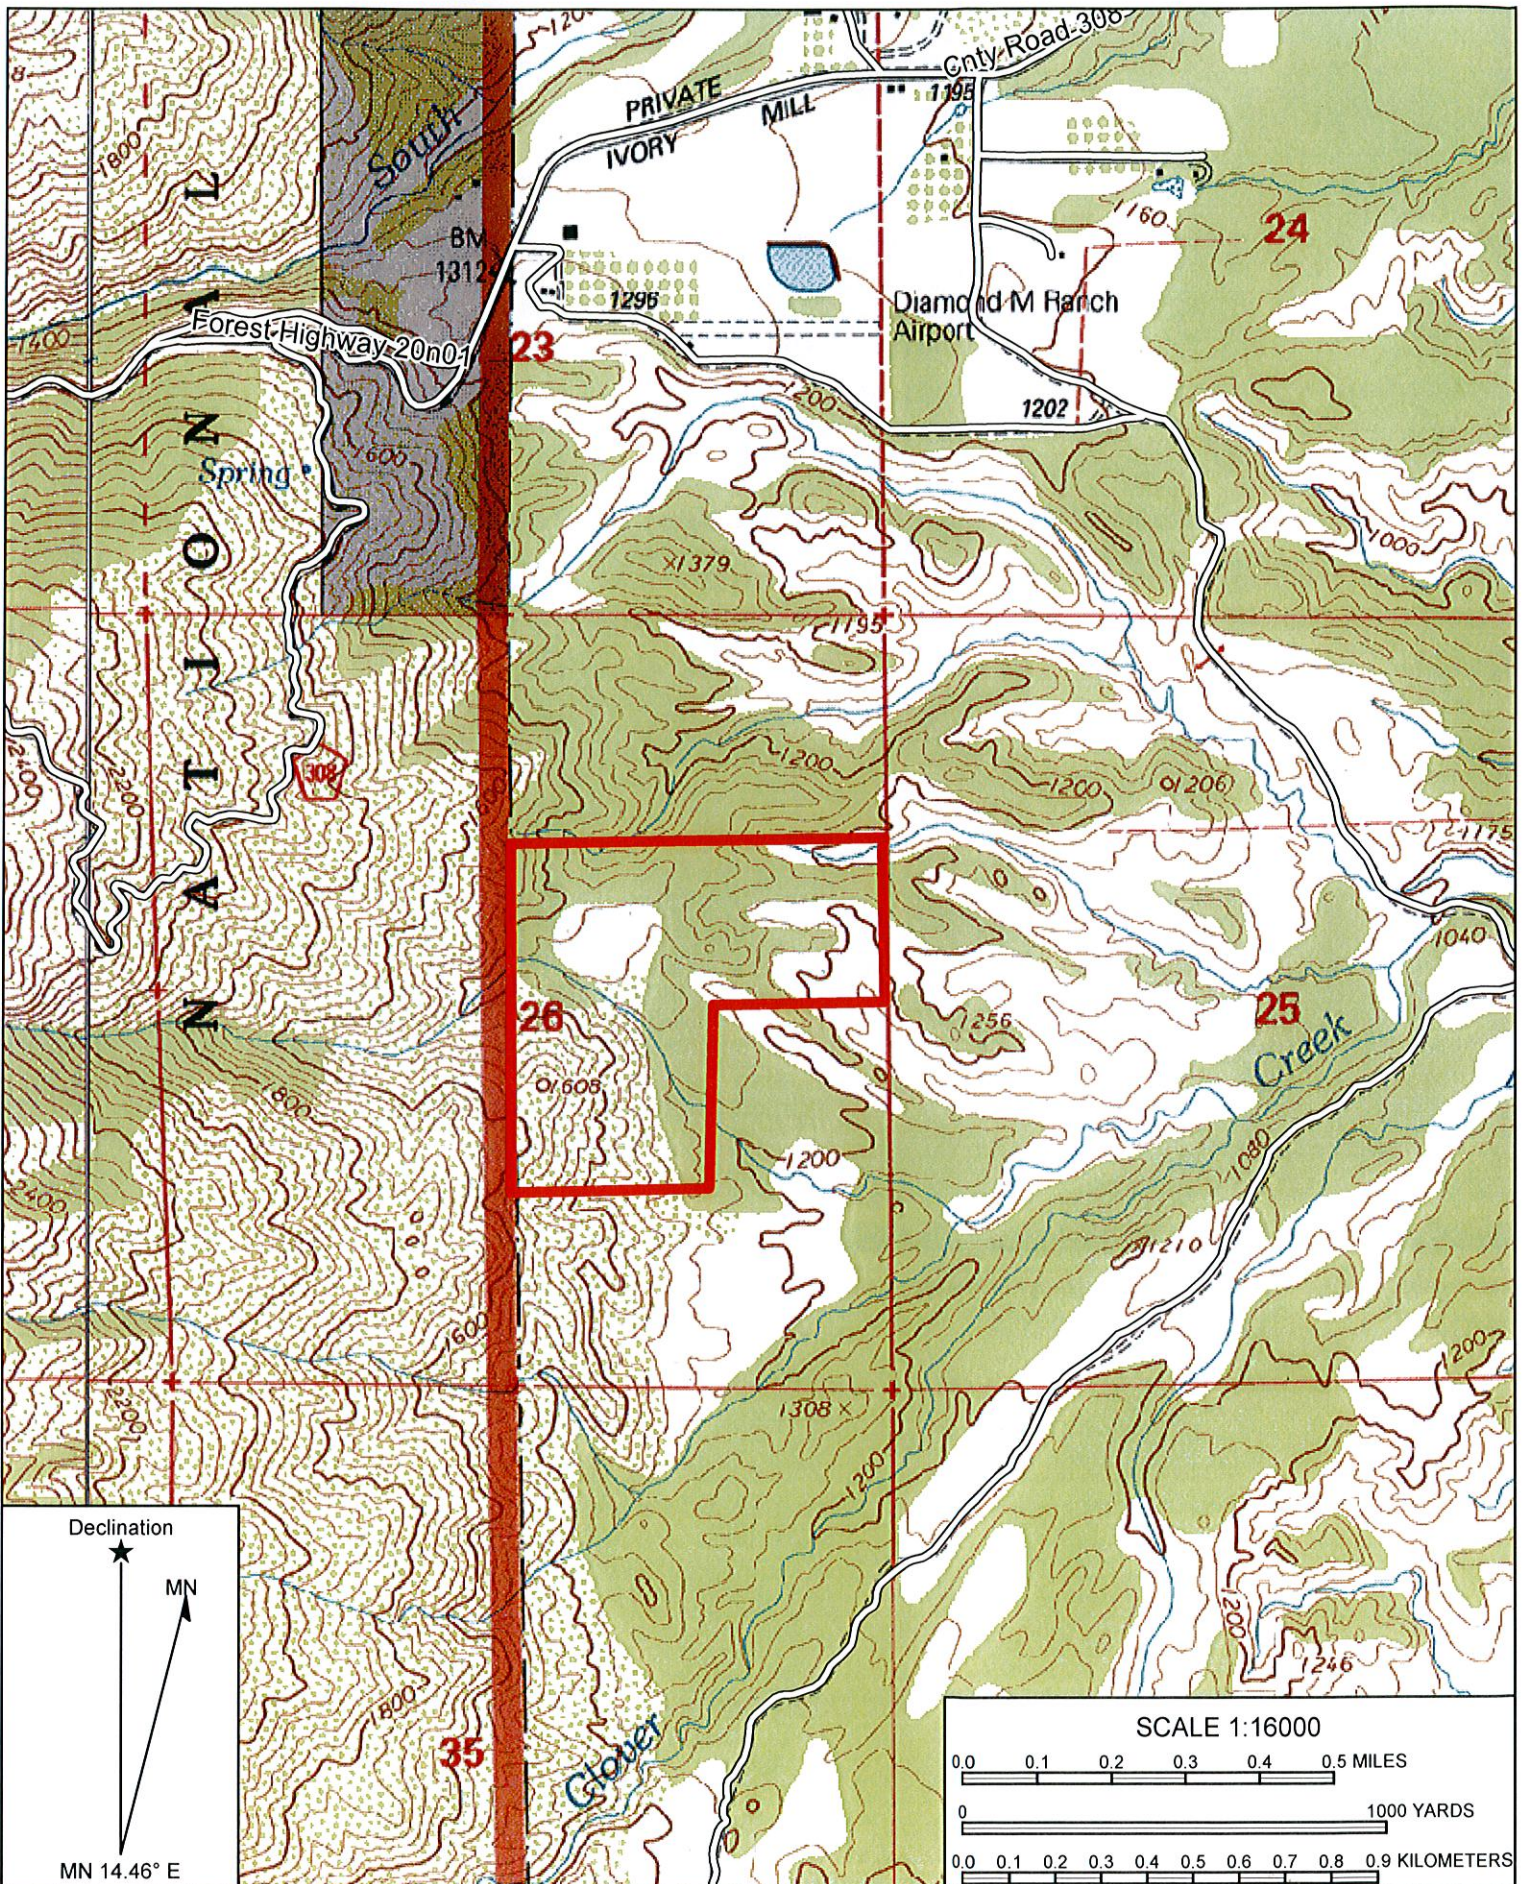

Ctrl+Q

Name: ELK CREEK NW, CA
Date: 08/05/13
Scale: 1 inch = 666 ft.

Location: 039° 33' 48.90" N 122° 36' 36.18" W
Caption: <<Type caption here.>>

Name: ELK CREEK
 Date: 08/05/13
 Scale: 1 inch = 1,333 ft.

Location: 039° 33' 35.41" N 122° 36' 29.39" W
 Caption: <<Type caption here.>>