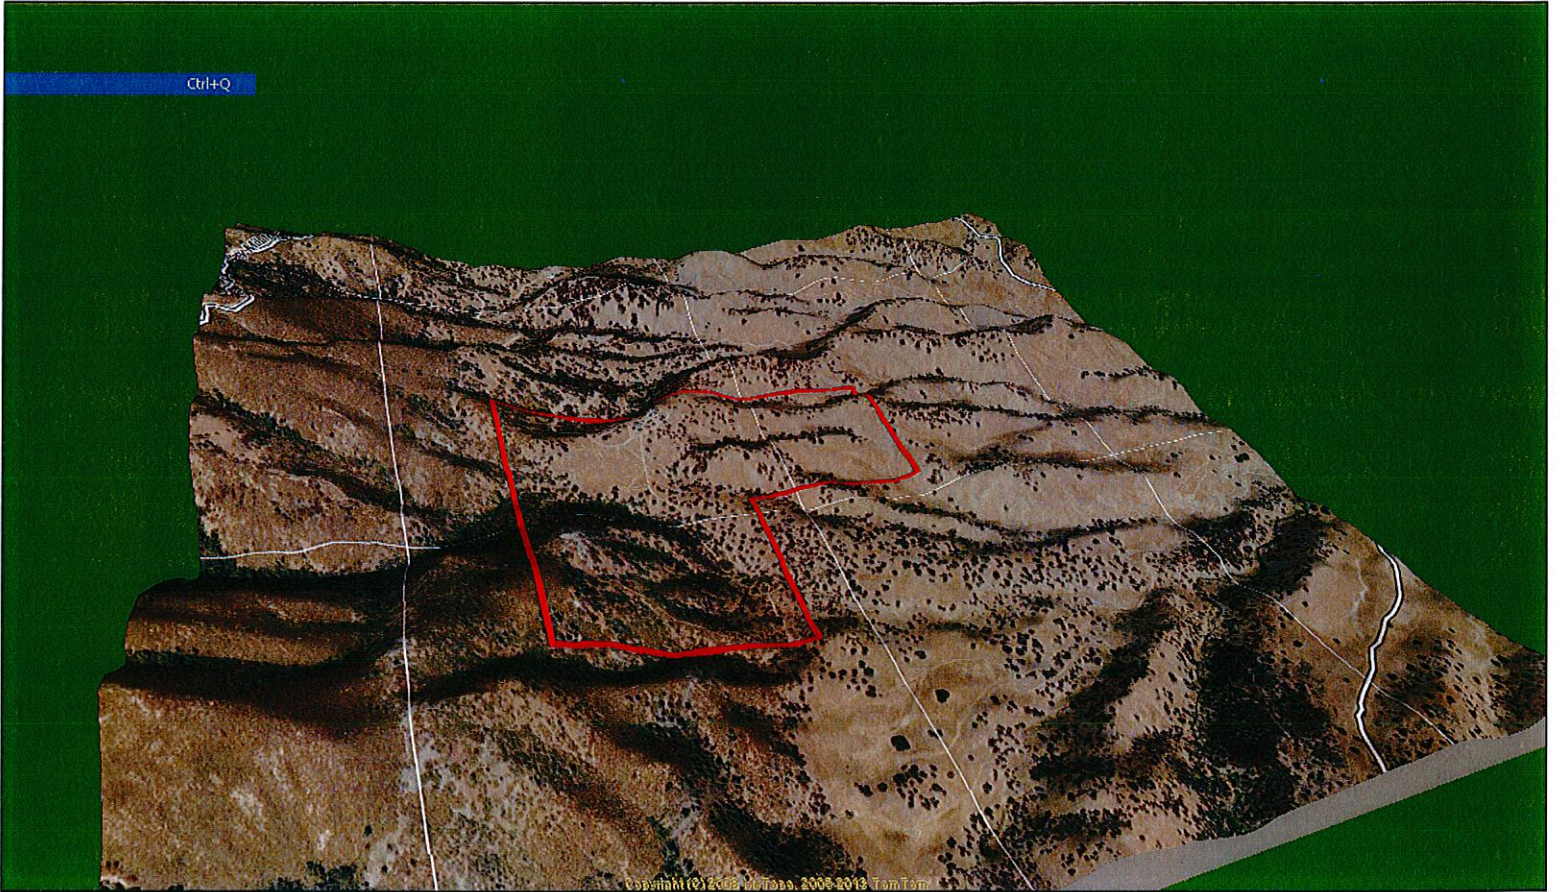

Ctrl+Q

Name: ELK CREEK NW, CA
Date: 08/05/13
Scale: 1 inch = 666 ft.

Location: 039° 33' 48.90" N 122° 36' 36.18" W
Caption: <<Type caption here.>>

Name: ELK CREEK
 Date: 08/05/13
 Scale: 1 inch = 1,333 ft.

Location: 039° 33' 35.41" N 122° 36' 29.39" W
 Caption: <<Type caption here.>>