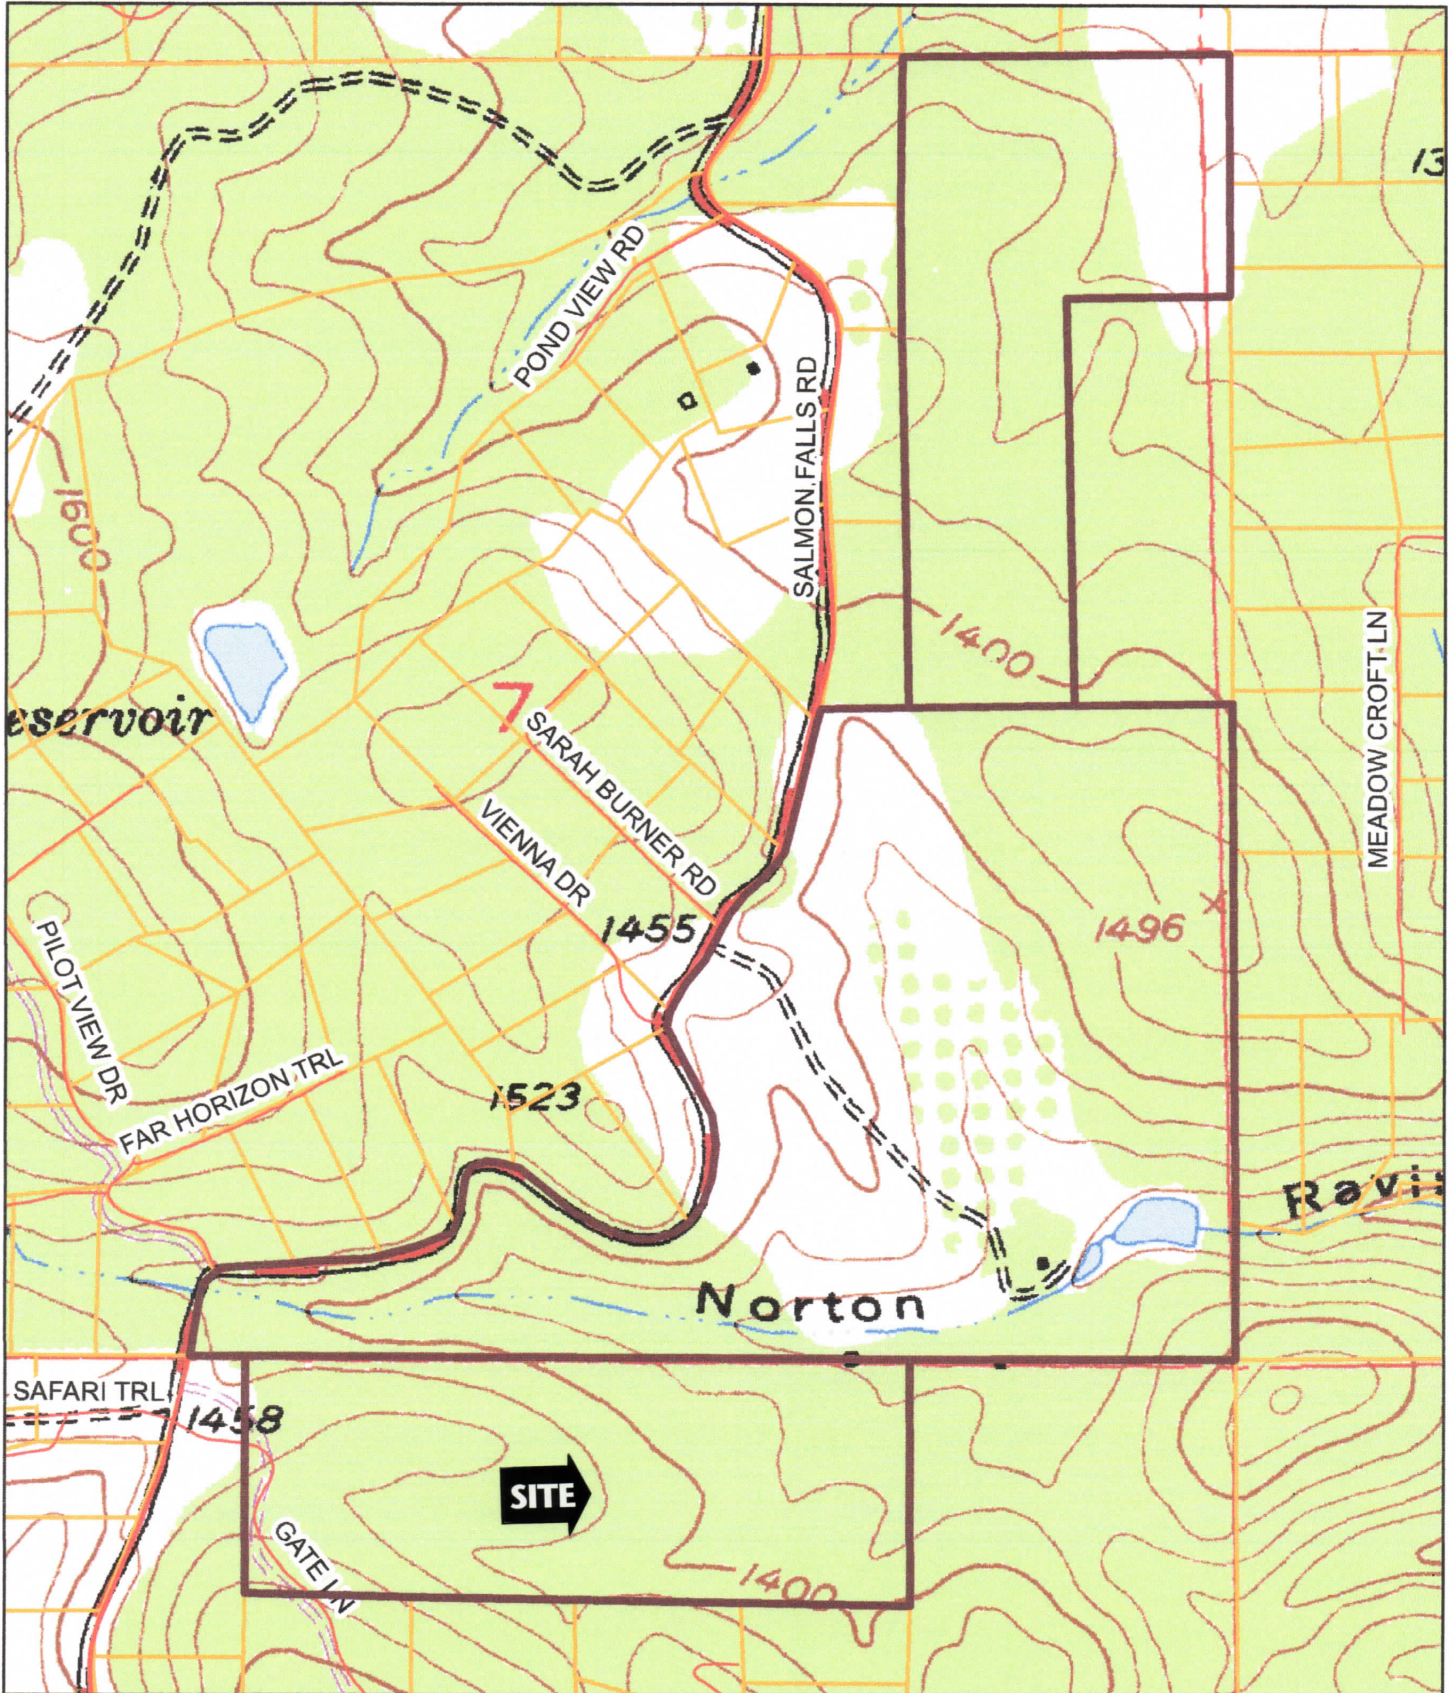

APN 10435005

Aerials Copyright 2003,2004,2006,2007 AirPhotoUSA, LLC, All Rights Reserved

Disclaimer: This depiction was compiled from unverified public and private sources and is illustrative only. No representation is made as to accuracy of this information. Parcel boundaries are particularly unreliable. Users make use of this depiction at their own risk.

Map displayed in State Plane Coordinate System (NAD 1983 California Zone 2, feet)