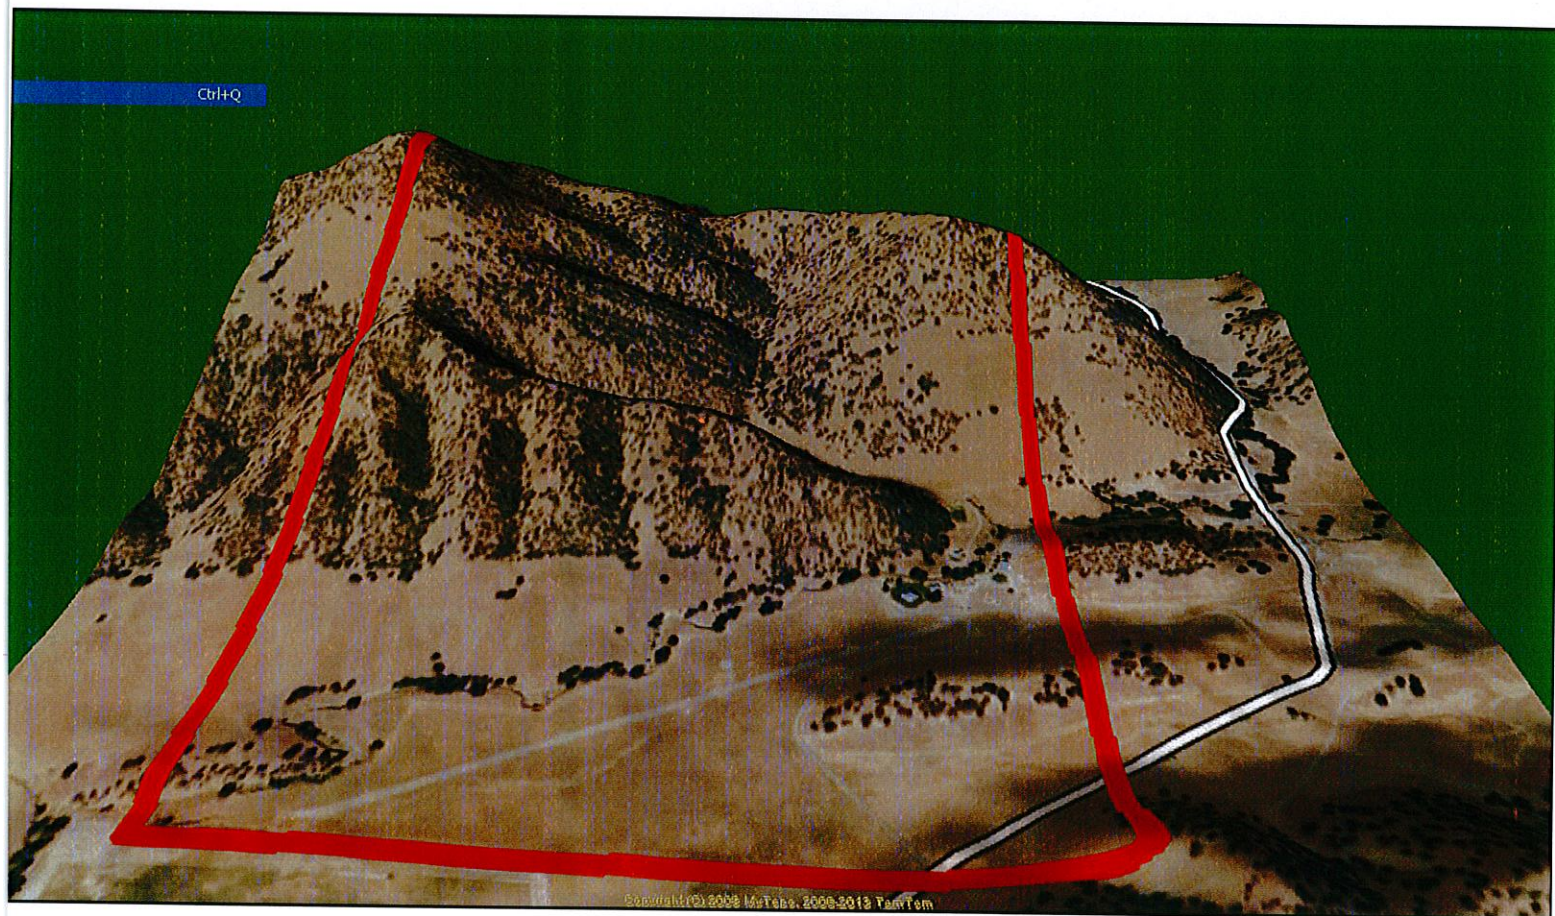

Declination  
 ★  
 MN  
 MN 14.32° E

Name: MANOR SLOUGH  
 Date: 01/16/13  
 Scale: 1 inch = 1,428 ft.

Location: 039° 08' 52.54" N 122° 21' 40.31" W

Bald Hill

Leesville Road

Old Wilbur Road

Calvins Creek

Name: MANOR SLOUGH SW, CA  
Date: 01/16/13  
Scale: 1 inch = 1,333 ft.

Location: 039° 08' 43.33" N 122° 21' 44.90" W

CrH-Q

Copyright © 2008 Meteos, 2009-2013 TerraFem