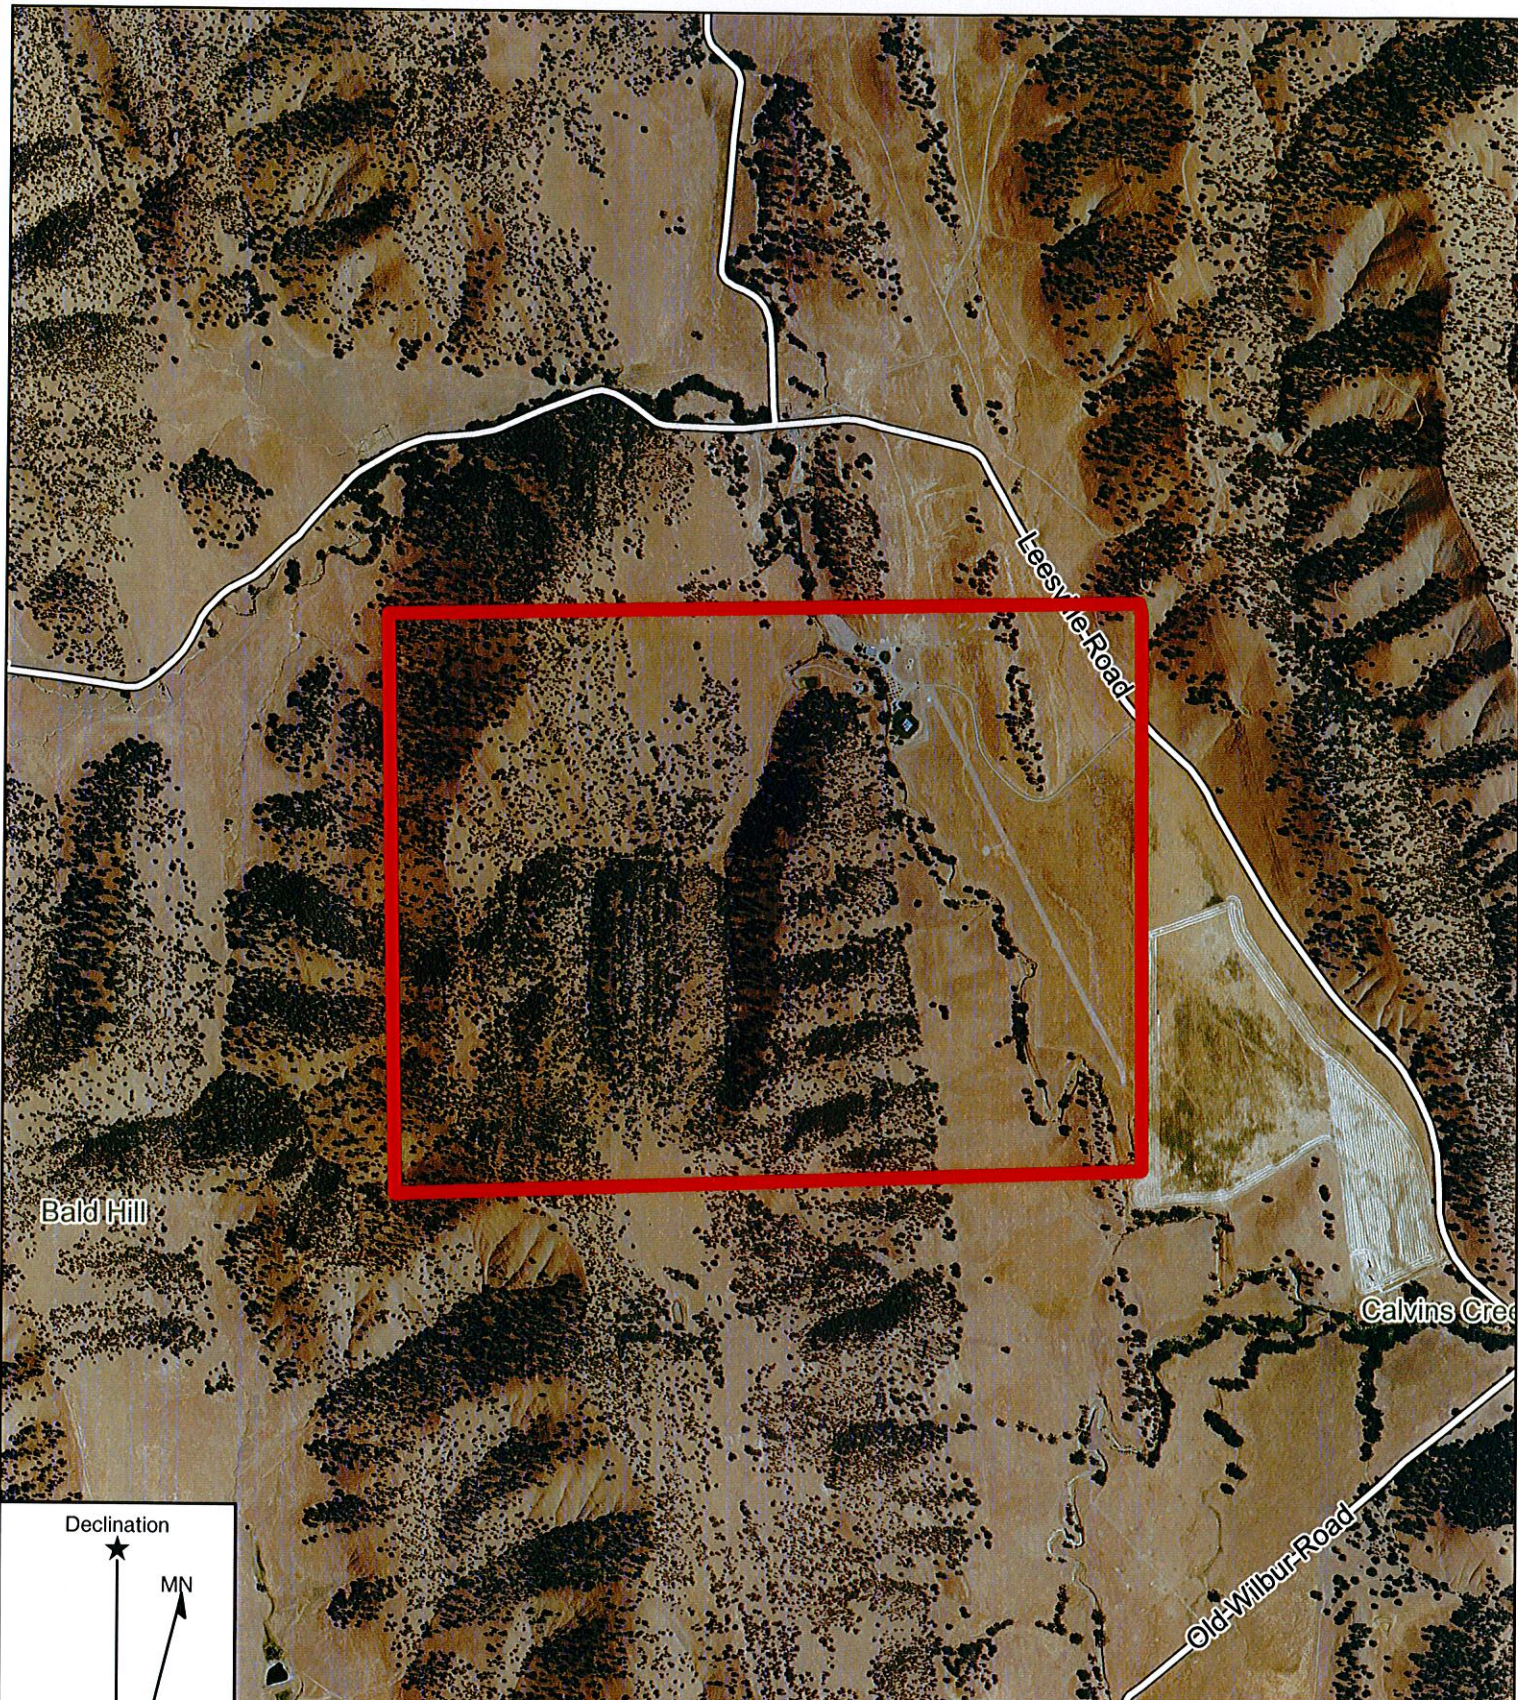

Declination  
 ★  
 MN  
 MN 14.32° E

Name: MANOR SLOUGH  
 Date: 01/16/13  
 Scale: 1 inch = 1,428 ft.

Location: 039° 08' 52.54" N 122° 21' 40.31" W

Bald Hill

Leesville Road

Old Wilbur Road

Calvins Creek

Name: MANOR SLOUGH SW, CA  
Date: 01/16/13  
Scale: 1 inch = 1,333 ft.

Location: 039° 08' 43.33" N 122° 21' 44.90" W

CrH-Q

Copyright © 2008 Meteos, 2009-2013 TerraFem