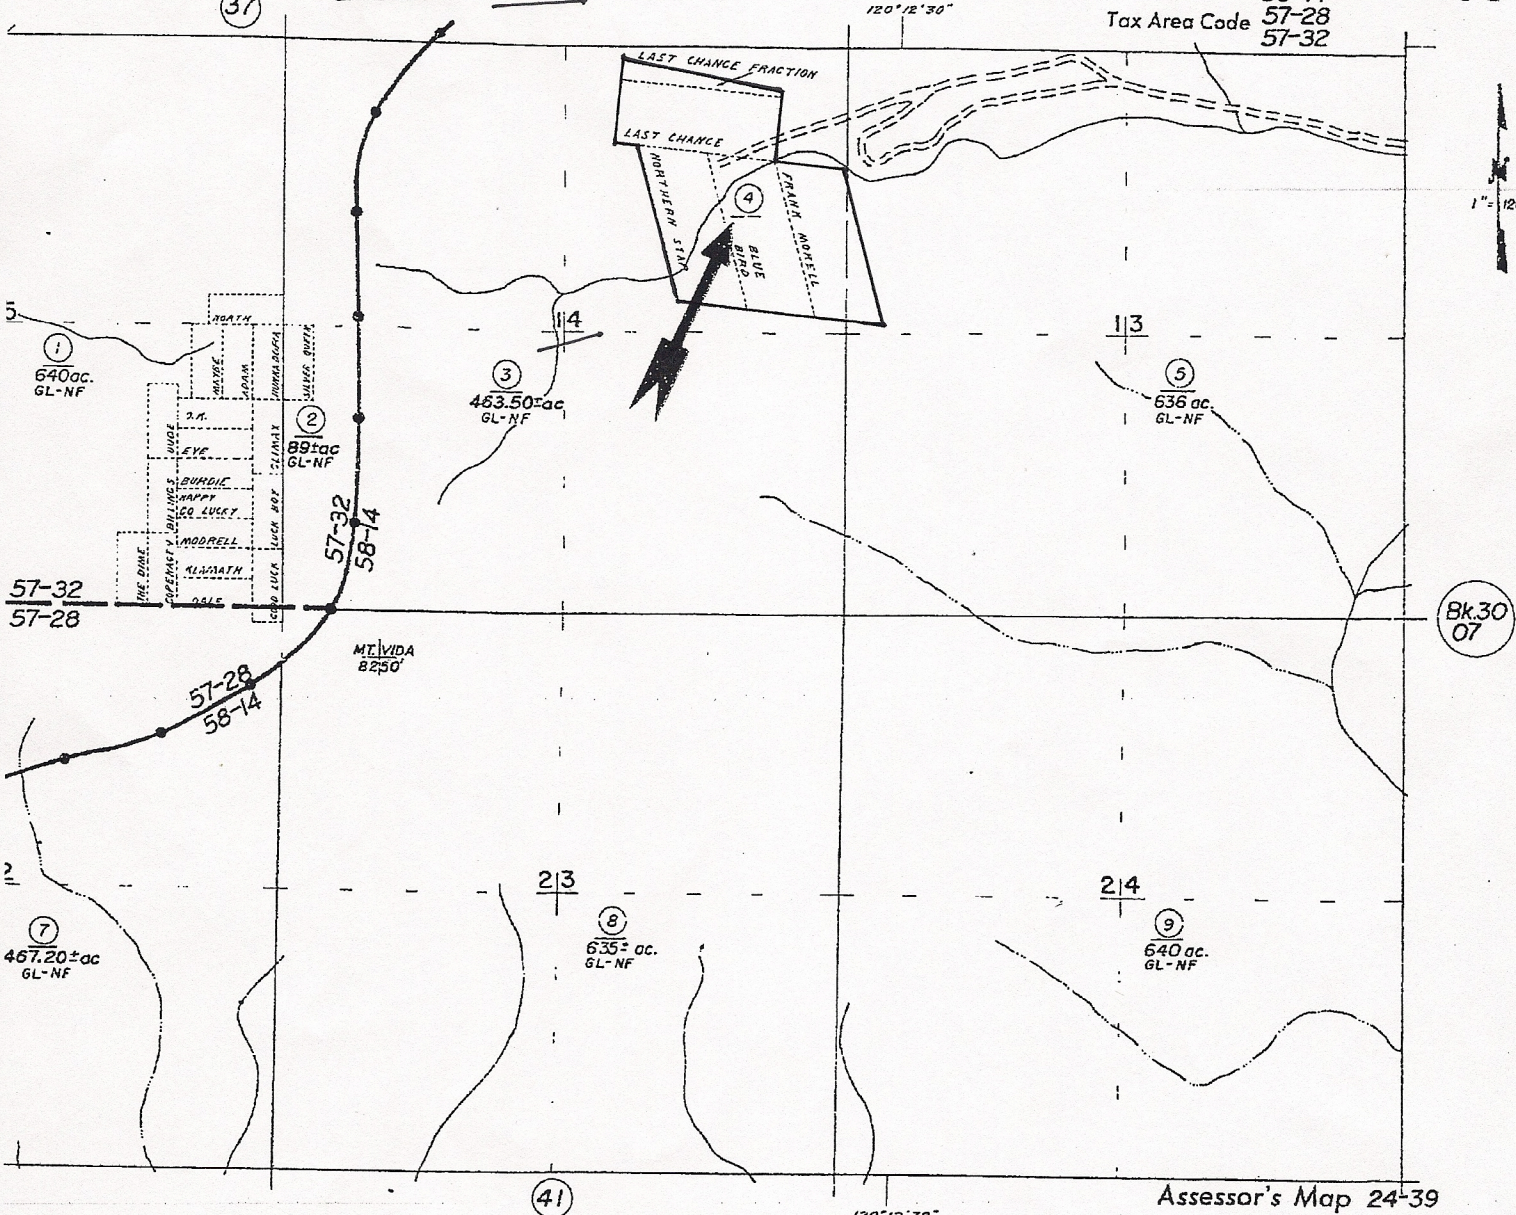

TORBEN NORD
 5166 Dunfield Road
 Stonyford, CA 95979
 530-963-3900

MORABEL MINIE

87.5 AC

APN 24-39-04

T. 47N. R. 15 E. M.D.B. & M.

Tax Area Code 58-14 24-39
 57-28
 57-32

NOTE-ASSESSOR'S BLOCK
 & LOT NUMBERS
 SHOWN IN CIRCLES

Assessor's Map 24-39
 County of Modoc, Calif.

1951
 1965

formation.
 sufficiently
 liability is
 Company
 g, but not