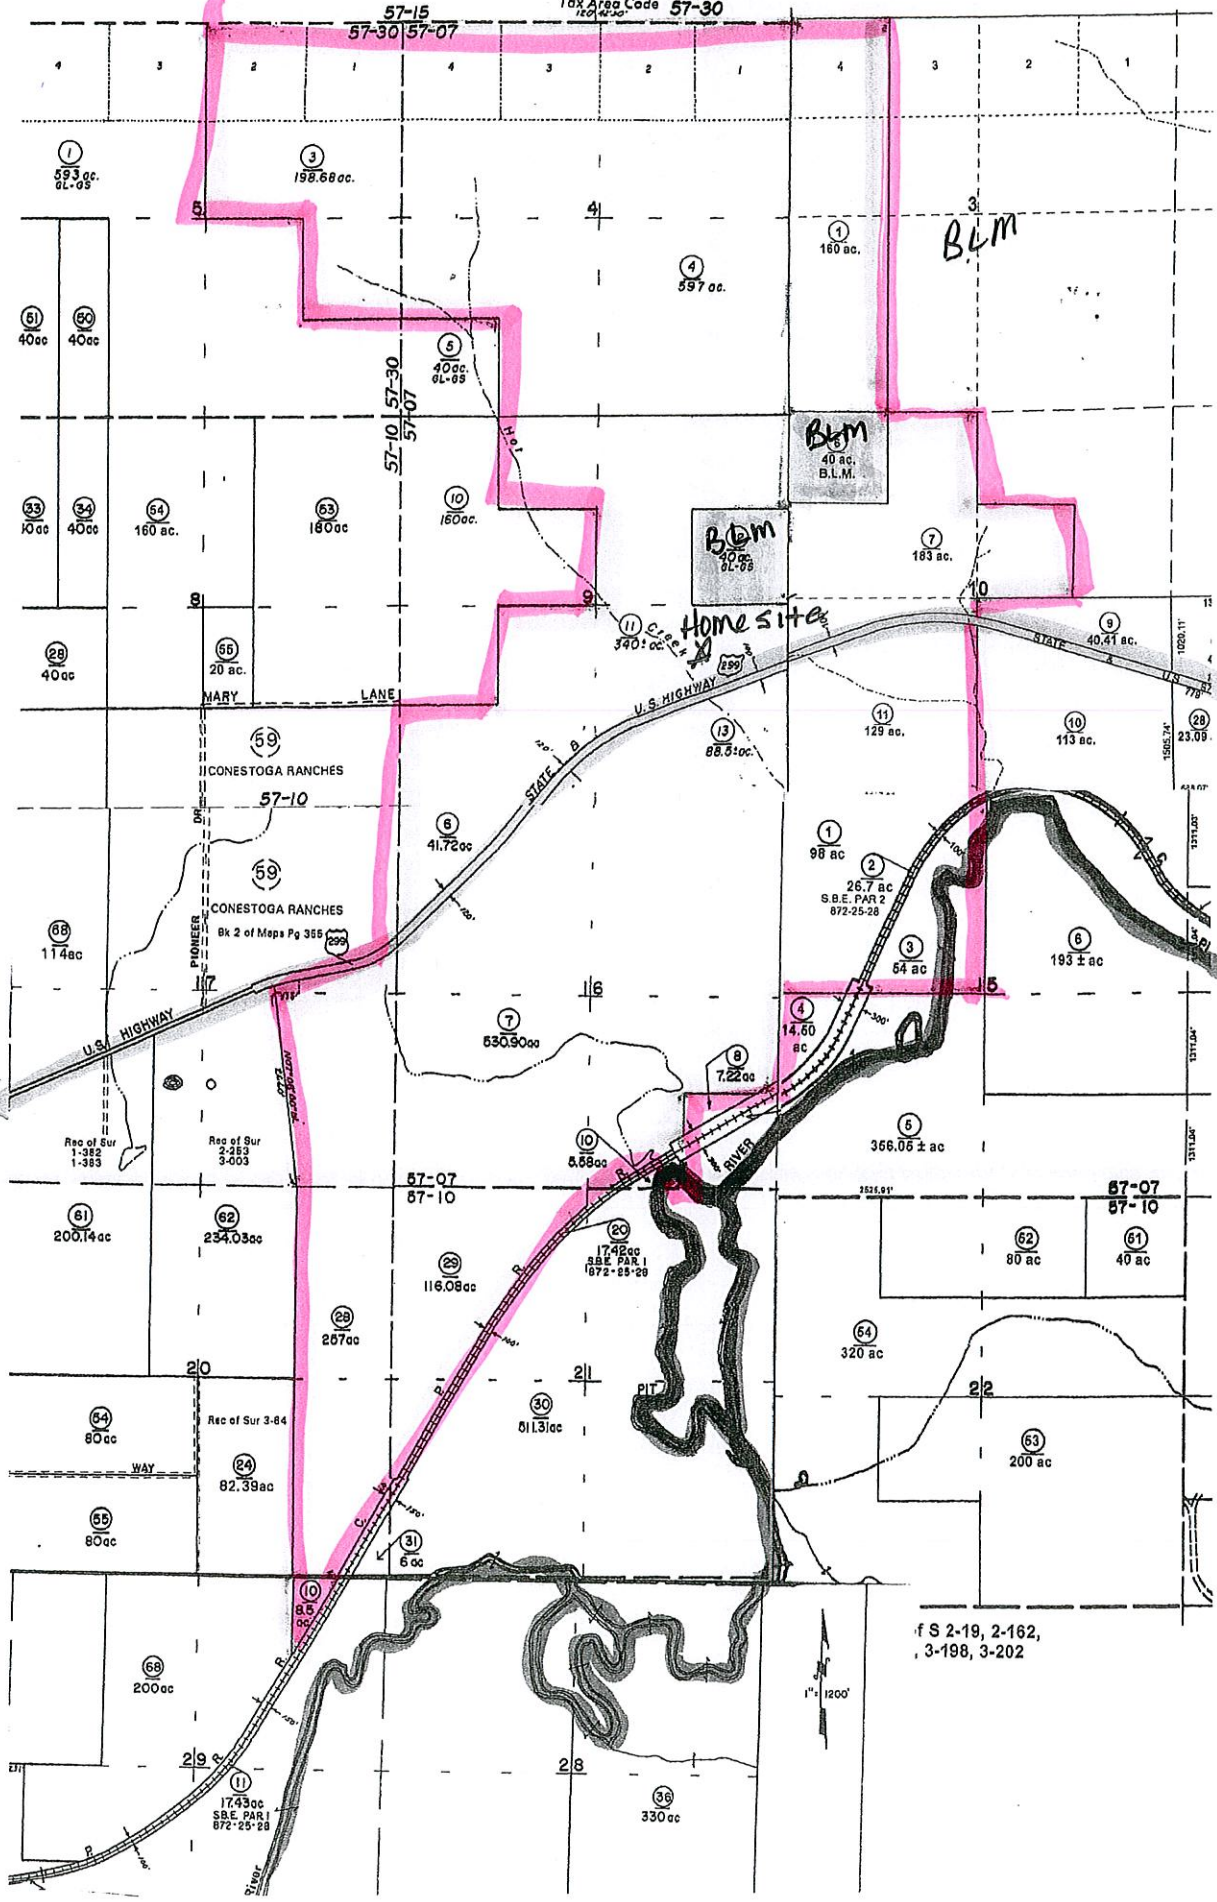

Copyright (C) 2002, Maptech, Inc.

T.42N., R.11E., M.D.B.&M.

FOREST SERVICE / DEVIL'S GARDEN

Tax Area Code
420600

57-07
57-10
57-30

17-1

To Condyby

To Ahwa

f S 2-19, 2-162,
3-198, 3-202