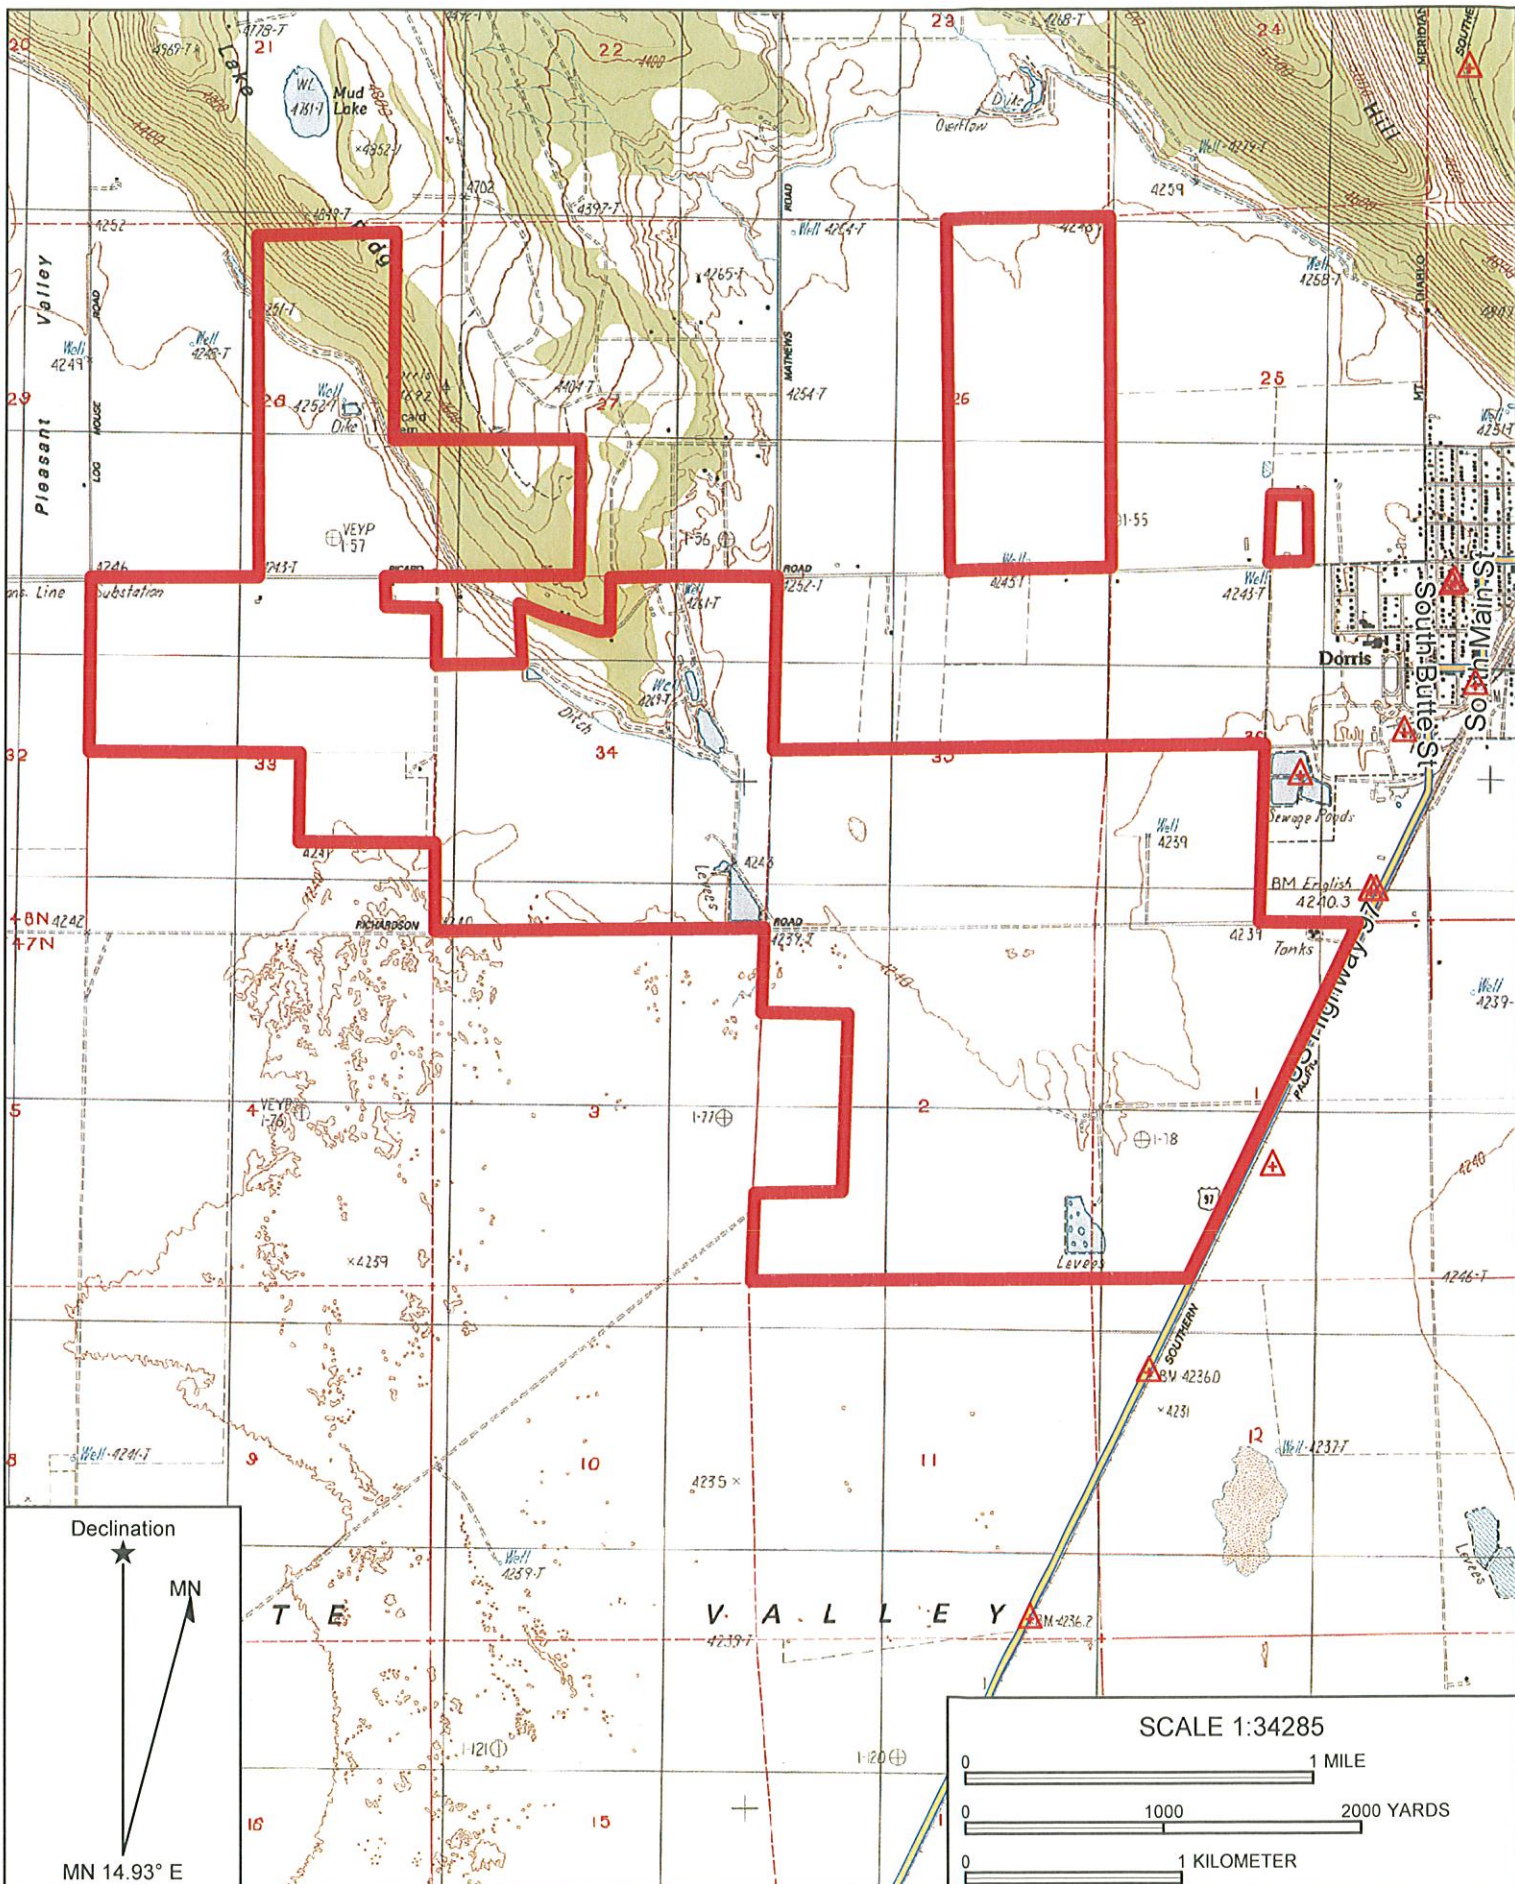

Name: DORRIS NW, CA
 Date: 09/09/13
 Scale: 1 inch = 2,857 ft.

Location: 041° 57' 26.91" N 121° 57' 31.46" W
 Caption: <<Type caption here.>>

Name: DORRIS
 Date: 09/09/13
 Scale: 1 inch = 2,857 ft.

Location: 041° 57' 05.38" N 121° 57' 26.10" W
 Caption: <<Type caption here.>>