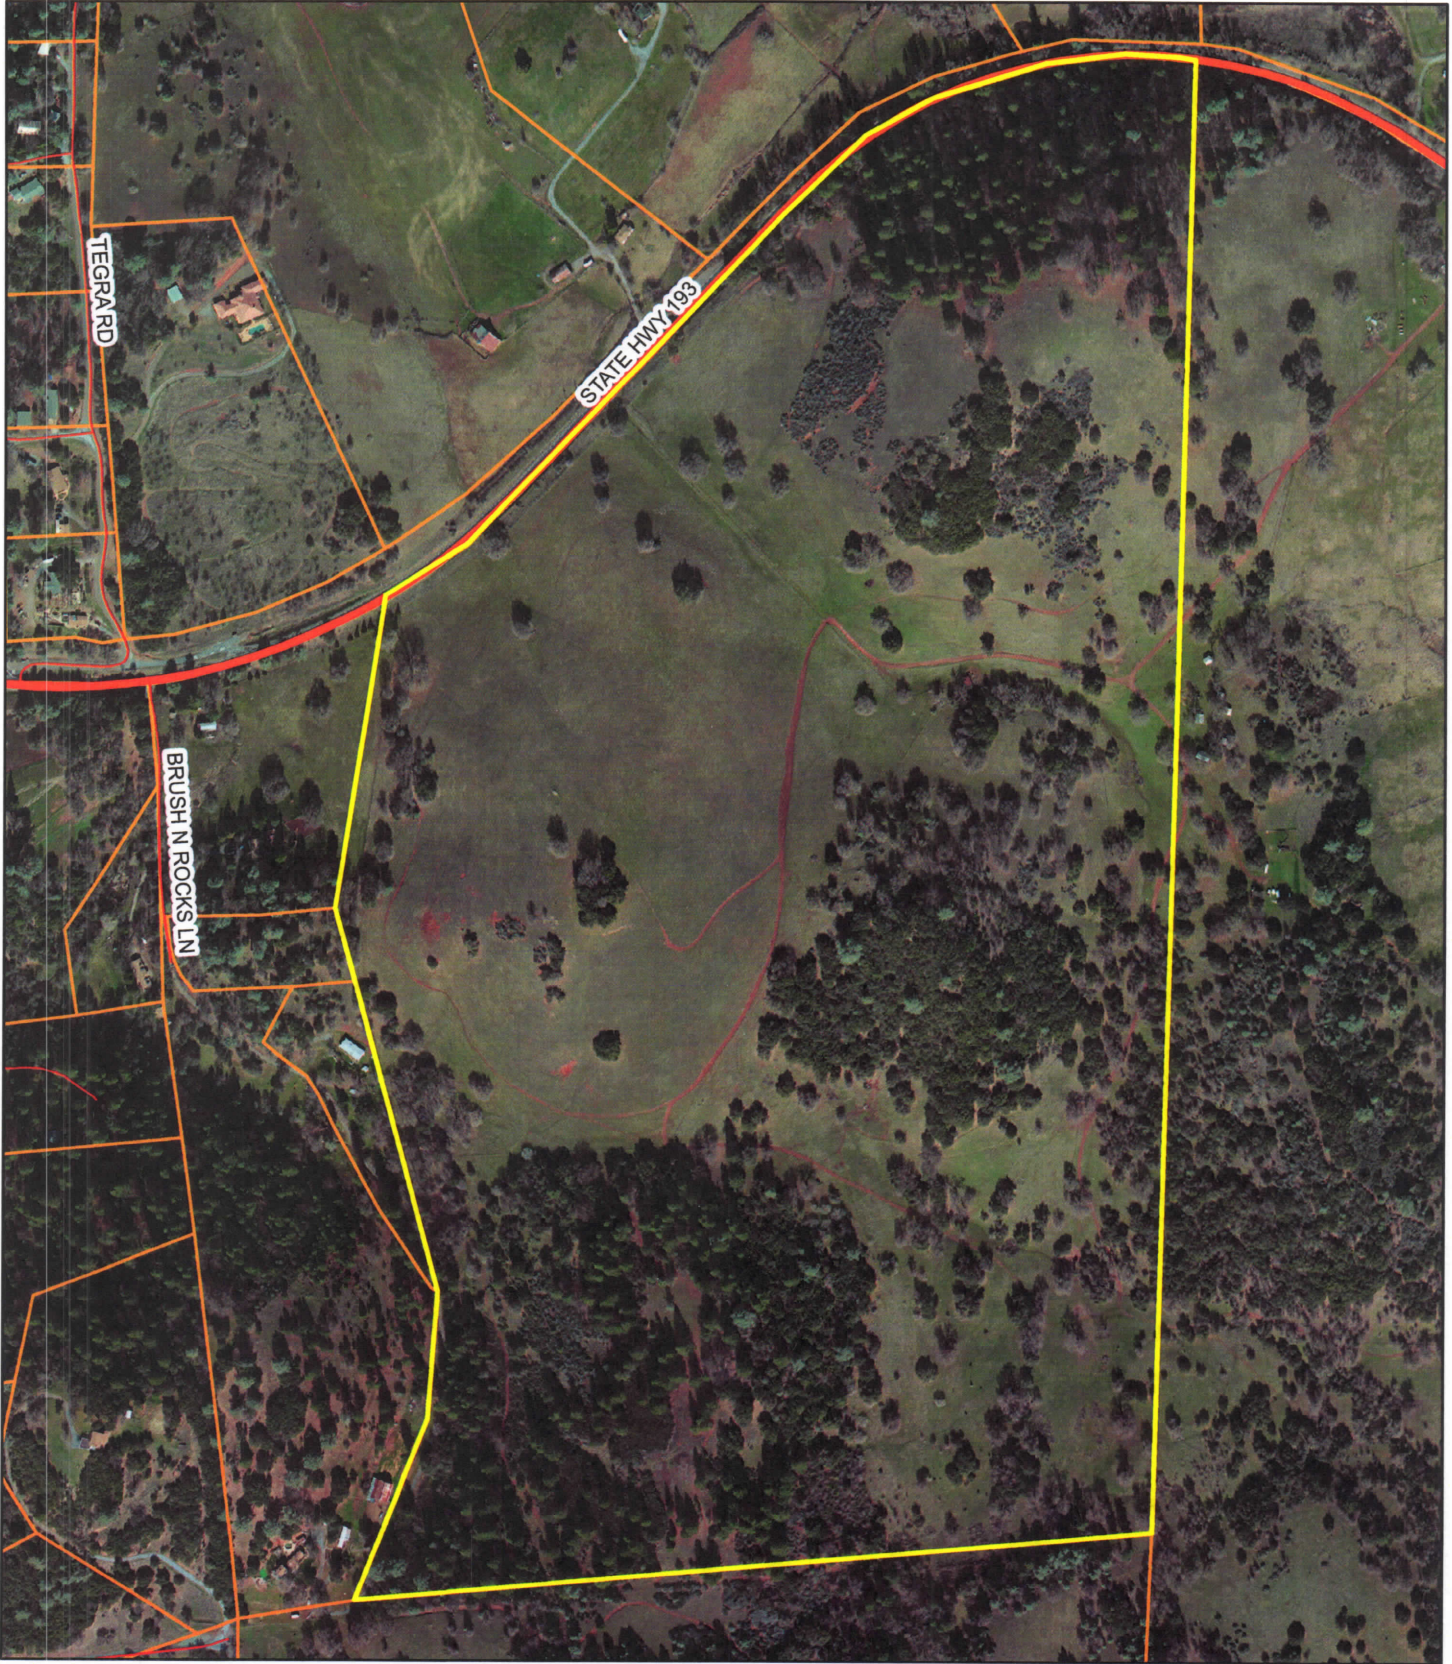

APN 07404202

Aerials Copyright 2003,2004,2006,2007,2011 All Rights Reserved

Disclaimer: This depiction was compiled from unverified public and private sources and is illustrative only. No representation is made as to accuracy of this information. Parcel boundaries are particularly unreliable. Users make use of this depiction at their own risk.

0 250 500 750
Feet

Map displayed in State Plane Coordinate System
(NAD 1983 California Zone 2, feet)