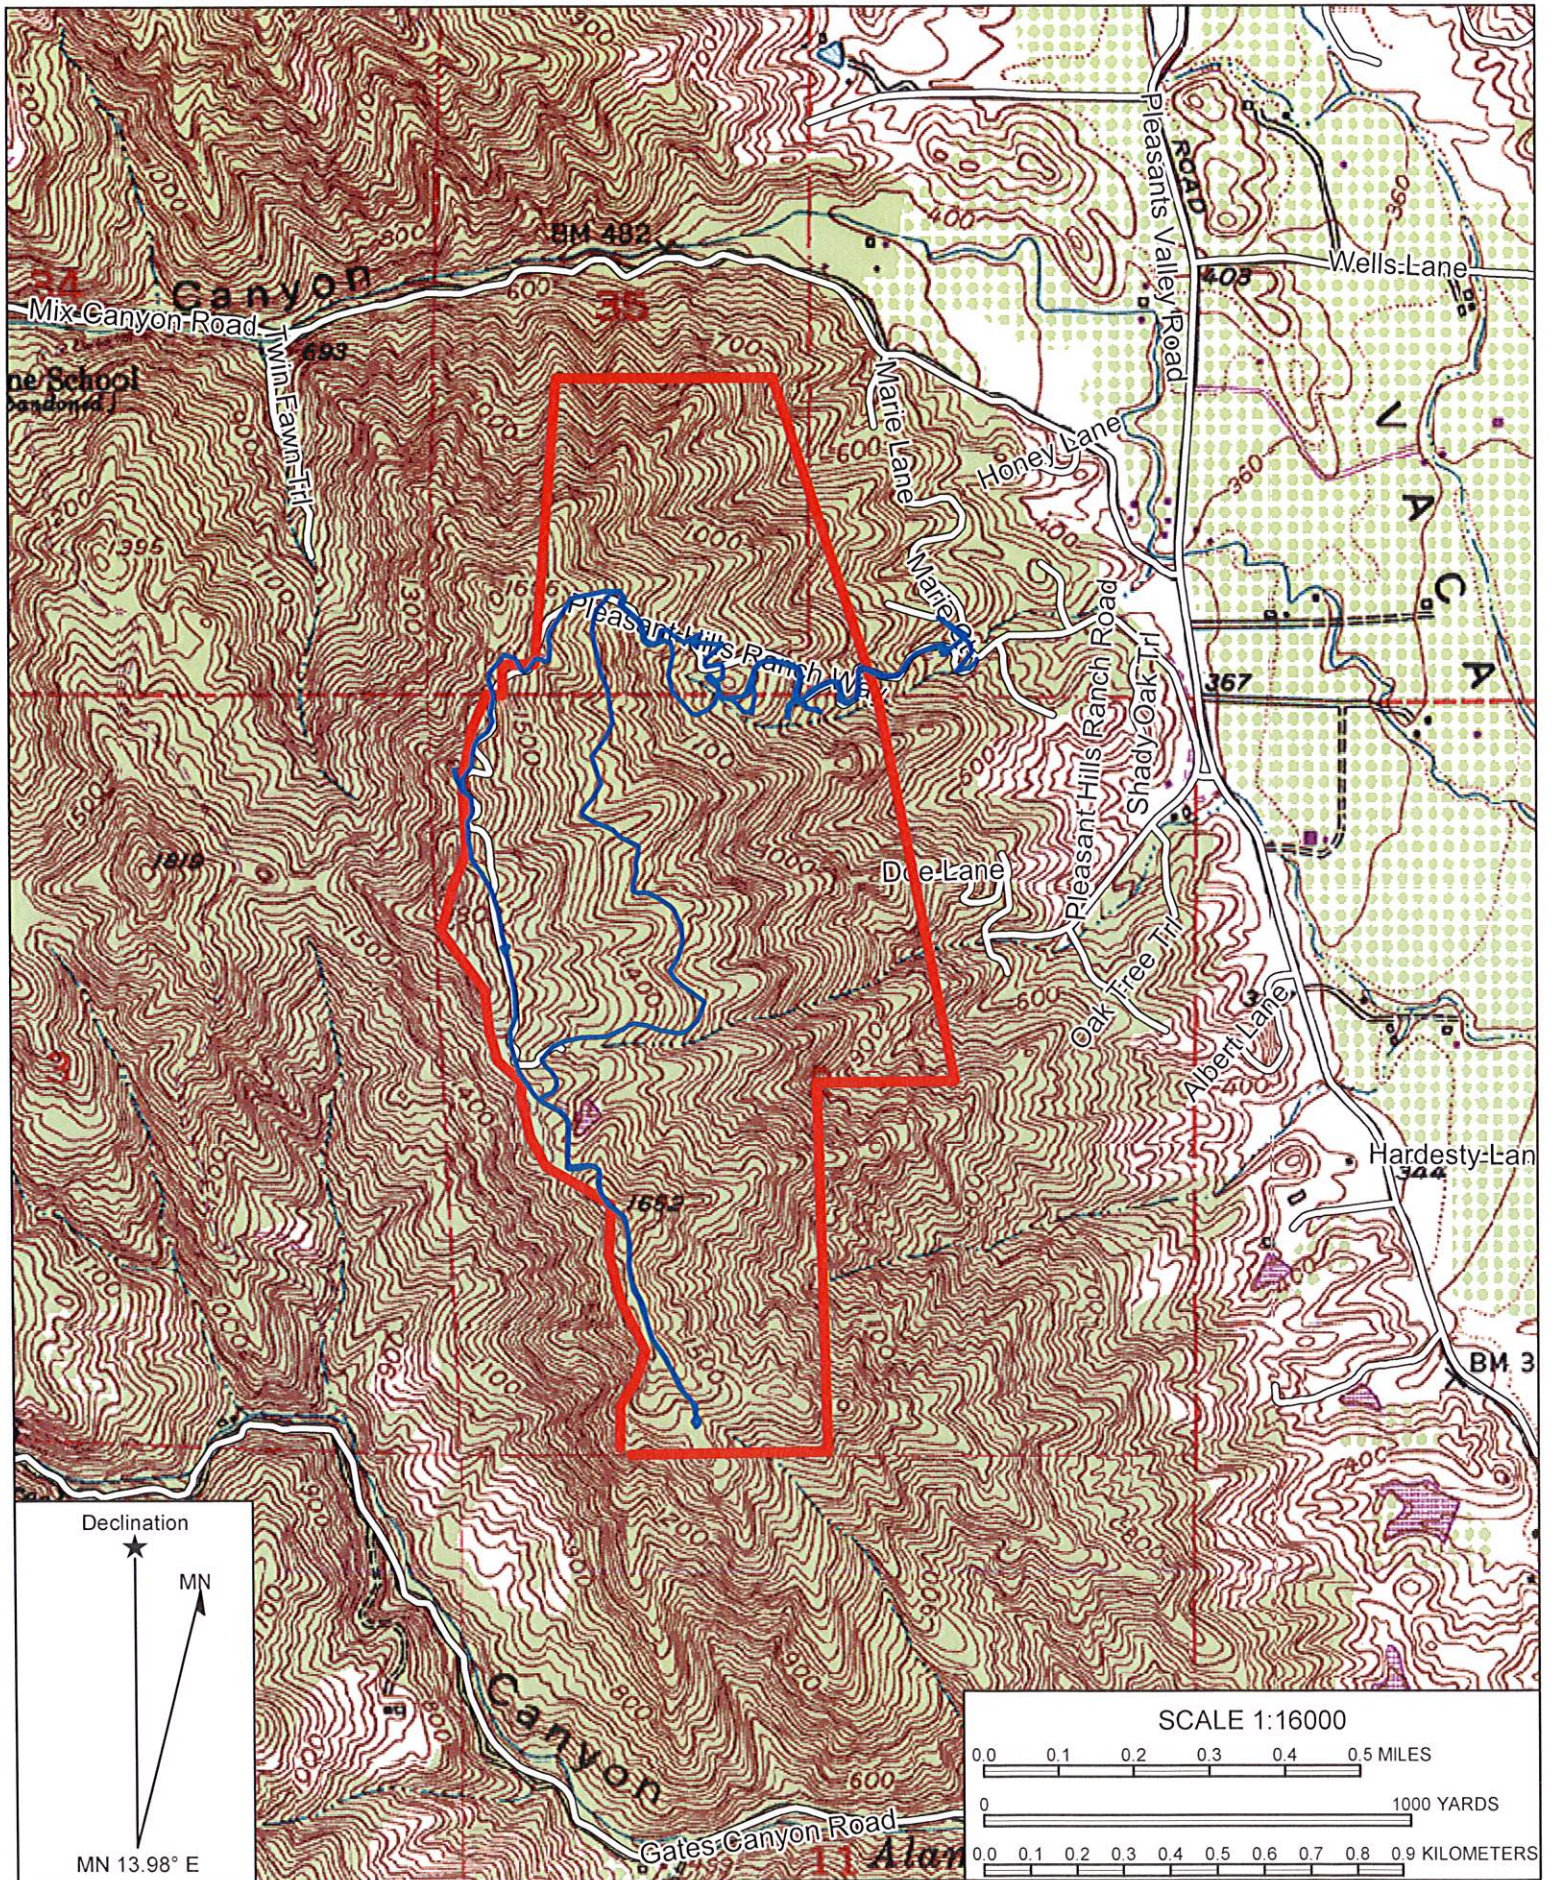

Name: MOUNT VACA SE, CA
 Date: 07/10/14
 Scale: 1 inch = 1,000 ft.

Location: 038° 23' 52.50" N, 122° 03' 05.23" W
 Caption: <<Type caption here.>>

Declination
 ★
 MN
 MN 13.98° E

SCALE 1:16000
 0.0 0.1 0.2 0.3 0.4 0.5 MILES
 0 1000 YARDS
 0.0 0.1 0.2 0.3 0.4 0.5 0.6 0.7 0.8 0.9 KILOMETERS

Name: MT VACA
 Date: 07/10/14
 Scale: 1 inch = 1,333 ft.

Location: 038° 23' 52.50" N, 122° 03' 05.23" W
 Caption: <<Type caption here.>>

Ctrl+Q