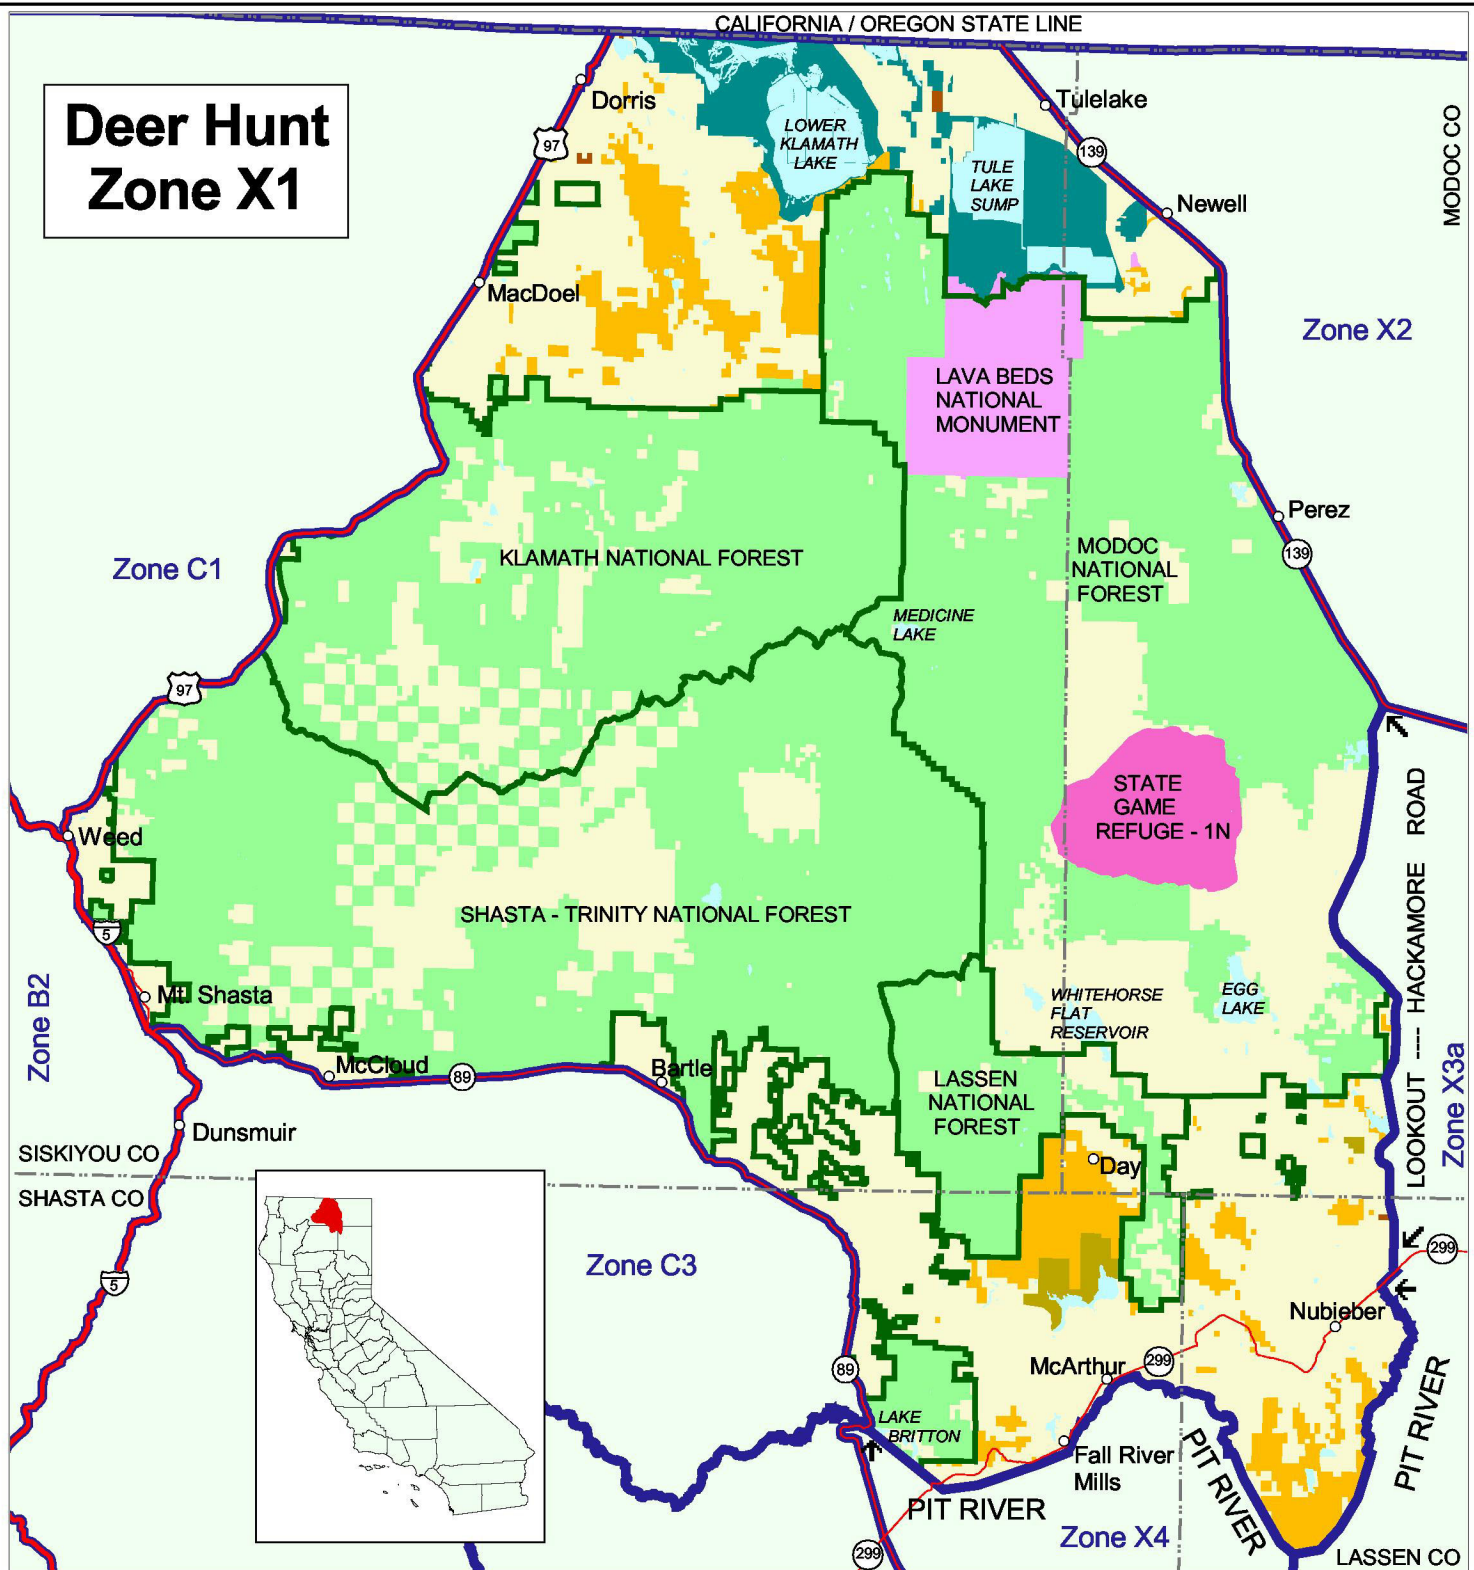

Deer Hunt Zone X1

* State protected reserves closed to deer hunting.
 ** Private lands may be open or closed to deer hunting – inquire locally.

This map should serve only as a guide to the general locations of deer hunting zones. Detailed legal descriptions of deer hunting zones and deer hunt boundaries are provided in Section 360 of "California Hunting Regulations."