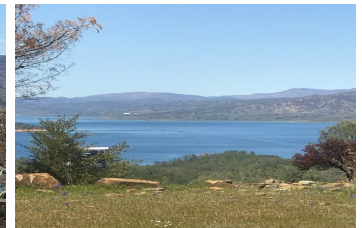

Westridge Lot at Lake Berryessa

Napa County, California

\$50,000.00 | 0.27 Acres

0 Westridge Drive Lot #148
 Napa, California

Lake Berryessa View lot #148 on Westridge Drive in Berryessa Highlands. Located in the beautiful eastern foothills of Napa Valley, just 30 minutes from the Valley floor.

PROPERTY HIGHLIGHTS

- Vacant Lot
- Views of Lake Berryessa
- In Berryessa Highlands subdivision
- 30 minutes from the valley floor

CECE SHORT
 Territory Manager
 BRE# 00783985
 Cell: (707) 337-0224
guidesvc@inreach.com