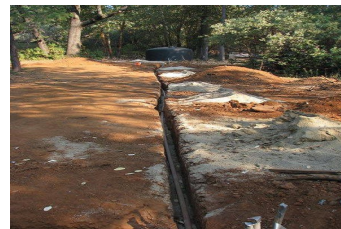

Diamond View Acres

Amador County, California

\$199,000.00 | 10.36 Acres

14773 Diamond View Dr
Pioneer, California

Nestled deep in history, less than a five-minute drive to historic Volcano California sits this amazing 10.36-acre property. With approximately 800' of Sutter Creek frontage, a well, water storage, and a septic system in, this is a wonderful purchase. This property provides your own quiet space and is out of the confines of the city. It is about a 15-minute drive to Jackson, CA. OWNER ...

PROPERTY HIGHLIGHTS

- Creek Frontage
- 10.36
- Well Installed
- Trees
- In the heart of the Historic Gold Country

ED PERRY
Real Estate Agent
BRE# 02083581
Cell: 916-517-9969
outdoorprop@yahoo.com