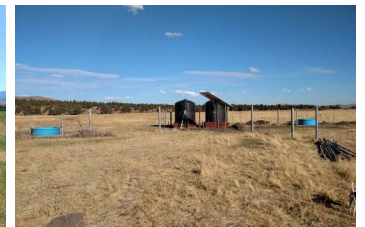

## Bartley Ranch

Lassen County, California

\$2.00 | 886.00 Acres

702-535 Johnstonville Road  
Susanville, California

Beautiful ranch just a two miles out of the town of Susanville. This 887 acre cattle ranch includes over 400 acres of irrigated pasture and hay, including 40 acres of alfalfa. Plus juniper uplands for spring grazing. Three homes one five bedroom, three bath, and a 1680 square foot modular and another 1506 square foot modular. It is set up for livestock with fencing and cross-fencing, co...

### PROPERTY HIGHLIGHTS

- 400 acres of irrigated pasture including 40 acres of alfalfa
- Water rights from Susan River, Brockman Slough, and Jensen Slough
- Flood Irrigated with buried mainline and risers throughout the pastures
- Ag Well that produces 1400 gallons per minute
- Working corrals, livestock scales, hydraulic chute
- Fenced and cross-fenced for rotational grazing
- New solar livestock well with 5000 gallon storage tanks and troughs
- Three homes; o