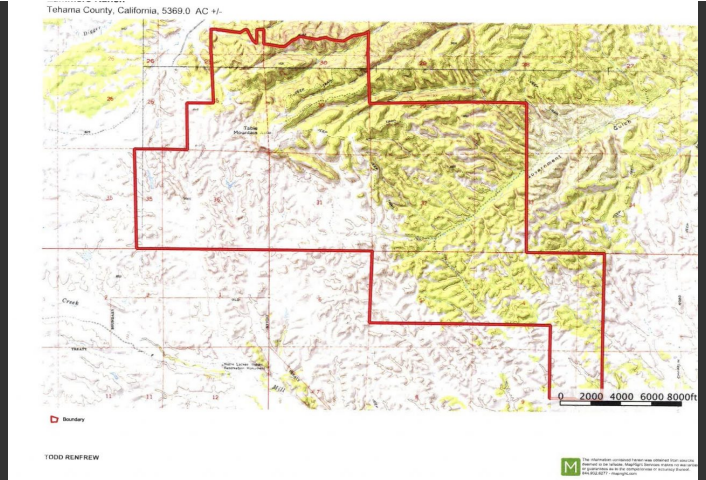

Lammers Ranch

Tehama County, California

\$5,990,000.00 | 5,380.00 Acres

Osborn Rd.
Corning, California

The Yammers Ranch is 5,380 acres located in Tehama County. This beautiful property boasts lots of grass and water and runs 400 pair for the season. Amazing wildlife including pigs, deer, quail, and doves. You don't want to miss this one!

PROPERTY HIGHLIGHTS

- 5,380 acres located in Tehama County
- An abundance of grass and water
- Runs 400 pair for the season
- Amazing wildlife including pigs, deer, quail, and doves

TODD RENFREW
Broker & Owner, ALC
BRE# 01727574
Office: (707) 455-4444
Todd@caoutdoorproperties.com