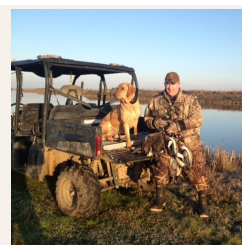

CHARLIE ENGS
Real Estate Agent
BRE# 01904065
Cell: (415) 601-6330
cengs@caoutdoorproperties.com