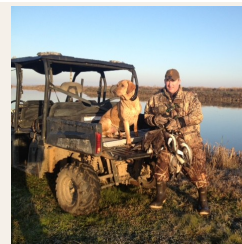

CHARLIE ENGS
Real Estate Agent
BRE# 01904065
Cell: (415) 601-6330
cengs@caoutdoorproperties.com