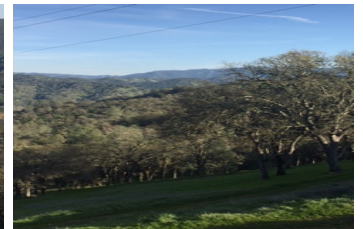

Eastridge Lot at Lake Berryessa

Napa County, California

\$25,000.00 | 0.24 Acres

Lot 200 Eastridge Dr.
Napa, California

Beautiful Lake Berryessa Views from this Berryessa Highlands Country Subdivision Lot! Minutes to Steele Canyon Recreation Area for Boating (boat launch), Wake-boarding, Fishing, Water Skiing, Kayaking, Paddle Boarding and more! World Famous Napa Valley Restaurants and Wineries close by! Time to build your Dream Home in Napa County!

PROPERTY HIGHLIGHTS

- Beautiful Lake Berryessa Views
- Berryessa Highlands Country Subdivision Lot
- Minutes to Steele Canyon Recreation Area for Boating (boat launch),
- Wakeboarding, Fishing, Water Skiing, Kayaking, Paddle Boarding and more!
- World Famous Napa Valley Restaurants and Wineries close by!
- Build your Dream Home in Napa County!