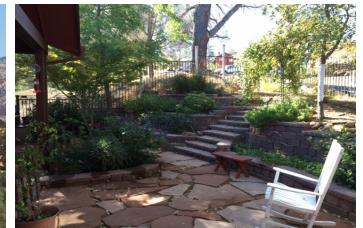

# 1018 Rimrock Drive at Lake Berryessa

Napa County, California

\$439,000.00 | 0.24 Acres

1018 Rimrock Drive  
 Napa, California

Lovely Lake Berryessa View Home that shows great pride of ownership in Berryessa Highlands in Napa Valley. Gorgeous grounds with slate patio and lush landscape. Master bedroom on main level, shop/storage for all of your projects plus garage offers a large loft. Double decks for enjoying nature and evening cocktails or morning lattes. Many upgrades and a must see!

## PROPERTY HIGHLIGHTS

- Lovely Lake Berryessa View Home that shows great pride of ownership in Berryessa Highlands in Napa Valley.
- Gorgeous grounds with slate patio and lush landscape.
- Master bedroom on main level.
- Shop/storage for all of your projects plus garage offers a large loft.
- Double decks for enjoying nature and evening cocktails or morning lattes.
- Many upgrades and a must see!
- 5 minutes to boat launch at Steele Park Recreation Area for all of your favor