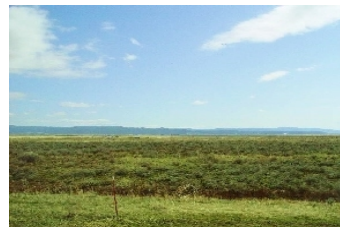

## Fox Mt. Meadows

Modoc County, California

\$30,000.00 | 30.00 Acres

Lot 52, County Road 87A  
 Lookout, California

If you're looking for wide open spaces, here it is. Located at the base of the Fox Mt. Range, this 30 acre property is waiting for you. Nice level, farmable ground with 400ft, 50 gpm well and power at property line. Located next to the Ash Creek Wildlife Refuge, the hunting possibilities are endless with all the wildlife surrounding this fully fenced property. Unobstructed views of Mt. L...

### PROPERTY HIGHLIGHTS

- Several building sites, in fact, you can almost pick anywhere on the property to build your home or cabin.
- Located near the town of Adin, which has a grocery/deli/gift/outfitters store, a mini mart, gas station and the famous Oney Frosty; the gathering spot for all the locals. There is a very nice community center and park, and let's not forget the local swimming hole in Ash next to the bridge, complete with sandy beach, picnic table and rope