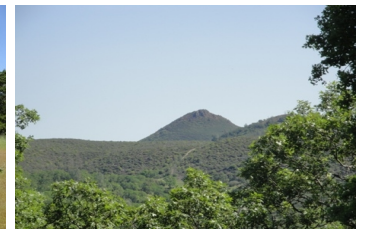

Poppy's Hill

Napa County, California

\$240,000.00 | 31.50 Acres

Hwy 128/Sage Canyon
 St. Helena, California

Beautiful & secluded 31.5 acre hideaway in Napa County's Eastern foothills. Several building sites with terrific views, wooded hillsides & seasonal creeks, along with a well in place is a great combination. Located midway between Lake Hennessey & Lake Berryessa makes for terrific water sports & recreational opportunities at your fingertips. Also very near Somerston Vineyard...

PROPERTY HIGHLIGHTS

- Beautiful & secluded 31.5 acre hideaway in Napa County's Eastern foothills.
- Several building sites with terrific views, wooded hillsides & seasonal creeks, along with a well in place is a great combination.
- Located midway between Lake Hennessey & Lake Berryessa makes for terrific water sports & recreational opportunities at your fingertips.
- Also very near Somerston Vineyard and 30 minutes to Napa Valley's fine dining & wine tas