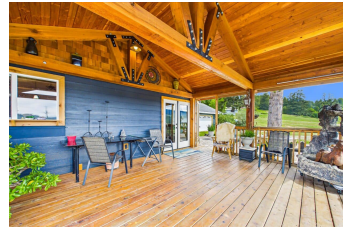

Elk Creek Prairie Ranch

Humboldt County, California

\$775,000 | 29.00 Acres

549 Brown Rd
 Myers Flat, California

Escape to a private 29-acre foothill retreat offering usable land for animals, a pond with 111,000 gallons of water storage, and a well-equipped home with outdoor living spaces—perfect for a self-sufficient lifestyle just minutes from town.

PROPERTY HIGHLIGHTS

- 2300 sq. ft. home on 29 acres
- 111,000 gallon water tank
- Metal pole barn
- Separate septic, water & electricity site
- Screened porch
- Expansive deck
- Fenced yard around house
- Partially fenced pasture
- Electric gate